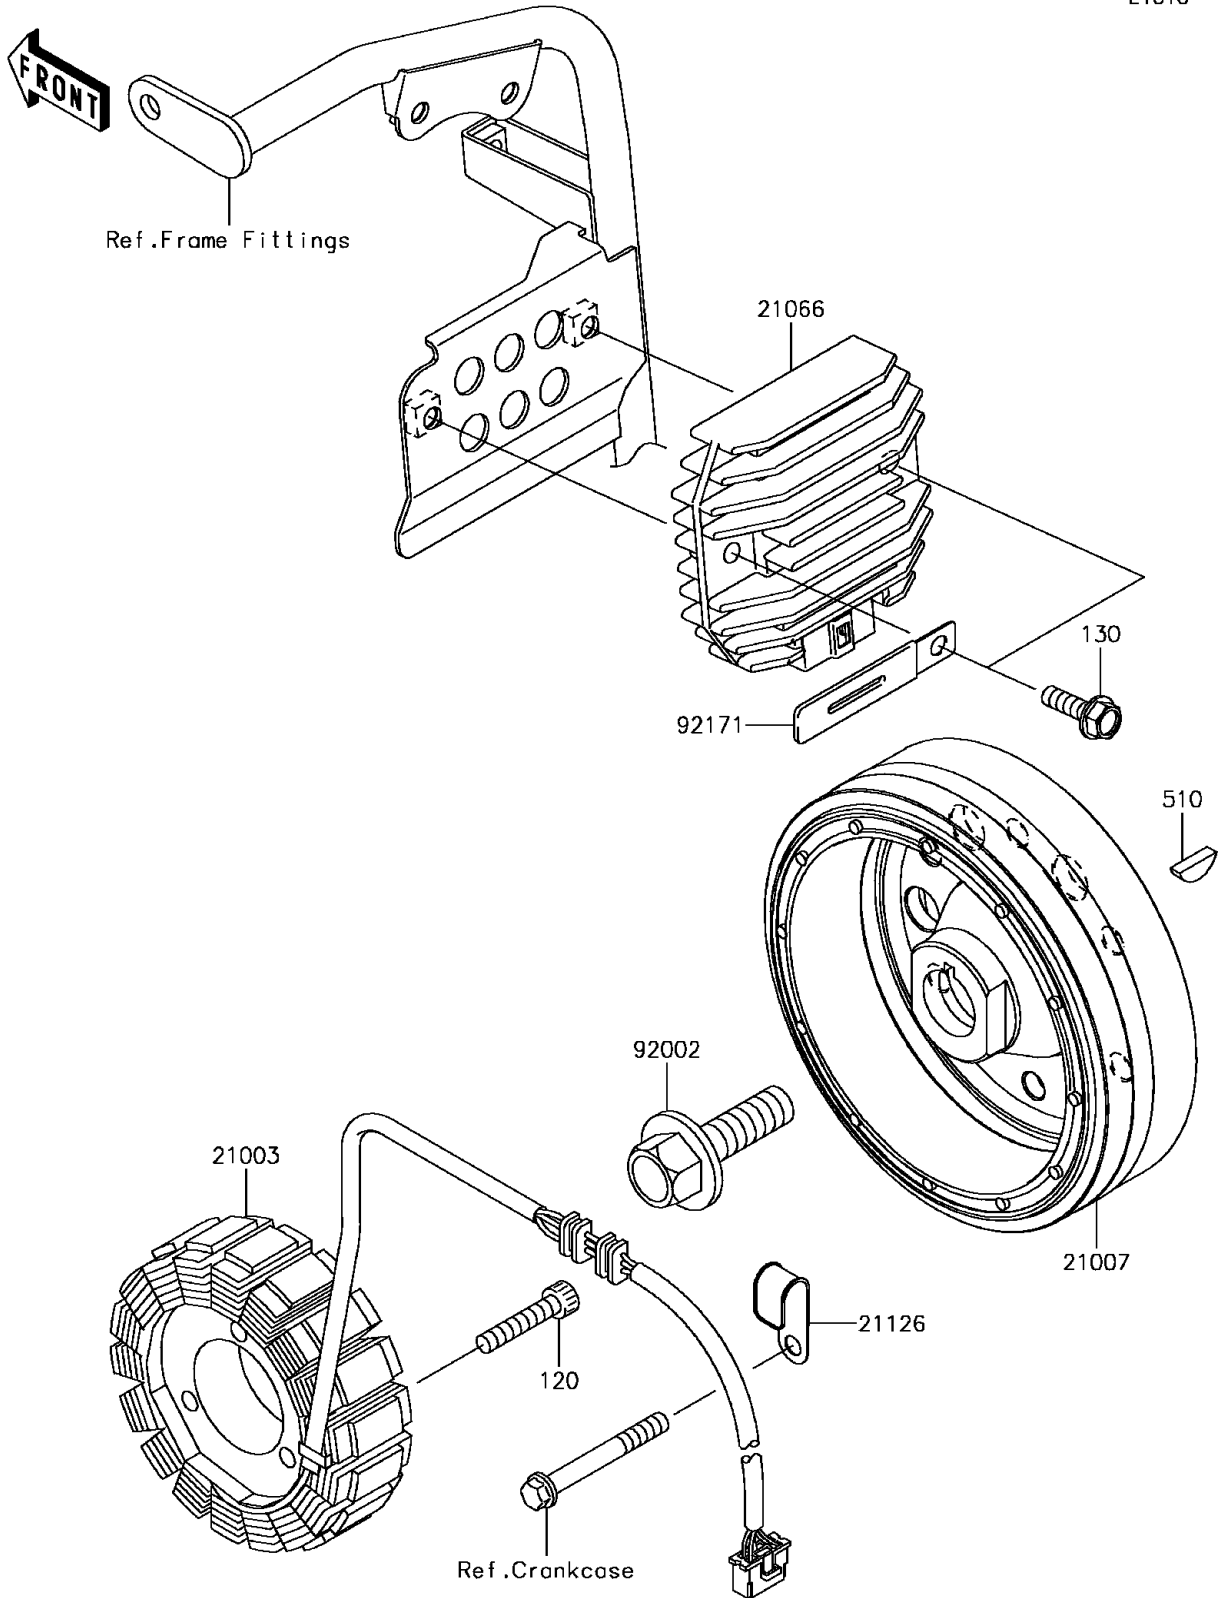

# 2015 KLR650 PARTS DIAGRAM

Generator

E1810

## 2015 KLR650 PARTS LIST

### Generator

ITEM NAME	PART NUMBER	QUANTITY
BOLT-SOCKET,6X30 (Ref # 120)	120CA0630	3
BOLT-FLANGED,6X20 (Ref # 130)	130BA0620	2
KEY-WOODRUFF (Ref # 510)	510A4200	1
STATOR (Ref # 21003)	21003-0106	1
ROTOR (Ref # 21007)	21007-0153	1
REGULATOR-VOLTAGE (Ref # 21066)	21066-0027	1
CLAMP,WIRING HARNESS (Ref # 21126)	21126-008	1
BOLT,FLANGED,12X40 (Ref # 92002)	92002-1693	1
CLAMP,WIRING HARNESS,L=60 (Ref # 92171)	92171-1425	1