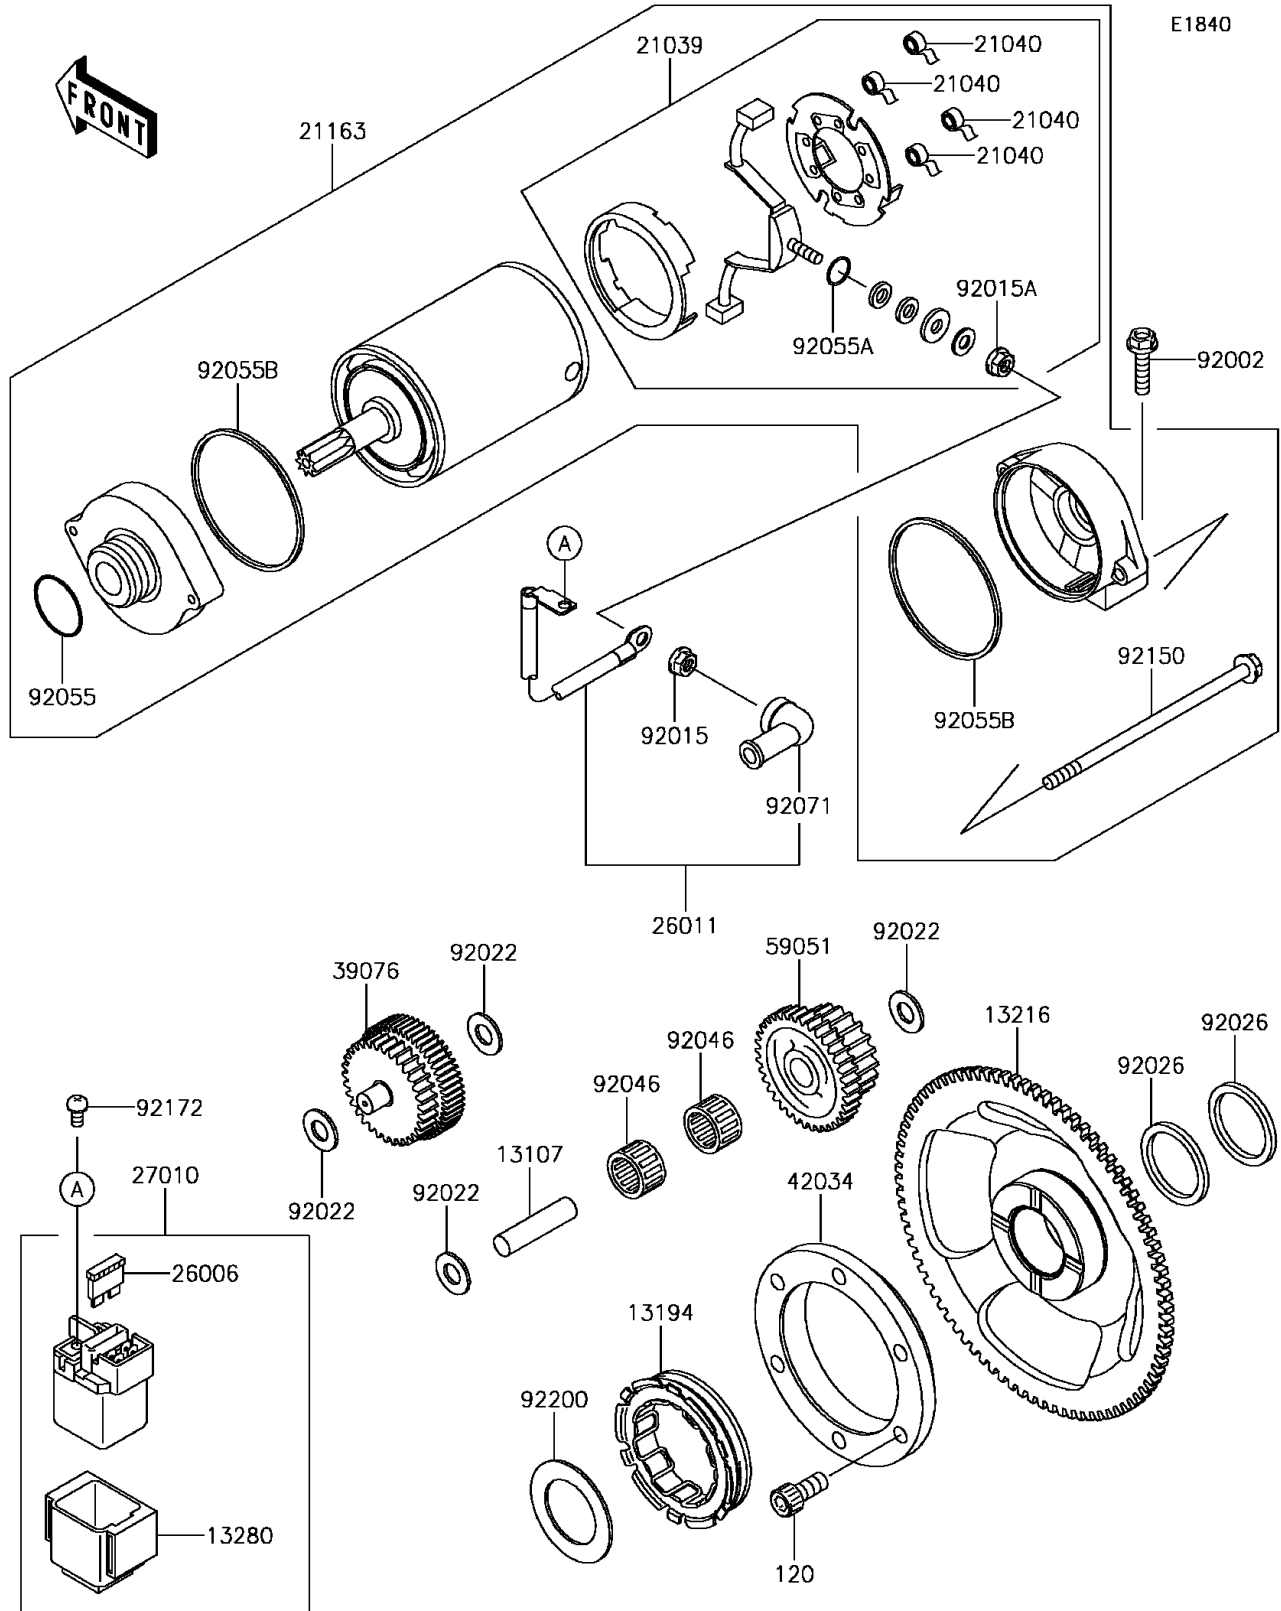

2015 KLR650 PARTS DIAGRAM

Starter Motor

2015 KLR650 PARTS LIST

Starter Motor

ITEM NAME	PART NUMBER	QUANTITY
BOLT-SOCKET,8X18 (Ref # 120)	120CA0818	6
SHAFT,IDLER (Ref # 13107)	13107-1135	1
CLUTCH-ONEWAY (Ref # 13194)	13194-1089	1
GEAR-COMP,ONEWAY CLUTCH (Ref # 13216)	13216-0044	1
HOLDER (Ref # 13280)	13280-0816	1
BRUSH,CARBON (Ref # 21039)	21039-1060	1
SPRING-BRUSH (Ref # 21040)	21040-1055	4
STARTER-ELECTRIC (Ref # 21163)	21163-1108	1
FUSE,BLADE,20A,YELLOW (Ref # 26006)	26006-1051	1
WIRE-LEAD,STARTER (Ref # 26011)	26011-0781	1
SWITCH (Ref # 27010)	27010-0774	1
LIMITER,STARTER IDLE GEAR (Ref # 39076)	39076-0021	1
COUPLING (Ref # 42034)	42034-1094	1
GEAR-SPUR,20T & 37T (Ref # 59051)	59051-1133	1
BOLT,FLANGED,6X25 (Ref # 92002)	92002-1086	2
NUT,FLANGED,6MM (Ref # 92015)	92015-1367	1
NUT,STARTER MOTOR (Ref # 92015A)	92015-1476	1
WASHER,10.2X20X0.5 (Ref # 92022)	92022-1649	4
SPACER (Ref # 92026)	92026-1474	2
BEARING-NEEDLE,K10X14X10 (Ref # 92046)	92046-1134	2
RING-O (Ref # 92055)	92055-1276	1
RING-O,4.5X2.0 (Ref # 92055A)	92055-1370	1
RING-O,STARTER MOTOR (Ref # 92055B)	92055-1381	2
GROMMET (Ref # 92071)	92071-0705	1
BOLT,STARTER MOTOR (Ref # 92150)	92150-1913	2
SCREW-PAN-WS-CROS,5X10 (Ref # 92172)	92172-0234	2
WASHER,32.2X50 (Ref # 92200)	92200-0555	1