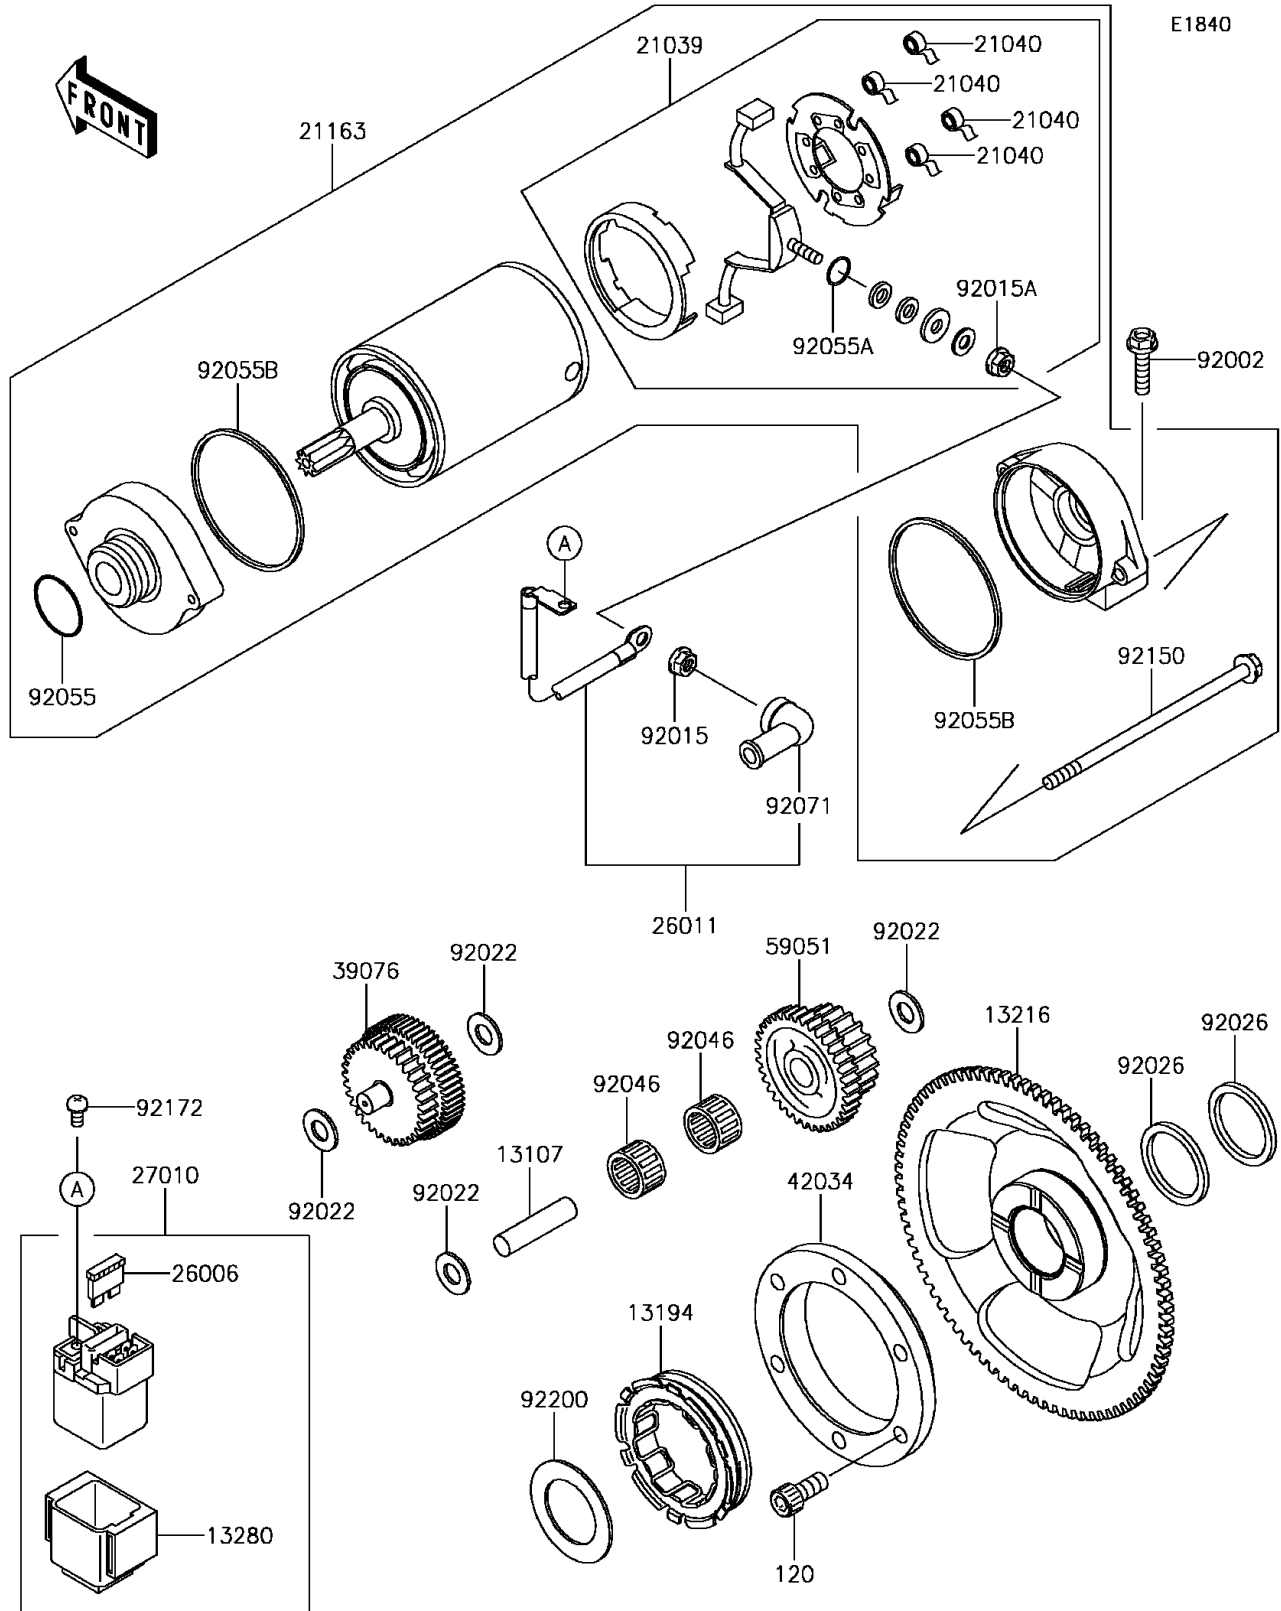

2017 KLR650 PARTS DIAGRAM

Starter Motor

2017 KLR650 PARTS LIST

Starter Motor

ITEM NAME	PART NUMBER	QUANTITY
BOLT-SOCKET,8X18 (Ref # 120)	120CA0818	6
SHAFT,IDLER (Ref # 13107)	13107-1135	1
CLUTCH-ONEWAY (Ref # 13194)	13194-1089	1
GEAR-COMP,ONEWAY CLUTCH (Ref # 13216)	13216-0044	1
HOLDER (Ref # 13280)	13280-0816	1
BRUSH,CARBON (Ref # 21039)	21039-1060	1
SPRING-BRUSH (Ref # 21040)	21040-1055	4
STARTER-ELECTRIC (Ref # 21163)	21163-1108	1
FUSE,BLADE,20A,YELLOW (Ref # 26006)	26006-1051	1
WIRE-LEAD,STARTER (Ref # 26011)	26011-0781	1
SWITCH (Ref # 27010)	27010-0774	1
LIMITER,STARTER IDLE GEAR (Ref # 39076)	39076-0021	1
COUPLING (Ref # 42034)	42034-1094	1
GEAR-SPUR,20T & 37T (Ref # 59051)	59051-1133	1
BOLT,FLANGED,6X25 (Ref # 92002)	92002-1086	2
NUT,FLANGED,6MM (Ref # 92015)	92015-1367	1
NUT,STARTER MOTOR (Ref # 92015A)	92015-1476	1
WASHER,10.2X20X0.5 (Ref # 92022)	92022-1649	4
SPACER (Ref # 92026)	92026-1474	2
BEARING-NEEDLE,K10X14X10 (Ref # 92046)	92046-1134	2
RING-O (Ref # 92055)	92055-1276	1
RING-O,4.5X2.0 (Ref # 92055A)	92055-1370	1
RING-O,STARTER MOTOR (Ref # 92055B)	92055-1381	2
GROMMET (Ref # 92071)	92071-0705	1
BOLT,STARTER MOTOR (Ref # 92150)	92150-1913	2
SCREW-PAN-WS-CROS,5X10 (Ref # 92172)	92172-0234	2
WASHER,32.2X50 (Ref # 92200)	92200-0555	1