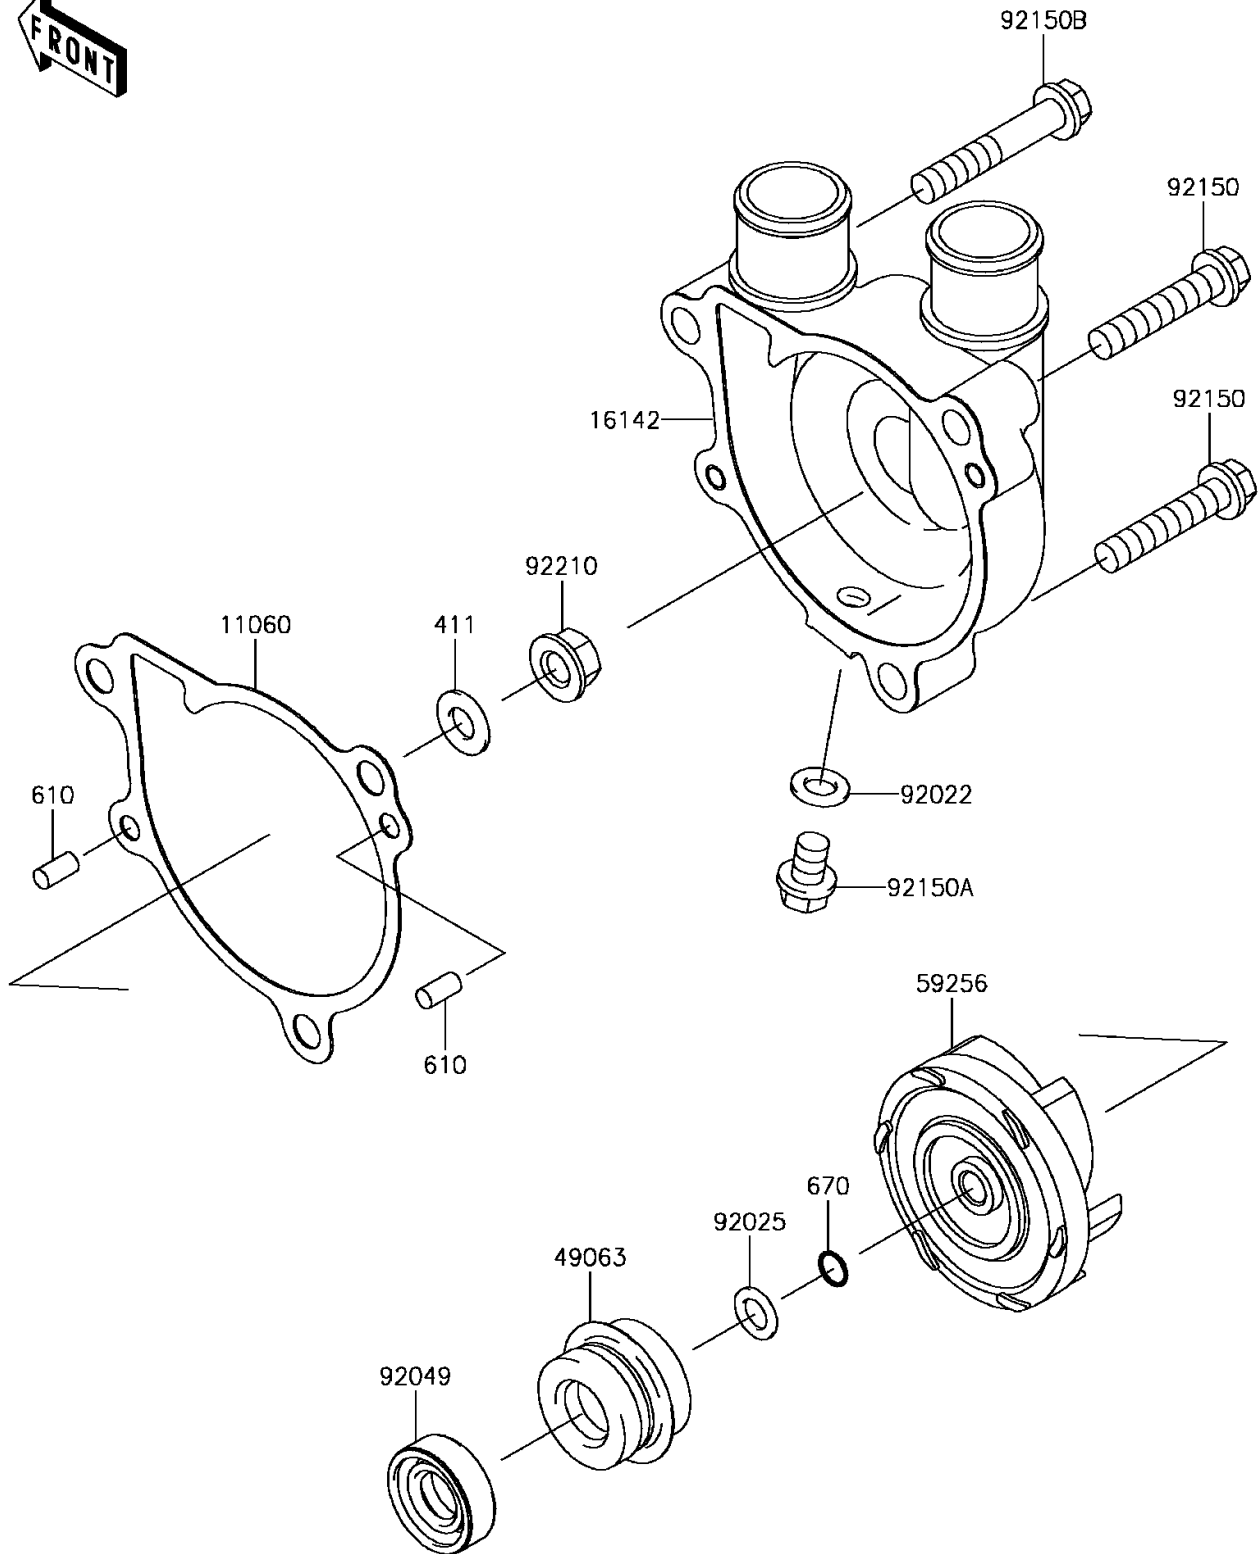

2015 KLR650 PARTS DIAGRAM

Water Pump

E3031

2015 KLR650 PARTS LIST

Water Pump

| ITEM NAME | PART NUMBER | QUANTITY |
|---------------------------------------|-------------|----------|
| WASHER-PLAIN,6MM (Ref # 411) | 411AB0600 | 1 |
| ROLLER,4X8 (Ref # 610) | 610A0408 | 2 |
| O RING,6MM (Ref # 670) | 670B1506 | 1 |
| GASKET,WATER PUMP COVER (Ref # 11060) | 11060-1114 | 1 |
| COVER-PUMP (Ref # 16142) | 16142-0067 | 1 |
| SEAL-MECHANICAL (Ref # 49063) | 49063-1056 | 1 |
| IMPELLER (Ref # 59256) | 59256-1055 | 1 |
| WASHER,6.2X11X1 (Ref # 92022) | 92022-304 | 1 |
| SHIM,T=0.8 (Ref # 92025) | 92025-1503 | 1 |
| SEAL-OIL,SC10227 (Ref # 92049) | 92049-1157 | 1 |
| BOLT,6X30 (Ref # 92150) | 92150-1021 | 2 |
| BOLT,6X8 (Ref # 92150A) | 92150-1966 | 1 |
| BOLT,6X35 (Ref # 92150B) | 92150-1967 | 1 |
| NUT,FLANGED,6MM (Ref # 92210) | 92210-0630 | 1 |