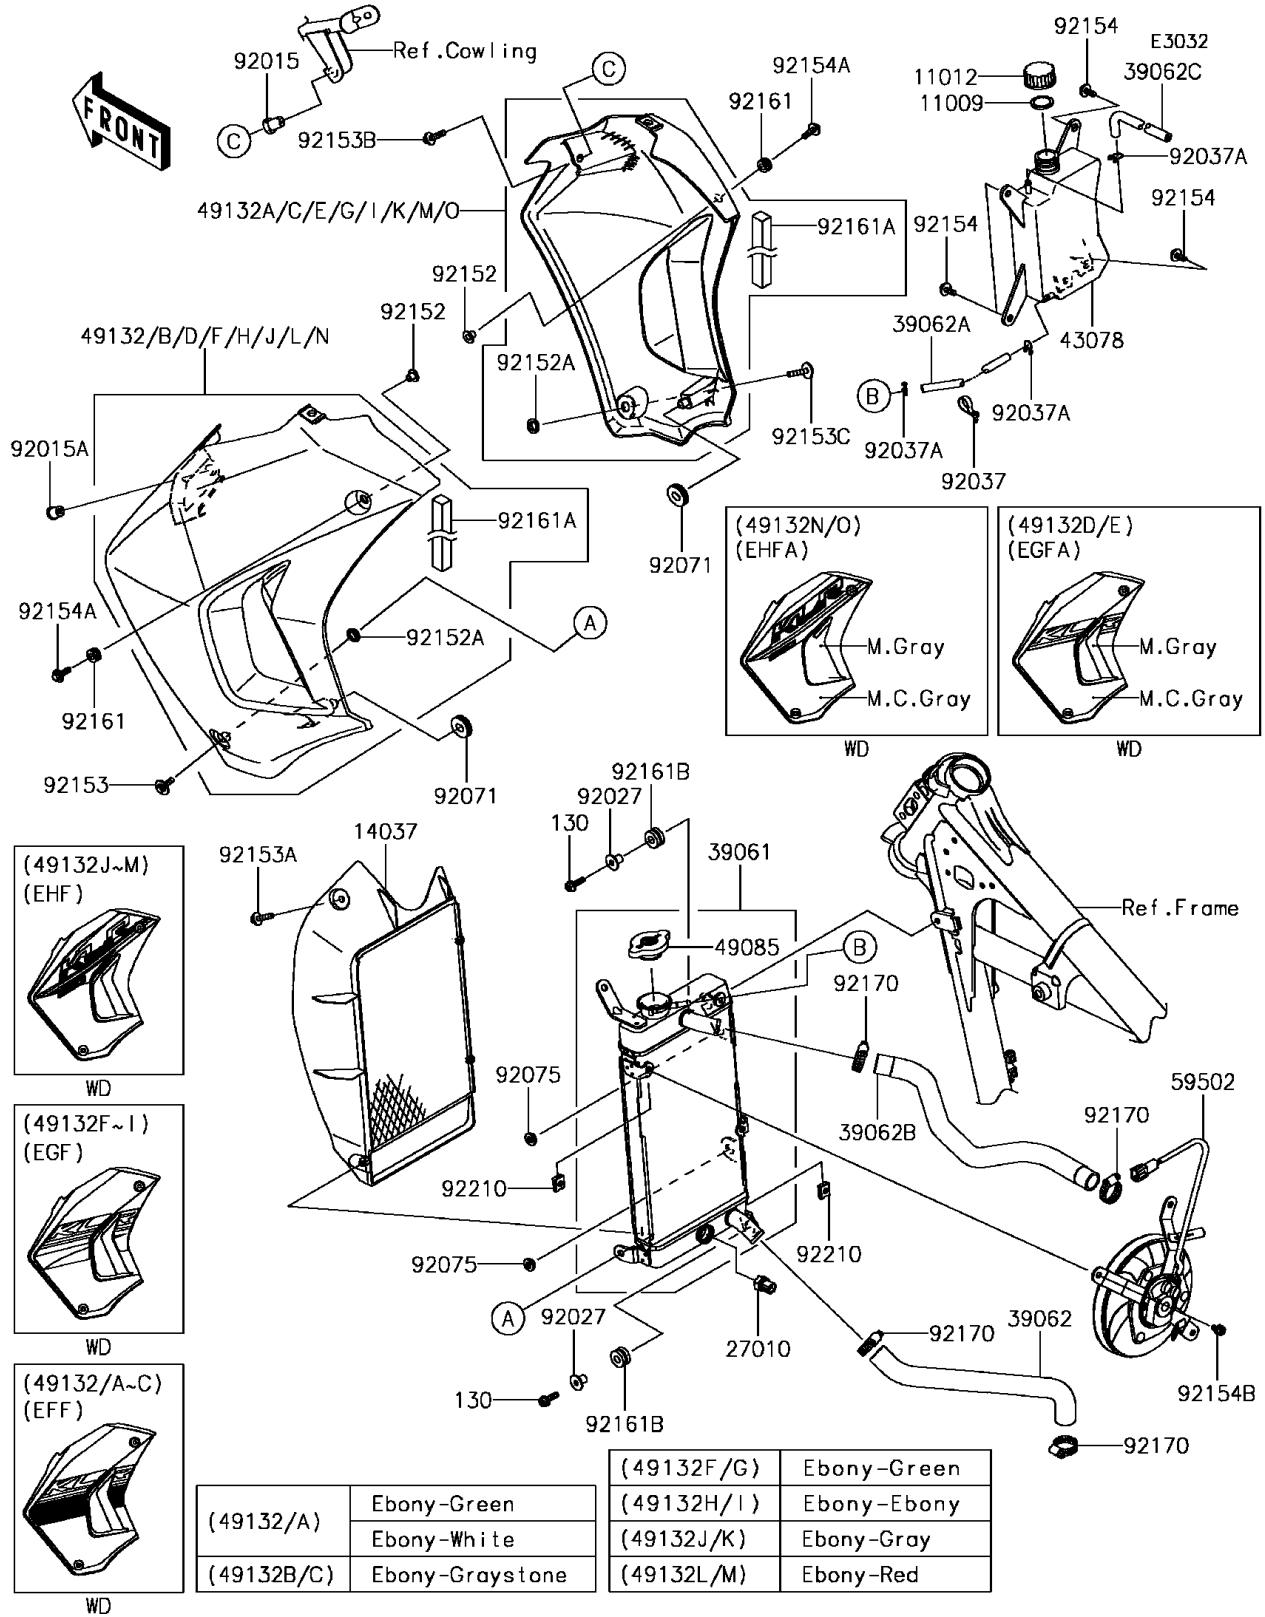

2015 KLR650 PARTS DIAGRAM

Radiator

2015 KLR650 PARTS LIST

Radiator

ITEM NAME	PART NUMBER	QUANTITY
GASKET,RESERVOIR TANK CAP (Ref # 11009)	11009-1145	1
CAP (Ref # 11012)	11012-1084	1
SCREEN (Ref # 14037)	14037-0056	1
SWITCH (Ref # 27010)	27010-1443	1
RADIATOR-ASSY (Ref # 39061)	39061-0690	1
HOSE-COOLING,W/P-RAD. (Ref # 39062)	39062-0149	1
HOSE-COOLING,RESERVOIR-CAP (Ref # 39062A)	39062-0340	1
HOSE-COOLING,HEAD-RAD. (Ref # 39062B)	39062-0341	1
HOSE-COOLING,RESERVOIR (Ref # 39062C)	39062-1220	1
RESERVOIR (Ref # 43078)	43078-0072	1
CAP-ASSY-PRESSURE (Ref # 49085)	49085-0006	1
SHROUD-ENGINE,LH,EBONY (Ref # 49132)	49132-5193-H8	1
SHROUD-ENGINE,RH,EBONY (Ref # 49132A)	49132-5194-H8	1
SHROUD-ENGINE,LH,EBONY (Ref # 49132B)	49132-5195-H8	1
SHROUD-ENGINE,RH,EBONY (Ref # 49132C)	49132-5196-H8	1
FAN-ASSY (Ref # 59502)	59502-0605	1
NUT,RUBBER,6MM (Ref # 92015)	92015-1692	1
NUT (Ref # 92015A)	92015-1700	1
COLLAR,6.5X10X14.1 (Ref # 92027)	92027-1183	2
CLAMP,SPEED,L=58 (Ref # 92037)	92037-1163	1
CLAMP,TUBE (Ref # 92037A)	92037-147	3
GROMMET (Ref # 92071)	92071-1043	2
DAMPER,8MM (Ref # 92075)	92075-1138	2
COLLAR,6.3X8.3X9.2 (Ref # 92152)	92152-0237	2
COLLAR (Ref # 92152A)	92152-1235	2
BOLT,6X20 (Ref # 92153)	92153-0864	1
BOLT,FLANGED WP,6X25 (Ref # 92153A)	92153-1008	1
BOLT,FLANGED,6X30 (Ref # 92153B)	92153-1457	1
BOLT-FLANGED,6X20 (Ref # 130)	130BA0620	2

2015 KLR650 PARTS LIST

Radiator

ITEM NAME	PART NUMBER	QUANTITY
BOLT,6X30 (Ref # 92153C)	92153-1895	1
BOLT,6X16 (Ref # 92154)	92154-0391	4
BOLT,FLANGED,6X20 (Ref # 92154A)	92154-0392	2
BOLT (Ref # 92154B)	92154-1429	3
DAMPER (Ref # 92161)	92161-0056	2
DAMPER (Ref # 92161A)	92161-0509	2
DAMPER (Ref # 92161B)	92161-1755	2
CLAMP,COOLING HOSE (Ref # 92170)	92170-1033	4
NUT (Ref # 92210)	92210-1323	2