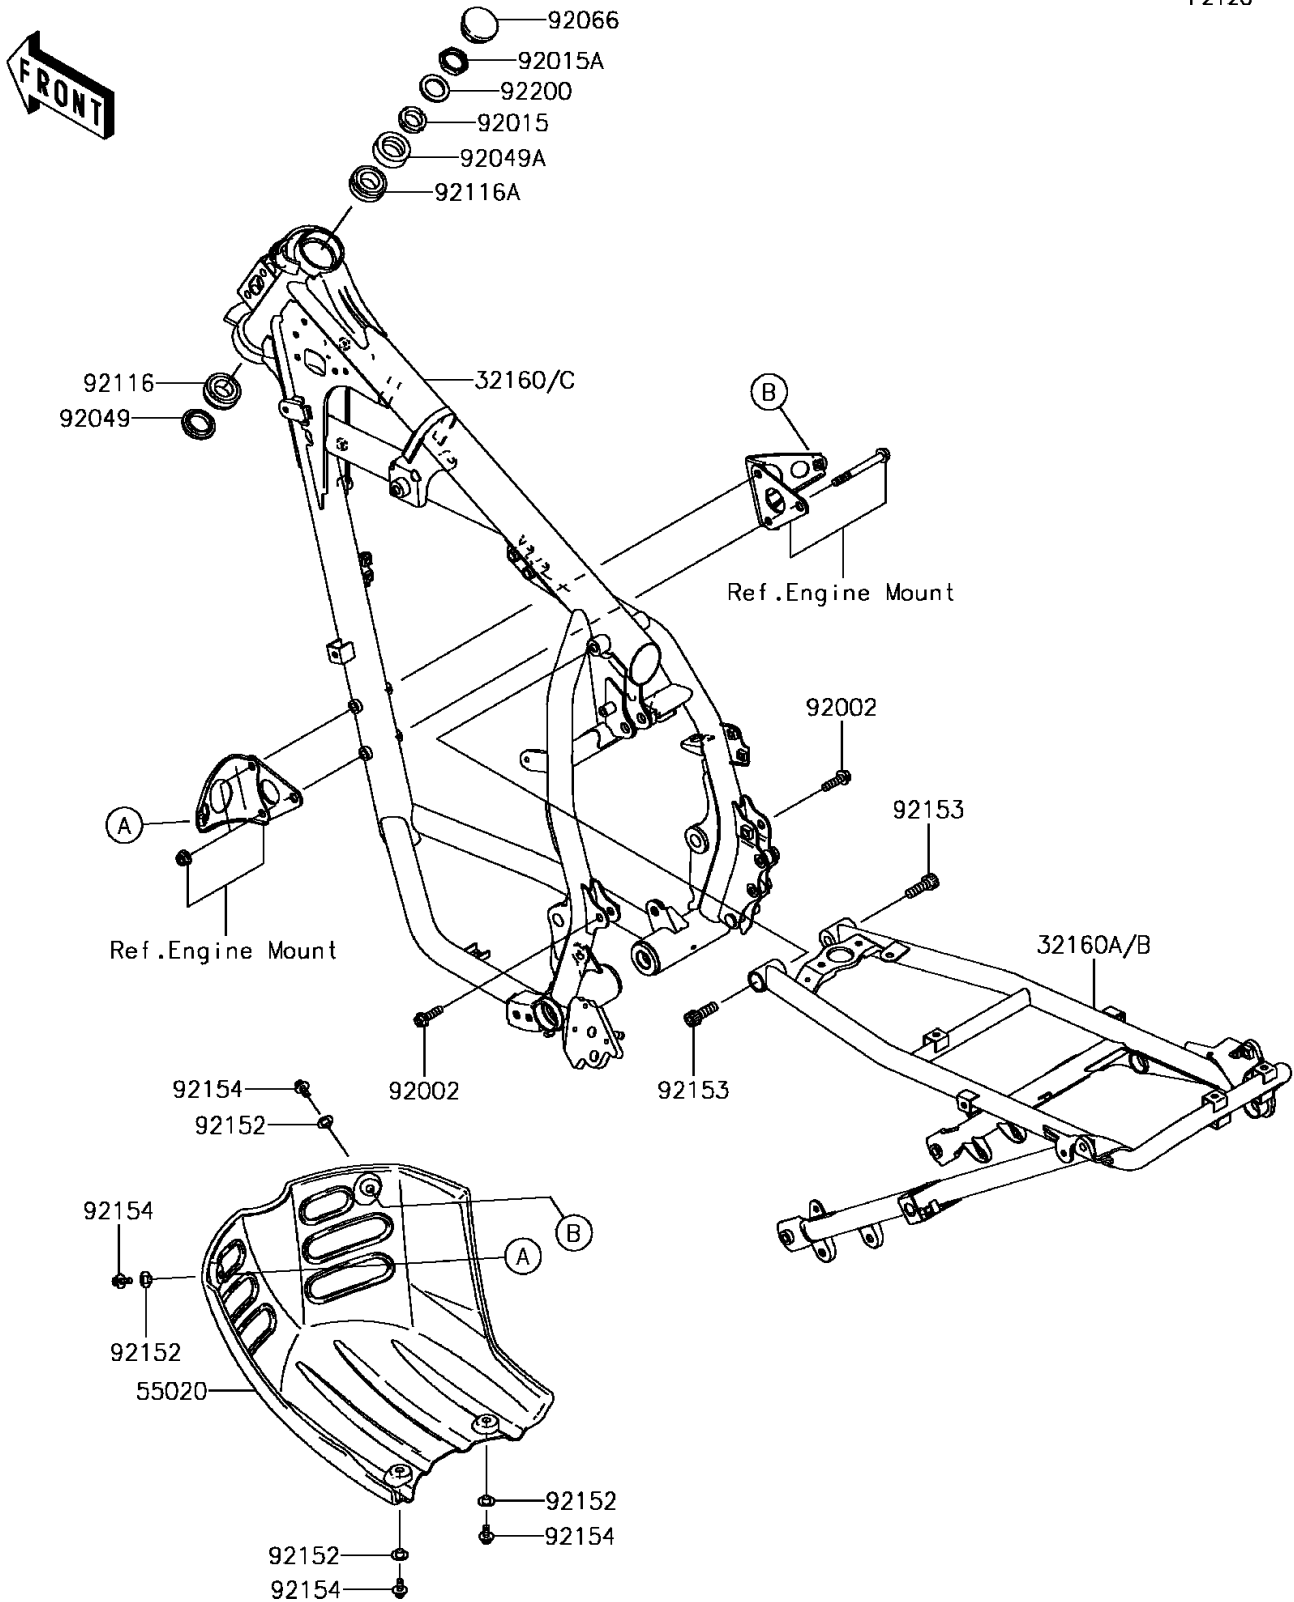

2015 KLR650 PARTS DIAGRAM

Frame

F2120

2015 KLR650 PARTS LIST

Frame

ITEM NAME	PART NUMBER	QUANTITY
GUARD,ENGINE,F.BLACK (Ref # 55020)	55020-0235-6Z	1
BOLT,FLANGED,8X28 (Ref # 92002)	92002-1971	2
NUT,25MM,T=12 (Ref # 92015)	92015-1546	1
NUT,STEERING STEM,22MM (Ref # 92015A)	92015-1653	1
SEAL-OIL,XMHE36X52X4J (Ref # 92049)	92049-1162	1
SEAL-OIL,STEERING STEM (Ref # 92049A)	92049-1214	1
PLUG (Ref # 92066)	92066-1306	1
BEARING-ROLLER,HR320/28XJ (Ref # 92116)	92116-1009	1
BEARING-ROLLER,HICAP 32005JR (Ref # 92116A)	92116-1052	1
COLLAR (Ref # 92152)	92152-0427	4
BOLT,SOCKET,10X30 (Ref # 92153)	92153-1524	2
BOLT,6X16 (Ref # 92154)	92154-0391	4
WASHER,STEERING STEM (Ref # 92200)	92200-0517	1
FRAME-COMP,MAIN,F.S.BLACK (Ref # 32160)	32160-0495-18R	1
FRAME-COMP,RR,F.S.BLACK (Ref # 32160A)	32160-0496-18R	1
FRAME-COMP,RR,F.S.BLACK (Ref # 32160B)	32160-0497-18R	1
FRAME-COMP,MAIN,F.S.BLACK (Ref # 32160C)	32160-0499-18R	1