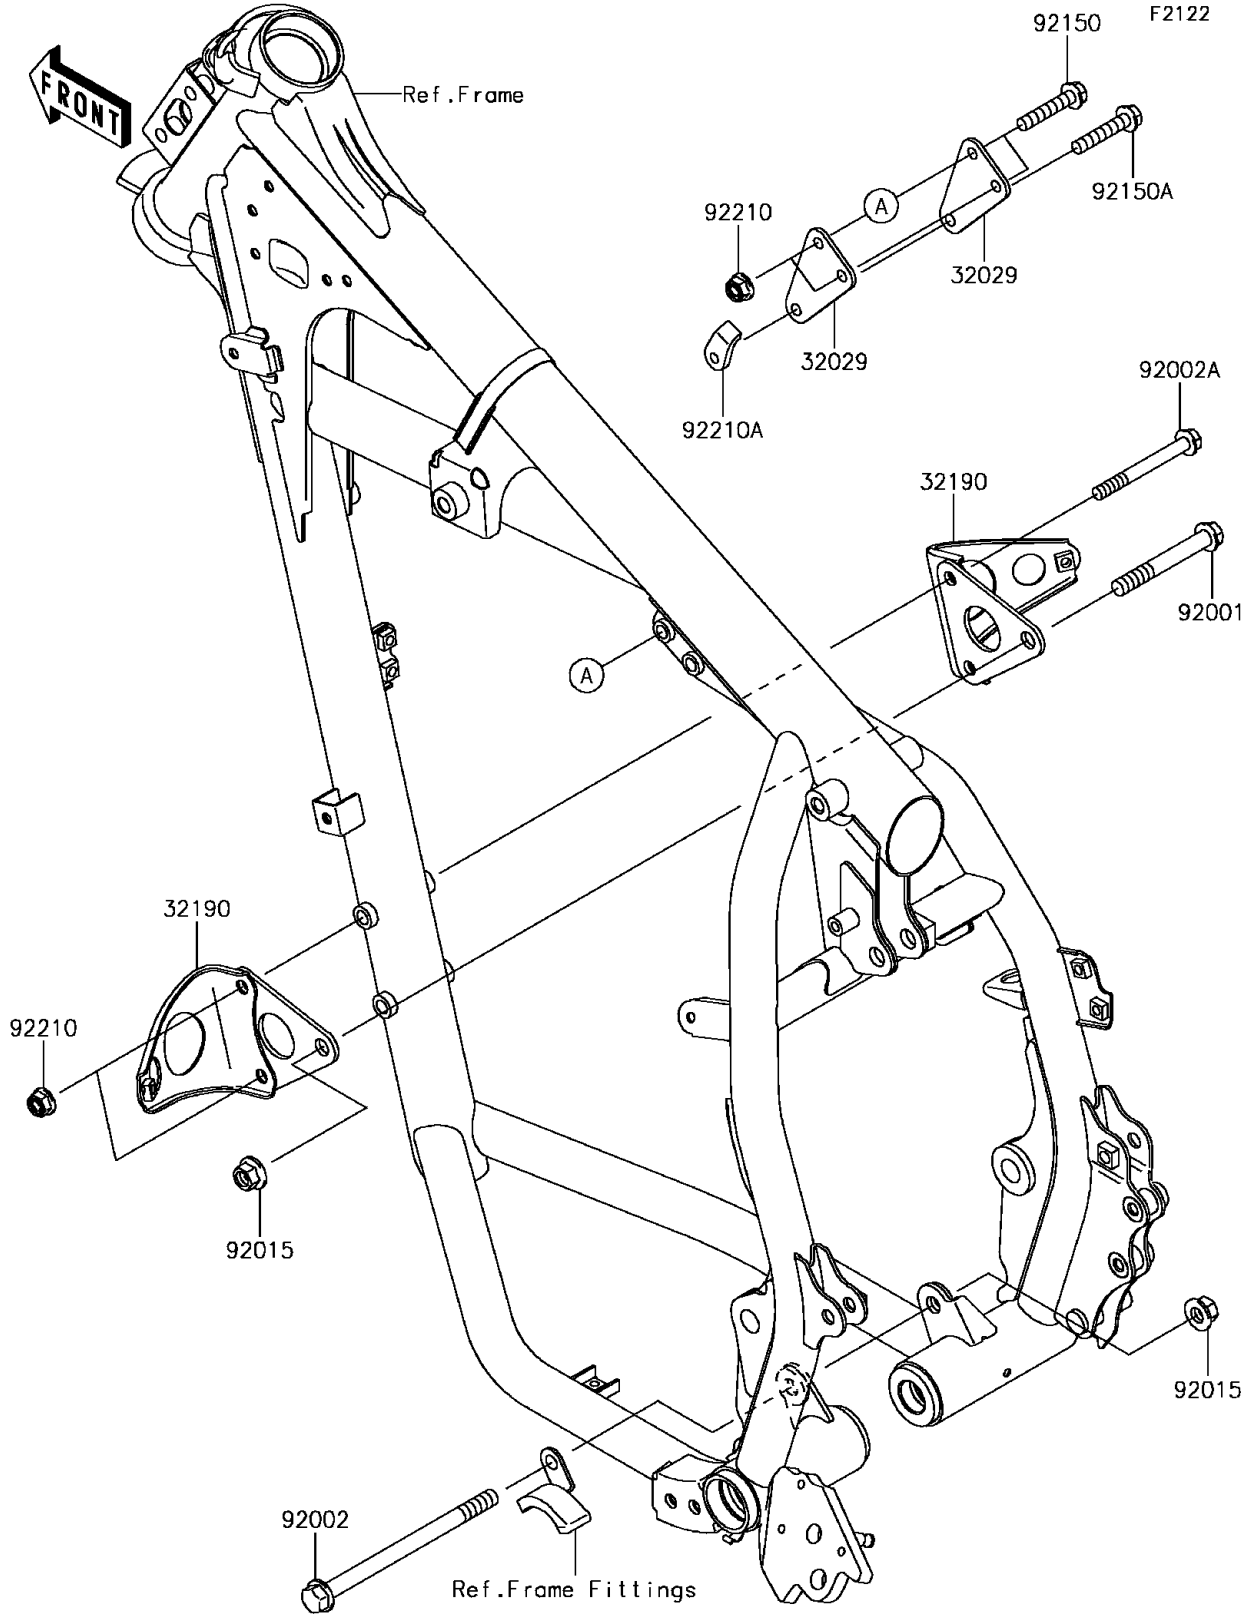

2015 KLR650 PARTS DIAGRAM

Engine Mount

2015 KLR650 PARTS LIST

Engine Mount

ITEM NAME	PART NUMBER	QUANTITY
BRACKET-ENGINE (Ref # 32029)	32029-1956	2
BRACKET-ENGINE,FR (Ref # 32190)	32190-0258	2
BOLT,10X75 (Ref # 92001)	92001-4021	1
BOLT,10X145 (Ref # 92002)	92002-1348	1
BOLT,FLANGED,8X75 (Ref # 92002A)	92002-1481	2
NUT,FLANGED,10MM (Ref # 92015)	92015-1415	2
BOLT,FLANGED,8X42 (Ref # 92150)	92150-1415	2
BOLT,FLANGED,8X42 (Ref # 92150A)	92150-1925	1
NUT,FLANGED,LOCK,8MM (Ref # 92210)	92210-0159	4
NUT,PLATE,8MM (Ref # 92210A)	92210-0608	1