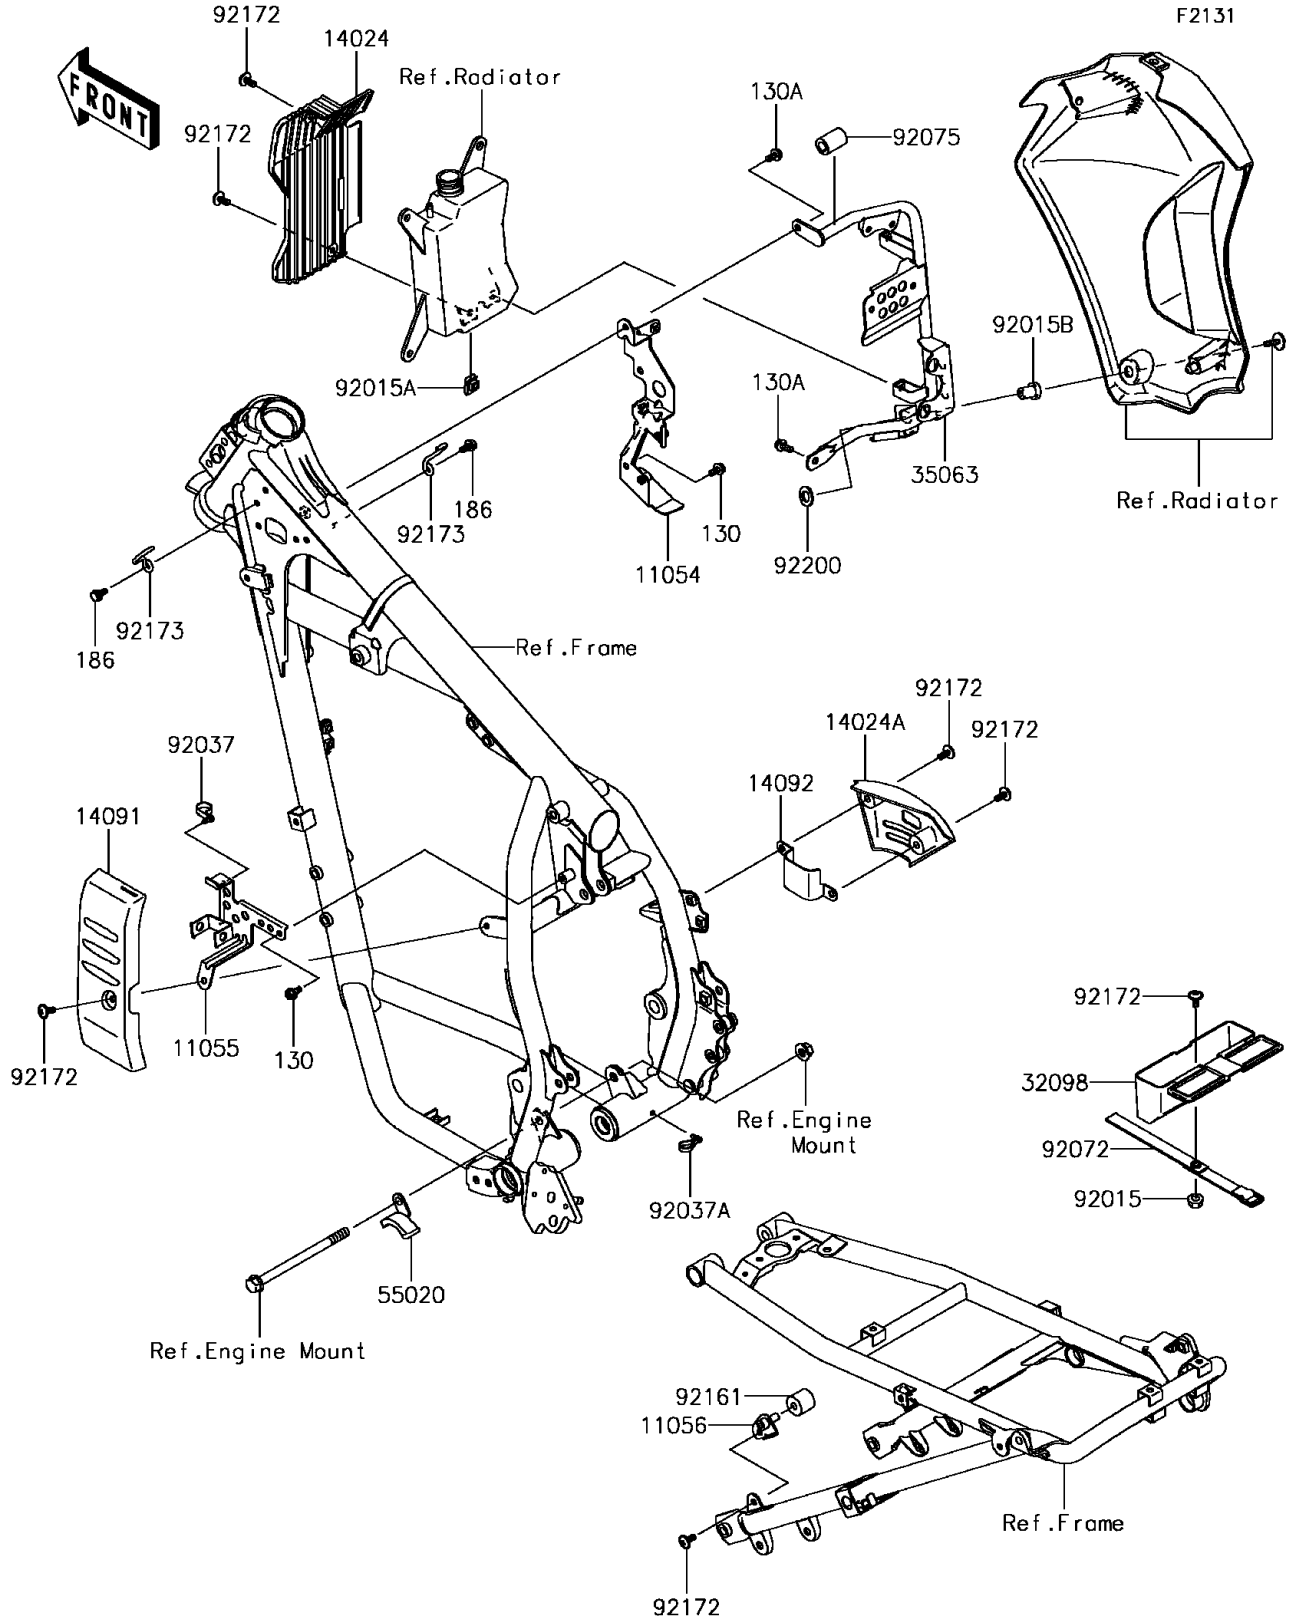

2015 KLR650 PARTS DIAGRAM

Frame Fittings

2015 KLR650 PARTS LIST

Frame Fittings

ITEM NAME	PART NUMBER	QUANTITY
BOLT-FLANGED,6X10 (Ref # 130)	130BB0610	2
BOLT-FLANGED,6X14 (Ref # 130A)	130BB0614	2
BOLT-UPSET-WP,6X14 (Ref # 186)	186AA0614	2
BRACKET,ELECTRIC (Ref # 11054)	11054-0400	1
BRACKET,STARTER RELAY (Ref # 11055)	11055-0291	1
BRACKET (Ref # 11056)	11056-0137	1
COVER,FRONT RESERVOIR (Ref # 14024)	14024-1372	1
COVER,RESERVOIR TANK (Ref # 14024A)	14024-1470	1
COVER,STARTER RELAY (Ref # 14091)	14091-0591	1
COVER (Ref # 14092)	14092-0134	1
CASE-TOOL,F.BLACK (Ref # 32098)	32098-0014-6Z	1
STAY,HORN&RESERVE (Ref # 35063)	35063-0702	1
GUARD,CHAIN (Ref # 55020)	55020-1266	1
NUT,FLANGED,6MM,BLACK (Ref # 92015)	92015-1233	1
NUT,6MM (Ref # 92015A)	92015-1602	1
NUT,RUBBER,6MM (Ref # 92015B)	92015-1692	1
CLAMP,SPEED,L=58 (Ref # 92037)	92037-1163	1
CLAMP,SPEED,L=80.5 (Ref # 92037A)	92037-1903	1
BAND,TOOL CASE (Ref # 92072)	92072-1219	1
DAMPER (Ref # 92075)	92075-1941	1
DAMPER (Ref # 92161)	92161-0510	1
SCREW,6X14 (Ref # 92172)	92172-0004	7
CLAMP (Ref # 92173)	92173-0211	2
WASHER,13X23X2 (Ref # 92200)	92200-0389	1