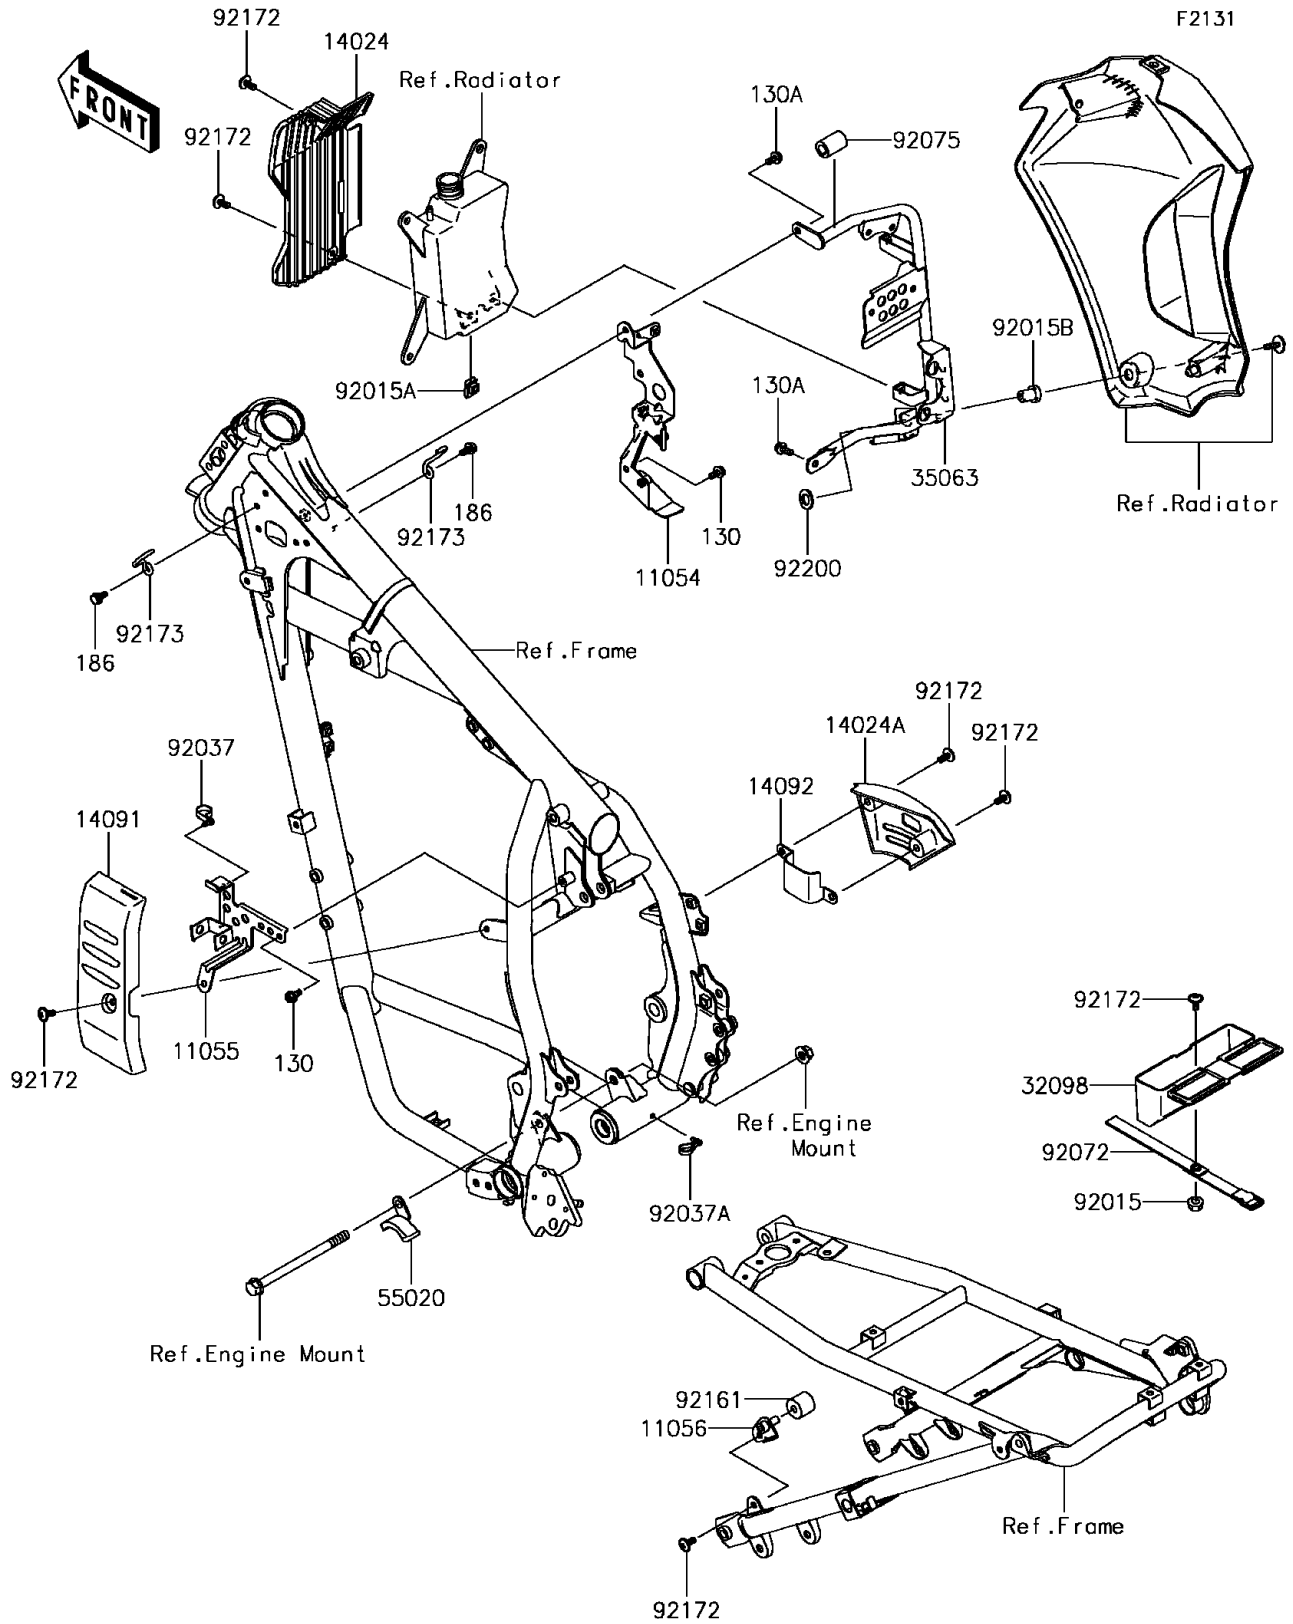

2017 KLR650 Camo PARTS DIAGRAM

Frame Fittings

2017 KLR650 Camo PARTS LIST

Frame Fittings

ITEM NAME	PART NUMBER	QUANTITY
-----------	-------------	----------