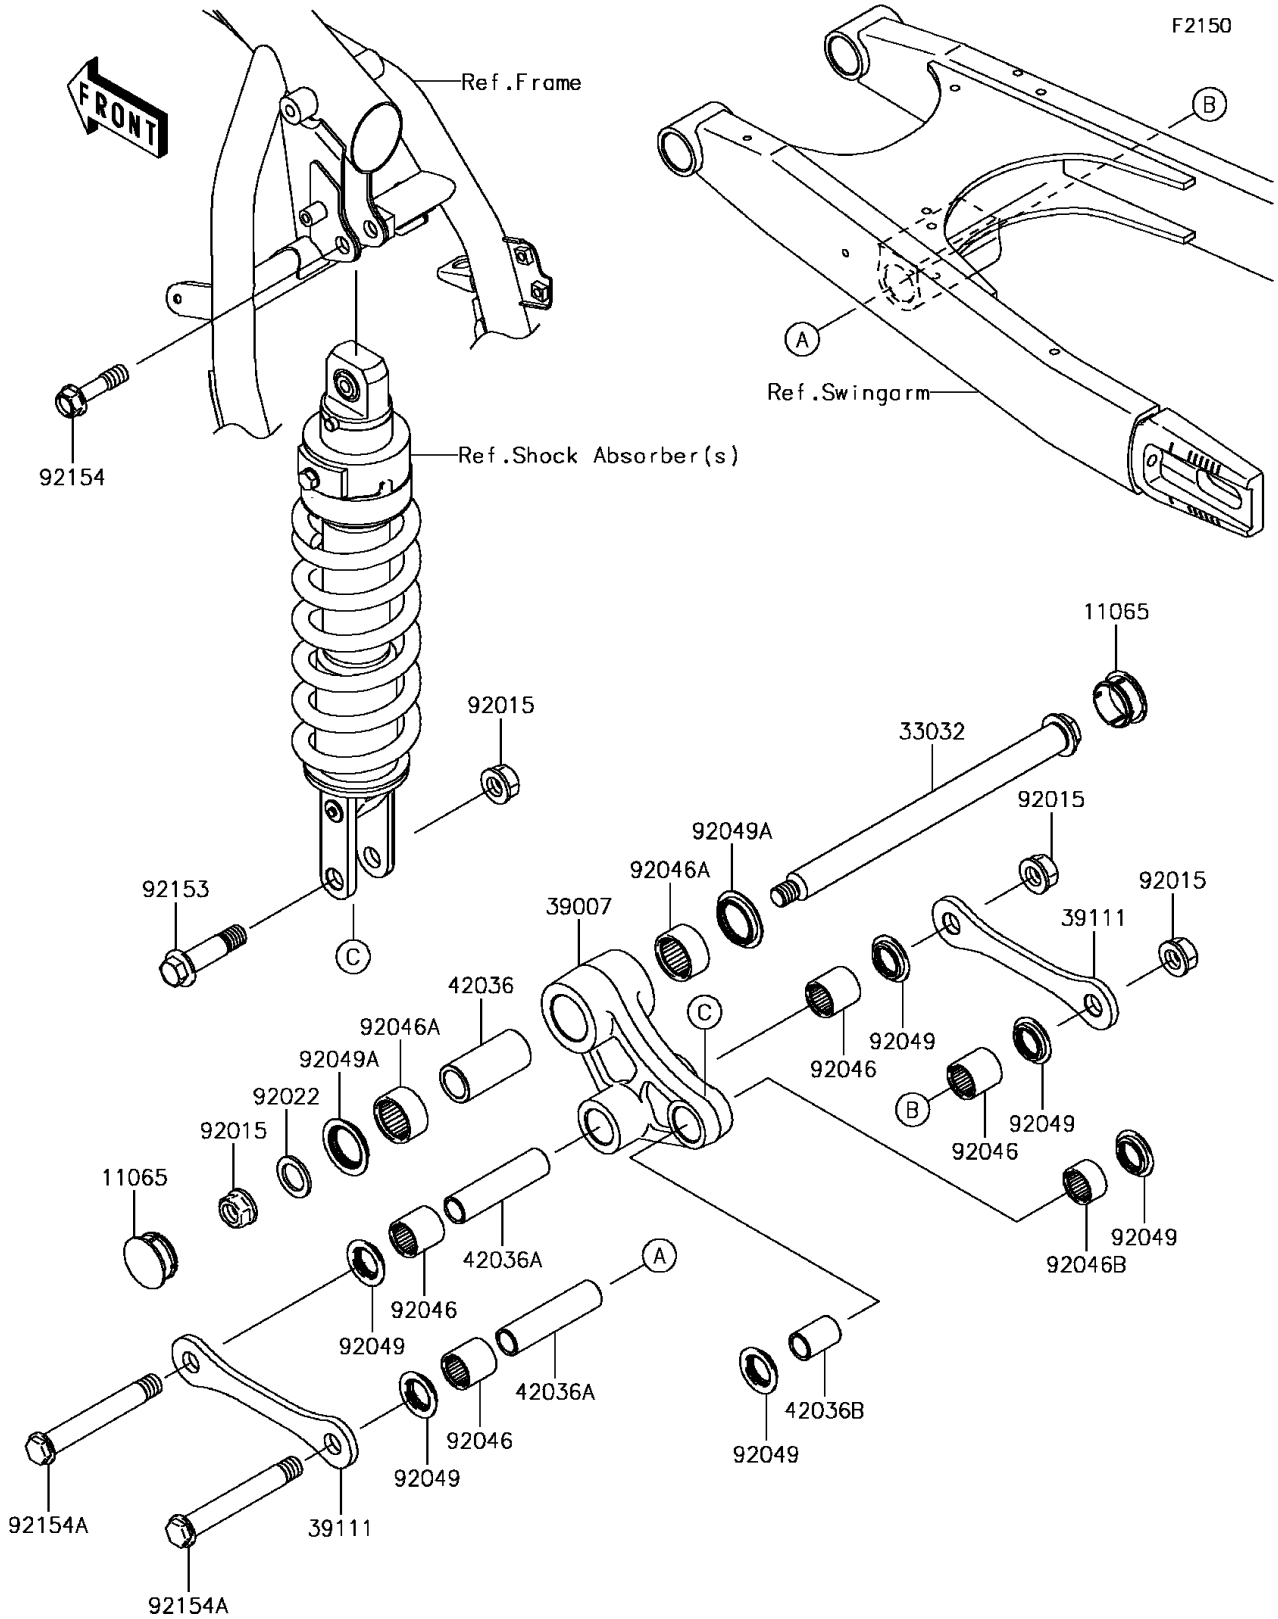

## 2017 KLR650 PARTS DIAGRAM

### Rear Suspension

## 2017 KLR650 PARTS LIST

### Rear Suspension

ITEM NAME	PART NUMBER	QUANTITY
CAP,32X14 (Ref # 11065)	11065-0822	2
SHAFT-SWING ARM (Ref # 33032)	33032-0026	1
ARM-SUSP,UNI TRAK (Ref # 39007)	39007-0075	1
ROD-TIE,SUSPENSION (Ref # 39111)	39111-0077	2
SLEEVE,20X28X60 (Ref # 42036)	42036-0071	1
SLEEVE,15X20X82 (Ref # 42036A)	42036-0072	2
SLEEVE,15X20X30 (Ref # 42036B)	42036-0073	1
NUT,14MM (Ref # 92015)	92015-1459	4
WASHER,20X30X2.3 (Ref # 92022)	92022-1568	1
BEARING-NEEDLE,BM202726 (Ref # 92046)	92046-1110	4
BEARING-NEEDLE,BM2817 (Ref # 92046A)	92046-1111	2
BEARING-NEEDLE,BM202715 (Ref # 92046B)	92046-1112	1
SEAL-OIL,ARM (Ref # 92049)	92049-1109	6
SEAL-OIL,28X34X5.7 (Ref # 92049A)	92049-1181	2
BOLT,FLANGED,14X56 (Ref # 92153)	92153-1692	1
BOLT,FLANGED,12X45 (Ref # 92154)	92154-0366	1
BOLT,FLANGED,14X108 (Ref # 92154A)	92154-1427	2