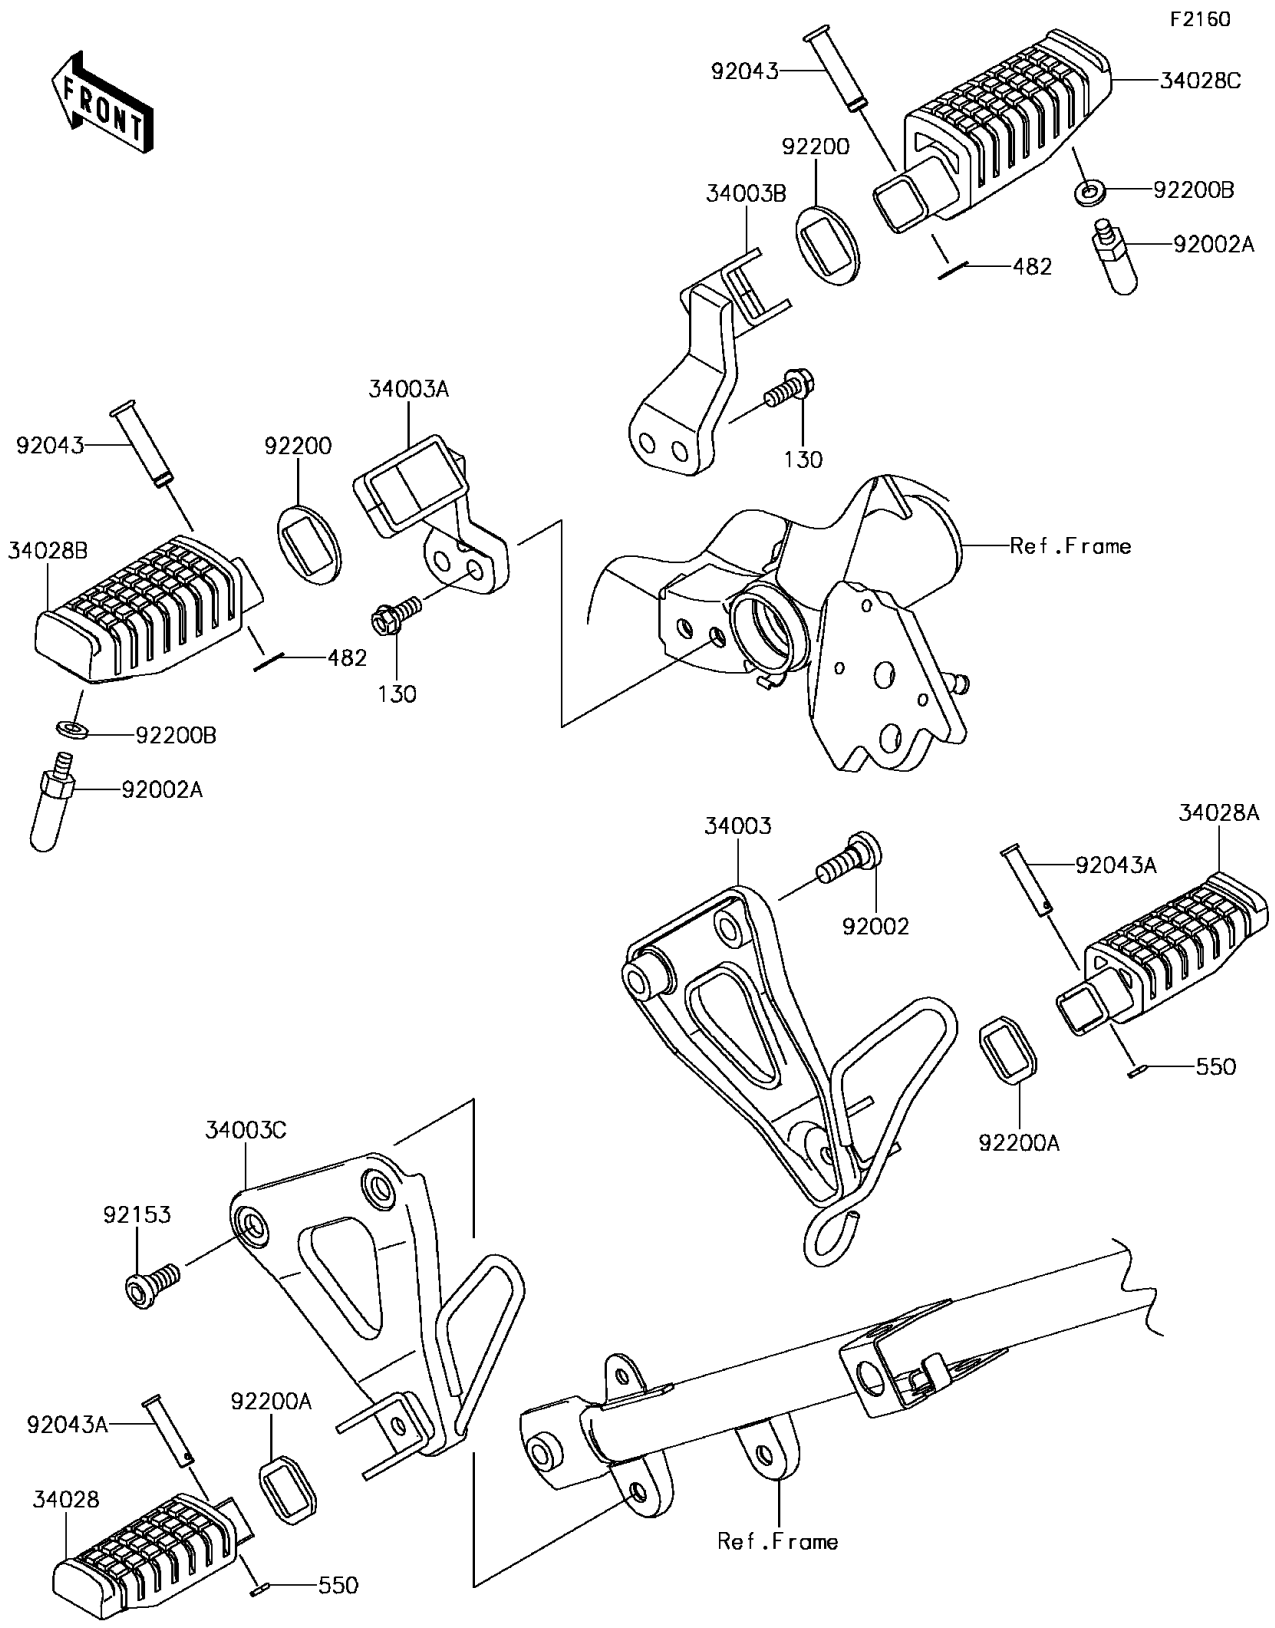

2015 KLR™ 650 PARTS DIAGRAM

Footrests

2015 KLR™ 650 PARTS LIST

Footrests

ITEM NAME	PART NUMBER	QUANTITY
-----------	-------------	----------