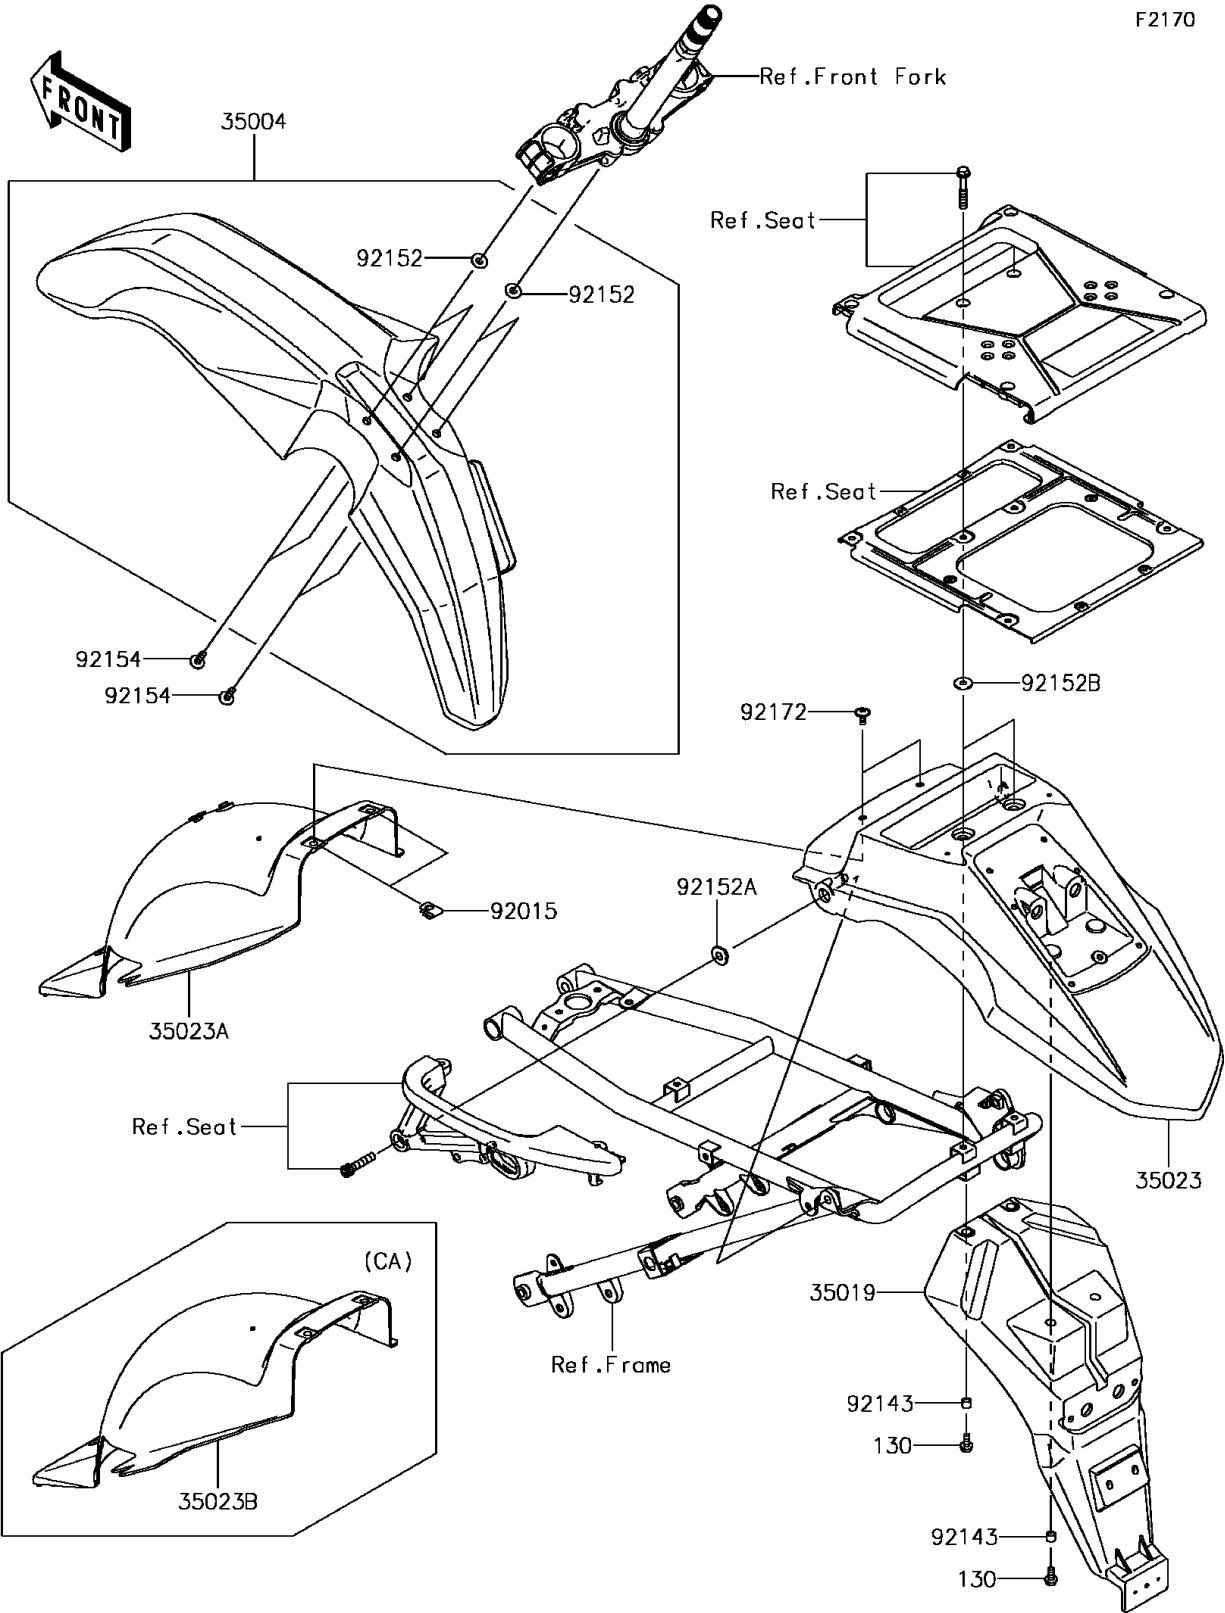

# 2015 KLR650 PARTS DIAGRAM

## 2015 KLR650 PARTS LIST

### Fenders

ITEM NAME	PART NUMBER	QUANTITY
BOLT-FLANGED,6X14 (Ref # 130)	130BA0614	4
FENDER-FRONT,EBONY (Ref # 35004)	35004-0102-6C	1
FLAP (Ref # 35019)	35019-0070	1
FENDER-REAR,RR,EBONY (Ref # 35023)	35023-0086-6C	1
NUT,6MM (Ref # 92015)	92015-1602	2
COLLAR,6.8X10X7 (Ref # 92143)	92143-1407	4
COLLAR (Ref # 92152)	92152-0427	4
COLLAR (Ref # 92152A)	92152-0596	2
COLLAR (Ref # 92152B)	92152-1684	2
BOLT,FLANGED,6X20 (Ref # 92154)	92154-0392	4
SCREW,6X14 (Ref # 92172)	92172-0004	2
FENDER-REAR,FR (Ref # 35023A)	35023-0178	1
FENDER-REAR,FR (Ref # 35023B)	35023-0179	1