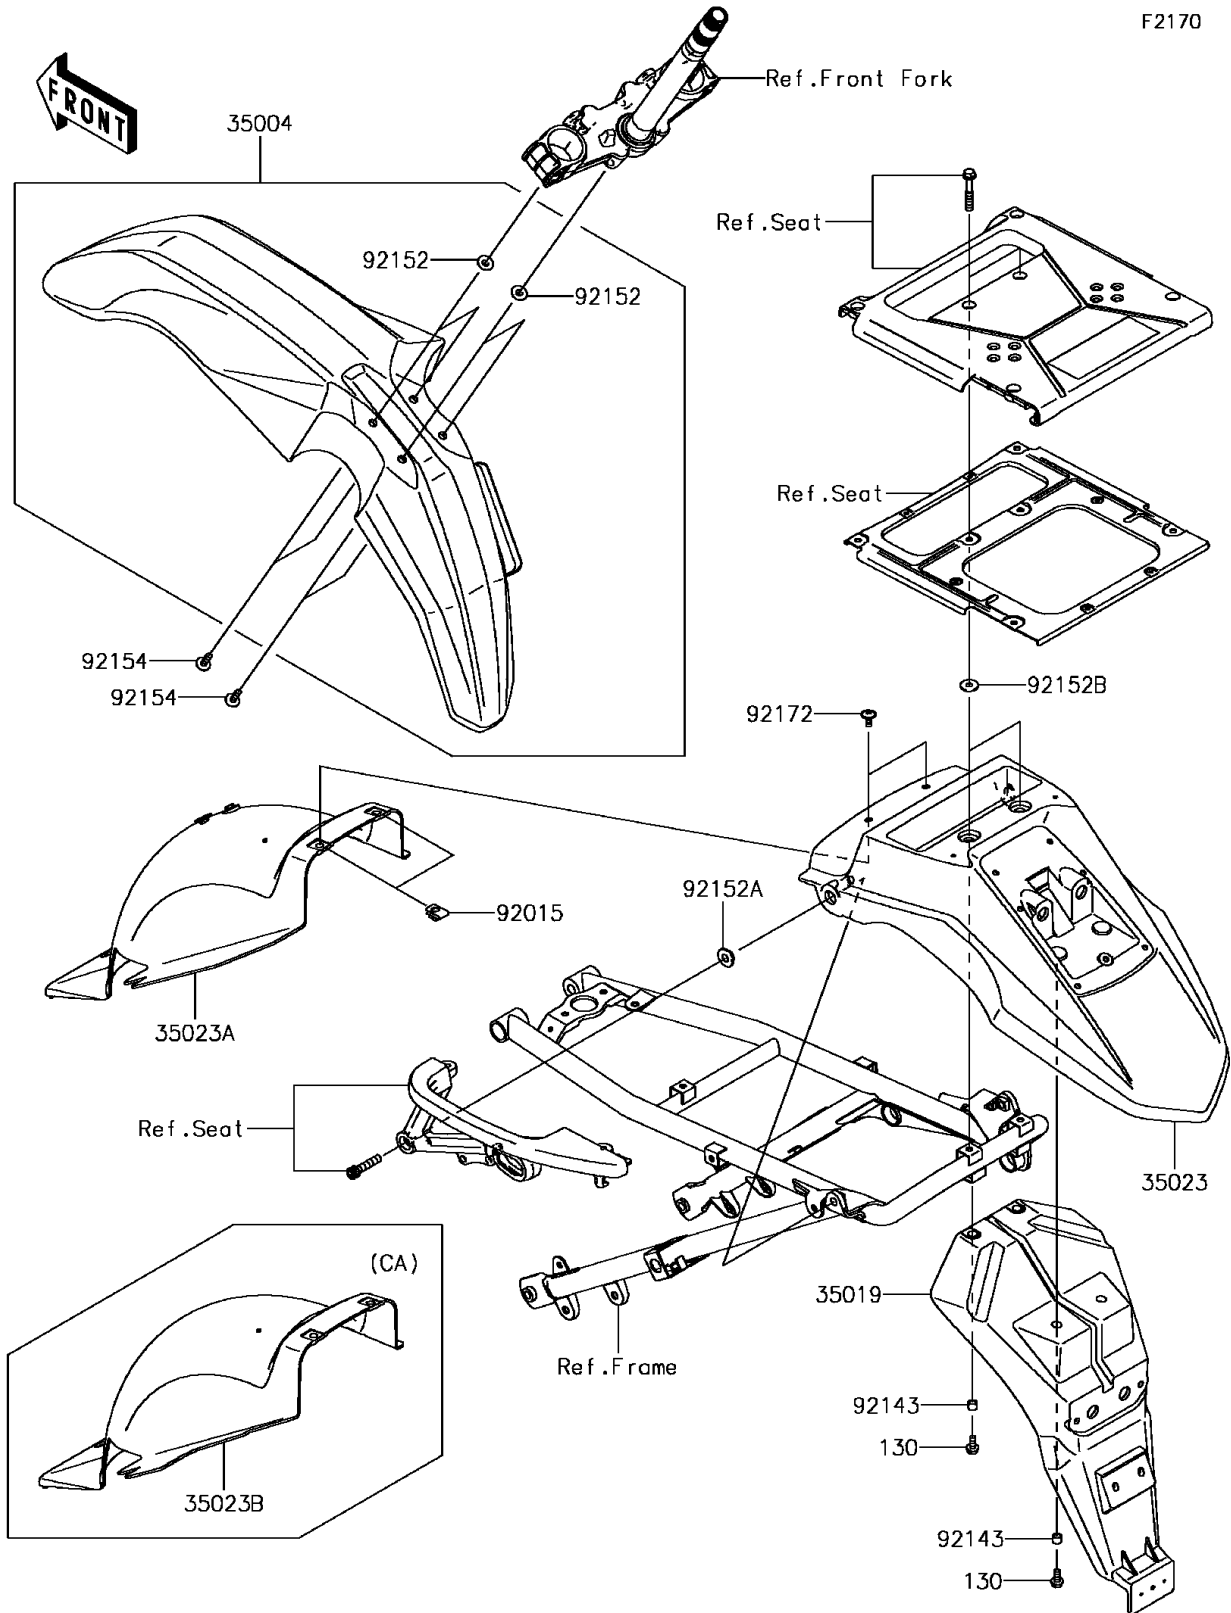

2015 KLR650 PARTS DIAGRAM

Fenders

2015 KLR650 PARTS LIST

Fenders

| ITEM NAME | PART NUMBER | QUANTITY |
|------------------------------------|---------------|----------|
| BOLT-FLANGED,6X14 (Ref # 130) | 130BA0614 | 4 |
| FENDER-FRONT,EBONY (Ref # 35004) | 35004-0102-6C | 1 |
| FLAP (Ref # 35019) | 35019-0070 | 1 |
| FENDER-REAR,RR,EBONY (Ref # 35023) | 35023-0086-6C | 1 |
| NUT,6MM (Ref # 92015) | 92015-1602 | 2 |
| COLLAR,6.8X10X7 (Ref # 92143) | 92143-1407 | 4 |
| COLLAR (Ref # 92152) | 92152-0427 | 4 |
| COLLAR (Ref # 92152A) | 92152-0596 | 2 |
| COLLAR (Ref # 92152B) | 92152-1684 | 2 |
| BOLT,FLANGED,6X20 (Ref # 92154) | 92154-0392 | 4 |
| SCREW,6X14 (Ref # 92172) | 92172-0004 | 2 |
| FENDER-REAR,FR (Ref # 35023A) | 35023-0178 | 1 |
| FENDER-REAR,FR (Ref # 35023B) | 35023-0179 | 1 |