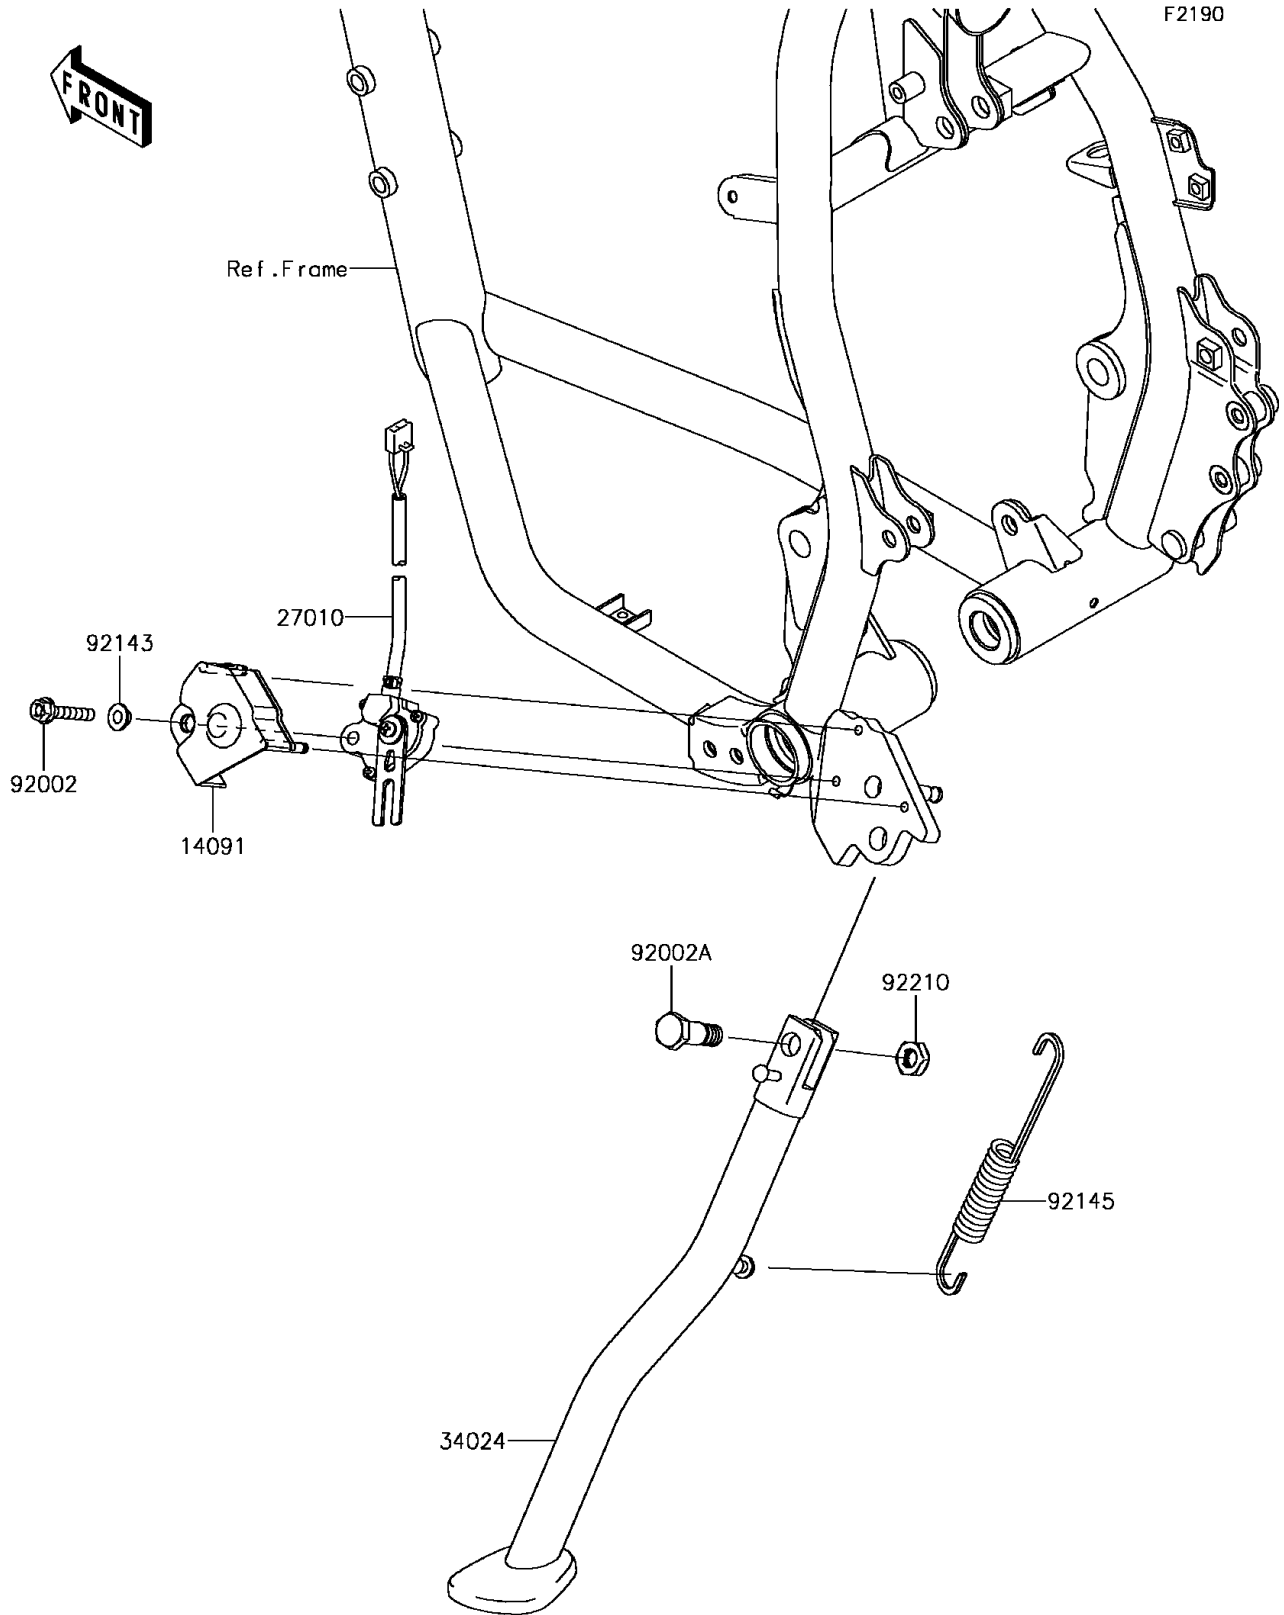

2015 KLR650 PARTS DIAGRAM

Stand(s)

2015 KLR650 PARTS LIST

Stand(s)

ITEM NAME	PART NUMBER	QUANTITY
COVER,SIDE STAND SWITCH (Ref # 14091)	14091-1553	1
SWITCH,SIDE STAND (Ref # 27010)	27010-0118	1
STAND-SIDE,F.S.BLACK (Ref # 34024)	34024-0031-18R	1
BOLT,FLANGED,6X25 (Ref # 92002)	92002-1582	1
BOLT,SIDE STAND (Ref # 92002A)	92002-1813	1
COLLAR (Ref # 92143)	92143-1331	1
SPRING,SIDE STAND (Ref # 92145)	92145-0085	1
NUT,LOCK,10MM (Ref # 92210)	92210-1184	1