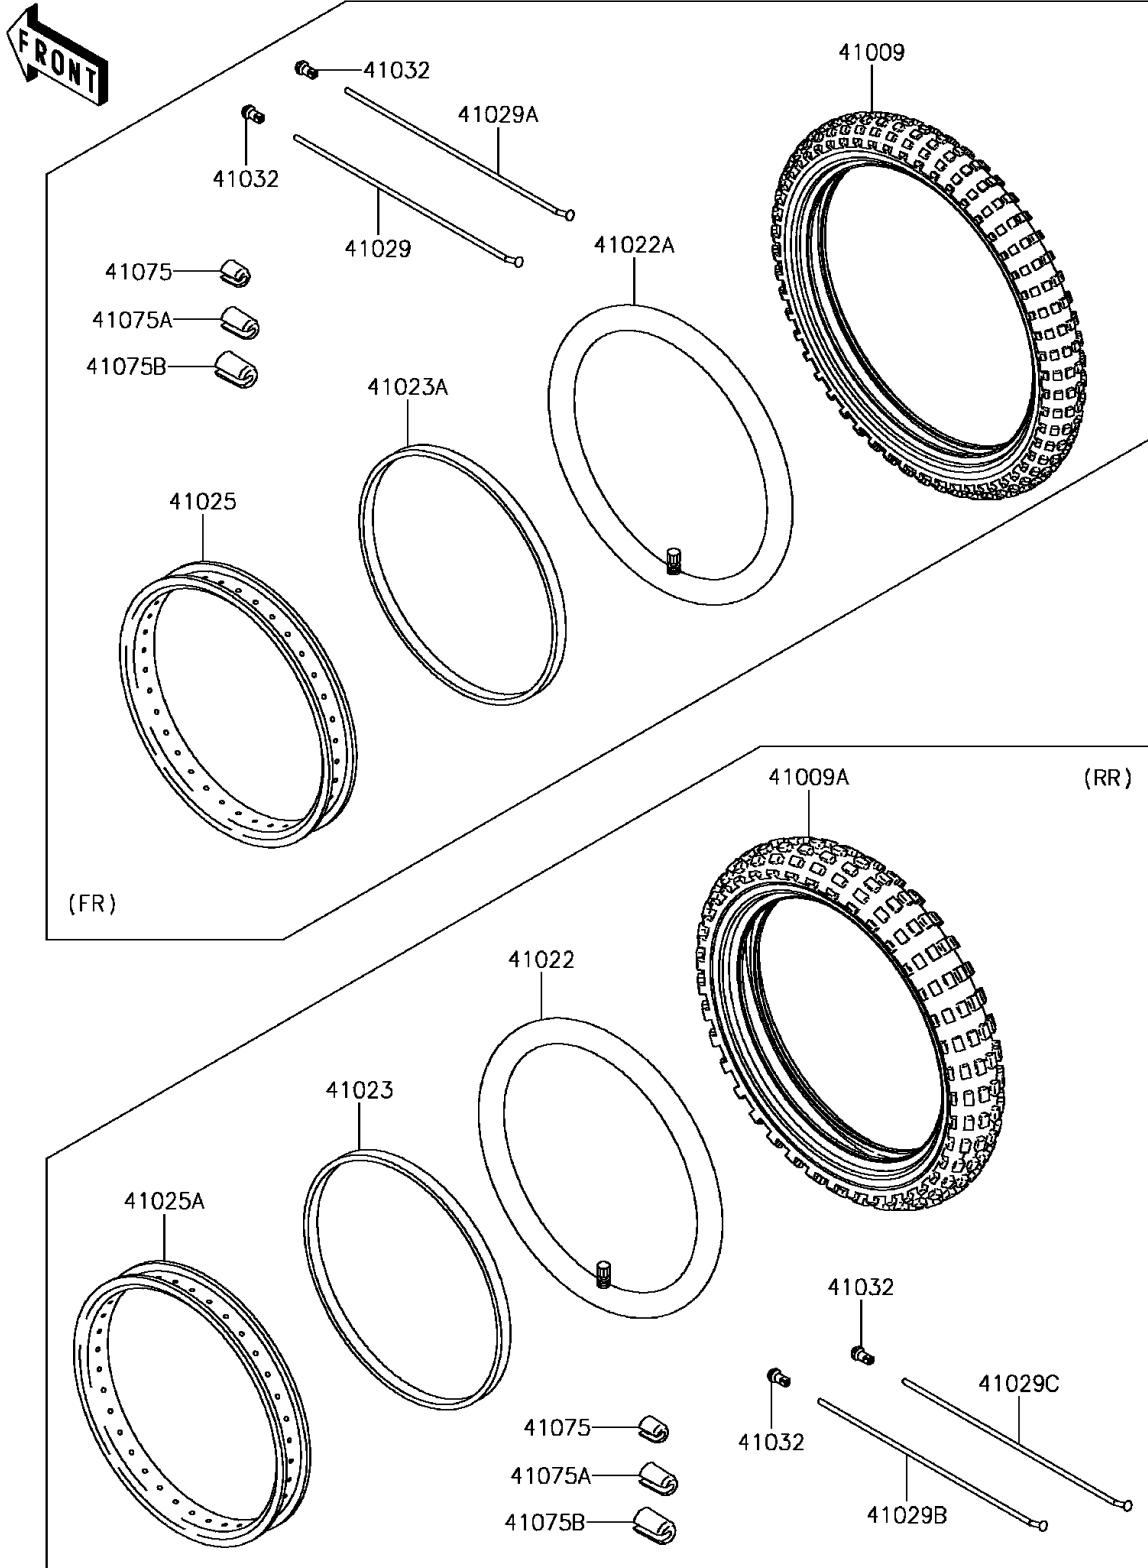

# 2015 KLR650 PARTS DIAGRAM

Wheels/Tires

F2210

## 2015 KLR650 PARTS LIST

### Wheels/Tires

ITEM NAME	PART NUMBER	QUANTITY
TIRE,FR,90/90-21 54S,K750(D) (Ref # 41009)	41009-0001	1
TIRE,RR,130/80-17 65S,K750(D) (Ref # 41009A)	41009-0002	1
TUBE-TIRE,RR,130/80-17(D) (Ref # 41022)	41022-0003	1
TUBE-TIRE,FR,80/100-21(D) (Ref # 41022A)	41022-1244	1
BAND-RIM,RR,17XWM/MT2.15-2.50(D) (Ref # 41023)	41023-0001	1
BAND-RIM,FR,21XWM1.60-1.85(D) (Ref # 41023A)	41023-1144	1
RIM,FR,1.60X21,BLACK (Ref # 41025)	41025-0033-WC	1
RIM,RR,2.50X17,BLACK (Ref # 41025A)	41025-1445-WC	1
SPOKE-INNER,FR,LH,4X236 (Ref # 41029)	41029-0065	18
SPOKE-INNER,FR,RH,4X239 (Ref # 41029A)	41029-0066	18
SPOKE-INNER,RR,LH,4X155 (Ref # 41029B)	41029-0067	18
SPOKE-INNER,RR,RH,4X178 (Ref # 41029C)	41029-0068	18
NIPPLE-SPOKE (Ref # 41032)	41032-0013	AR
BALANCER-WHEEL,10G (Ref # 41075)	41075-0011	AR
BALANCER-WHEEL,20G (Ref # 41075A)	41075-0012	AR
BALANCER-WHEEL,30G (Ref # 41075B)	41075-0013	AR