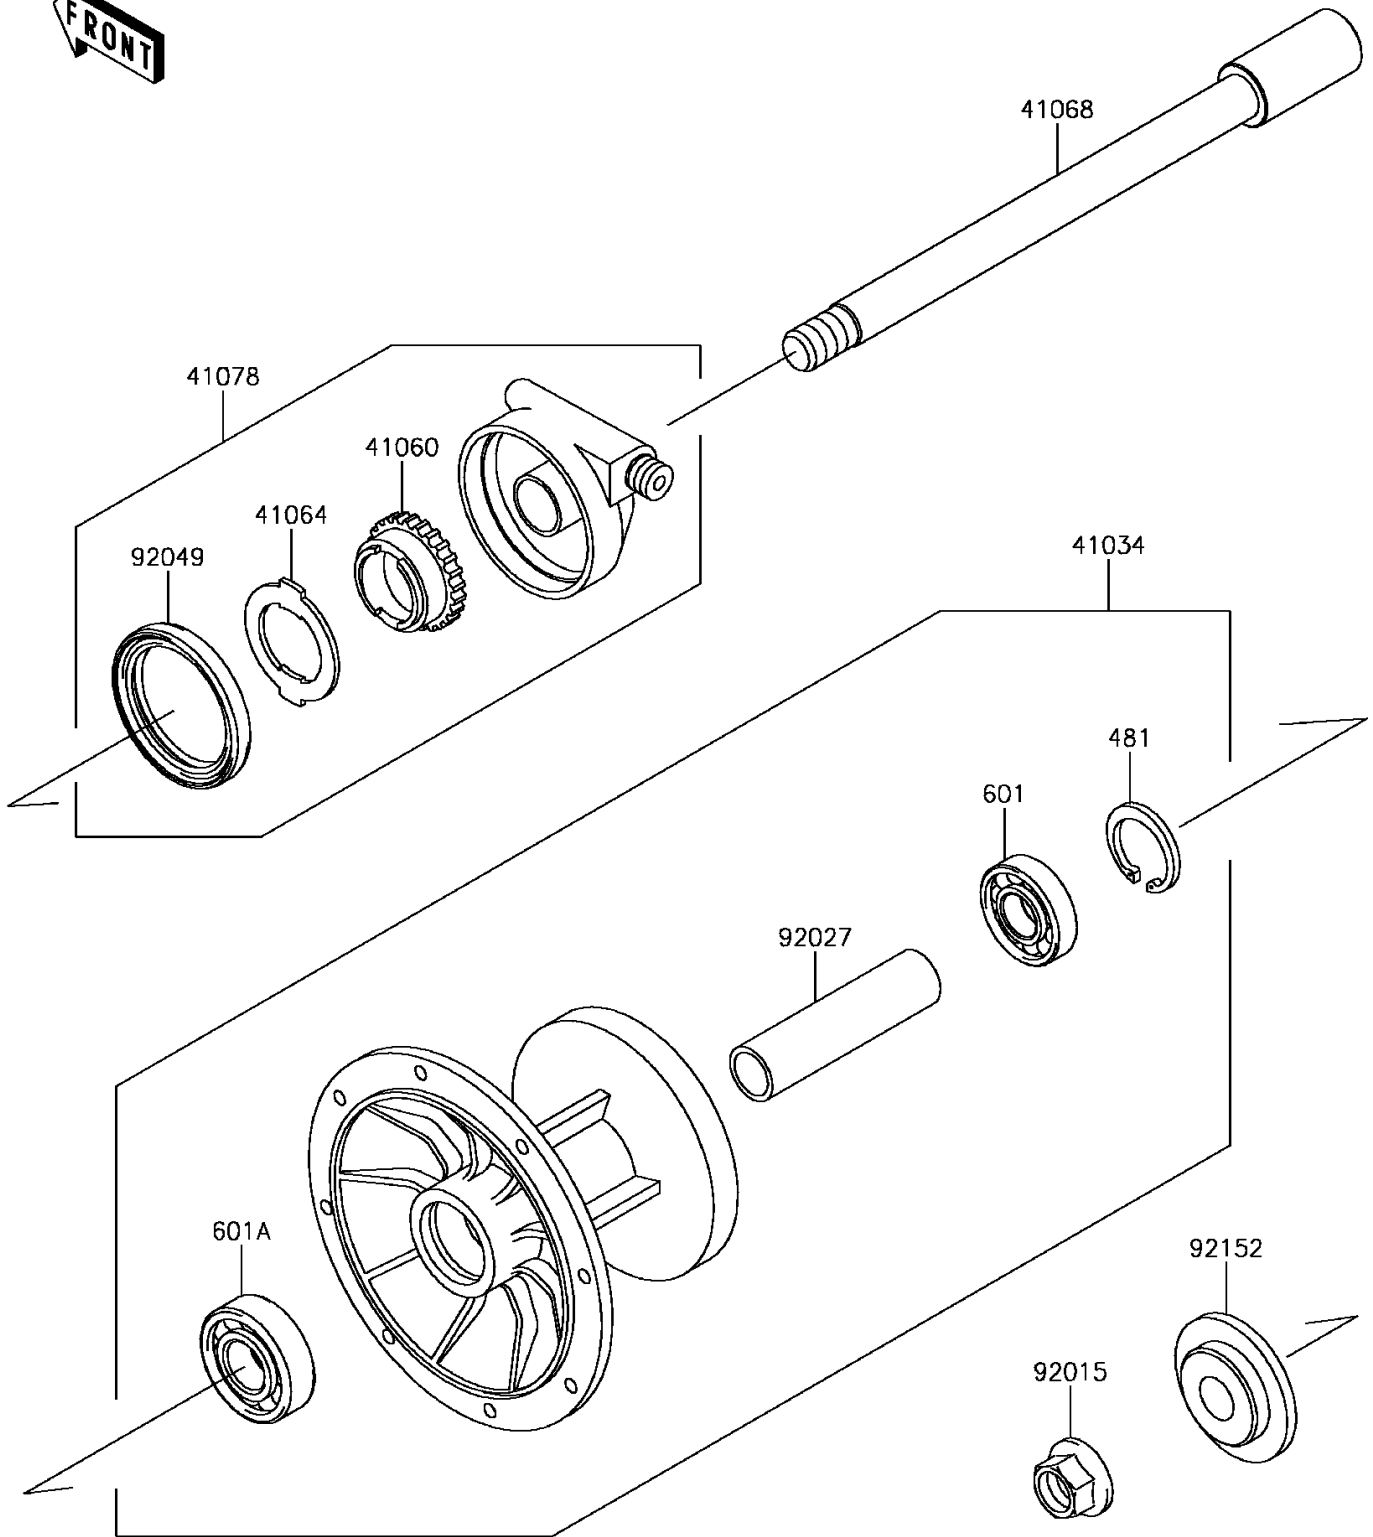

# 2015 KLR650 PARTS DIAGRAM

Front Hub

F2230

## 2015 KLR650 PARTS LIST

### Front Hub

| ITEM NAME                                   | PART NUMBER   | QUANTITY |
|---|---------------|----------|
| CIRCLIP-TYPE-C,35MM (Ref # 481)             | 481J3500      | 1        |
| BEARING-BALL,#6202UG (Ref # 601)            | 601B6202UG    | 1        |
| BEARING-BALL,#6203UG (Ref # 601A)           | 601B6203UG    | 1        |
| DRUM-ASSY,FRONT BRAKE,F.BLACK (Ref # 41034) | 41034-0040-21 | 1        |
| GEAR-METER SCREW,24T (Ref # 41060)          | 41060-1101    | 1        |
| RECEIVER-SPEEDOMETER (Ref # 41064)          | 41064-1051    | 1        |
| AXLE,FR (Ref # 41068)                       | 41068-0055    | 1        |
| CASE-ASSY-METER GEAR (Ref # 41078)          | 41078-1051    | 1        |
| NUT,14MM (Ref # 92015)                      | 92015-1407    | 1        |
| COLLAR,FRONT BRAKE DRUM,L=79 (Ref # 92027)  | 92027-1683    | 1        |
| SEAL-OIL,METER GEAR CASE (Ref # 92049)      | 92049-1172    | 1        |
| COLLAR (Ref # 92152)                        | 92152-0850    | 1        |