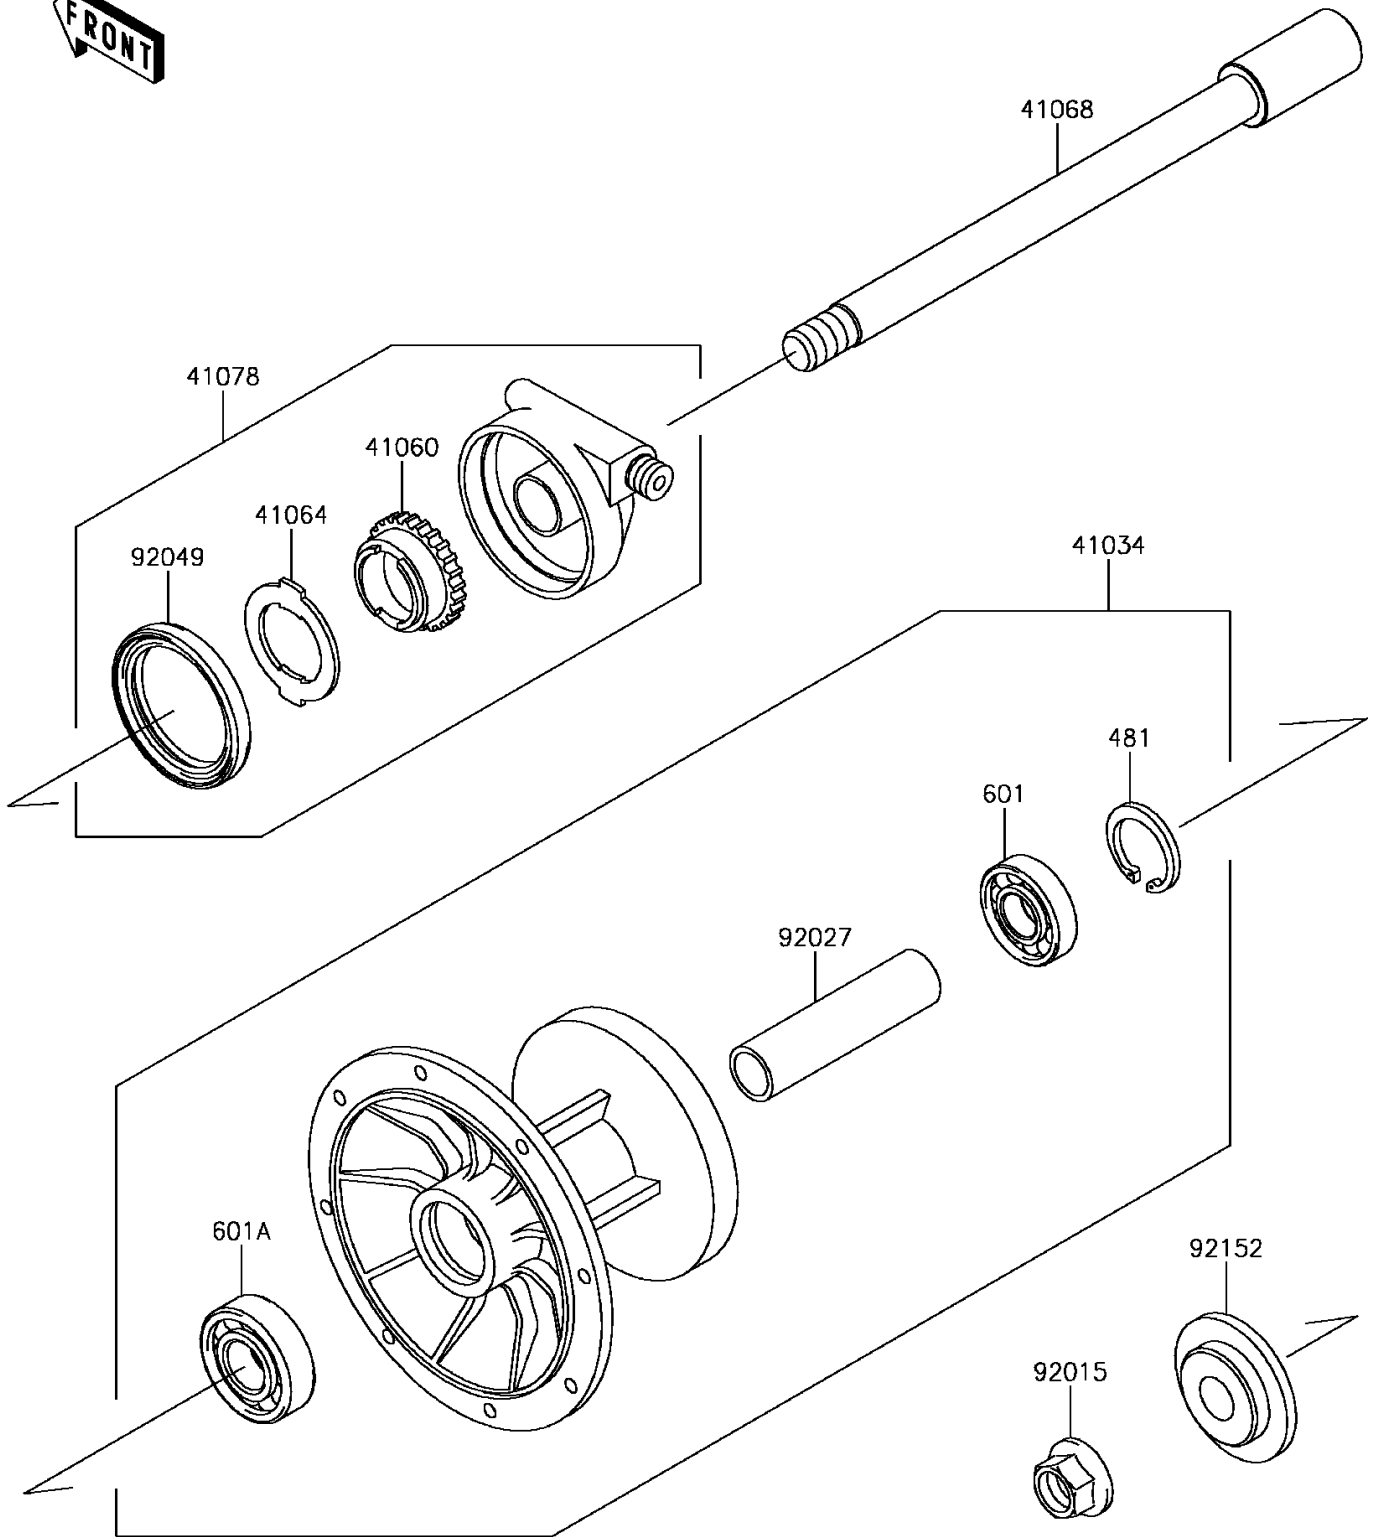

# 2017 KLR650 PARTS DIAGRAM

Front Hub

F2230

## 2017 KLR650 PARTS LIST

### Front Hub

ITEM NAME	PART NUMBER	QUANTITY
CIRCLIP-TYPE-C,35MM (Ref # 481)	481J3500	1
BEARING-BALL,#6202UG (Ref # 601)	601B6202UG	1
BEARING-BALL,#6203UG (Ref # 601A)	601B6203UG	1
DRUM-ASSY,FRONT BRAKE,F.BLACK (Ref # 41034)	41034-0040-21	1
GEAR-METER SCREW,24T (Ref # 41060)	41060-1101	1
RECEIVER-SPEEDOMETER (Ref # 41064)	41064-1051	1
AXLE,FR (Ref # 41068)	41068-0055	1
CASE-ASSY-METER GEAR (Ref # 41078)	41078-1051	1
NUT,14MM (Ref # 92015)	92015-1407	1
COLLAR,FRONT BRAKE DRUM,L=79 (Ref # 92027)	92027-1683	1
SEAL-OIL,METER GEAR CASE (Ref # 92049)	92049-1172	1
COLLAR (Ref # 92152)	92152-0850	1