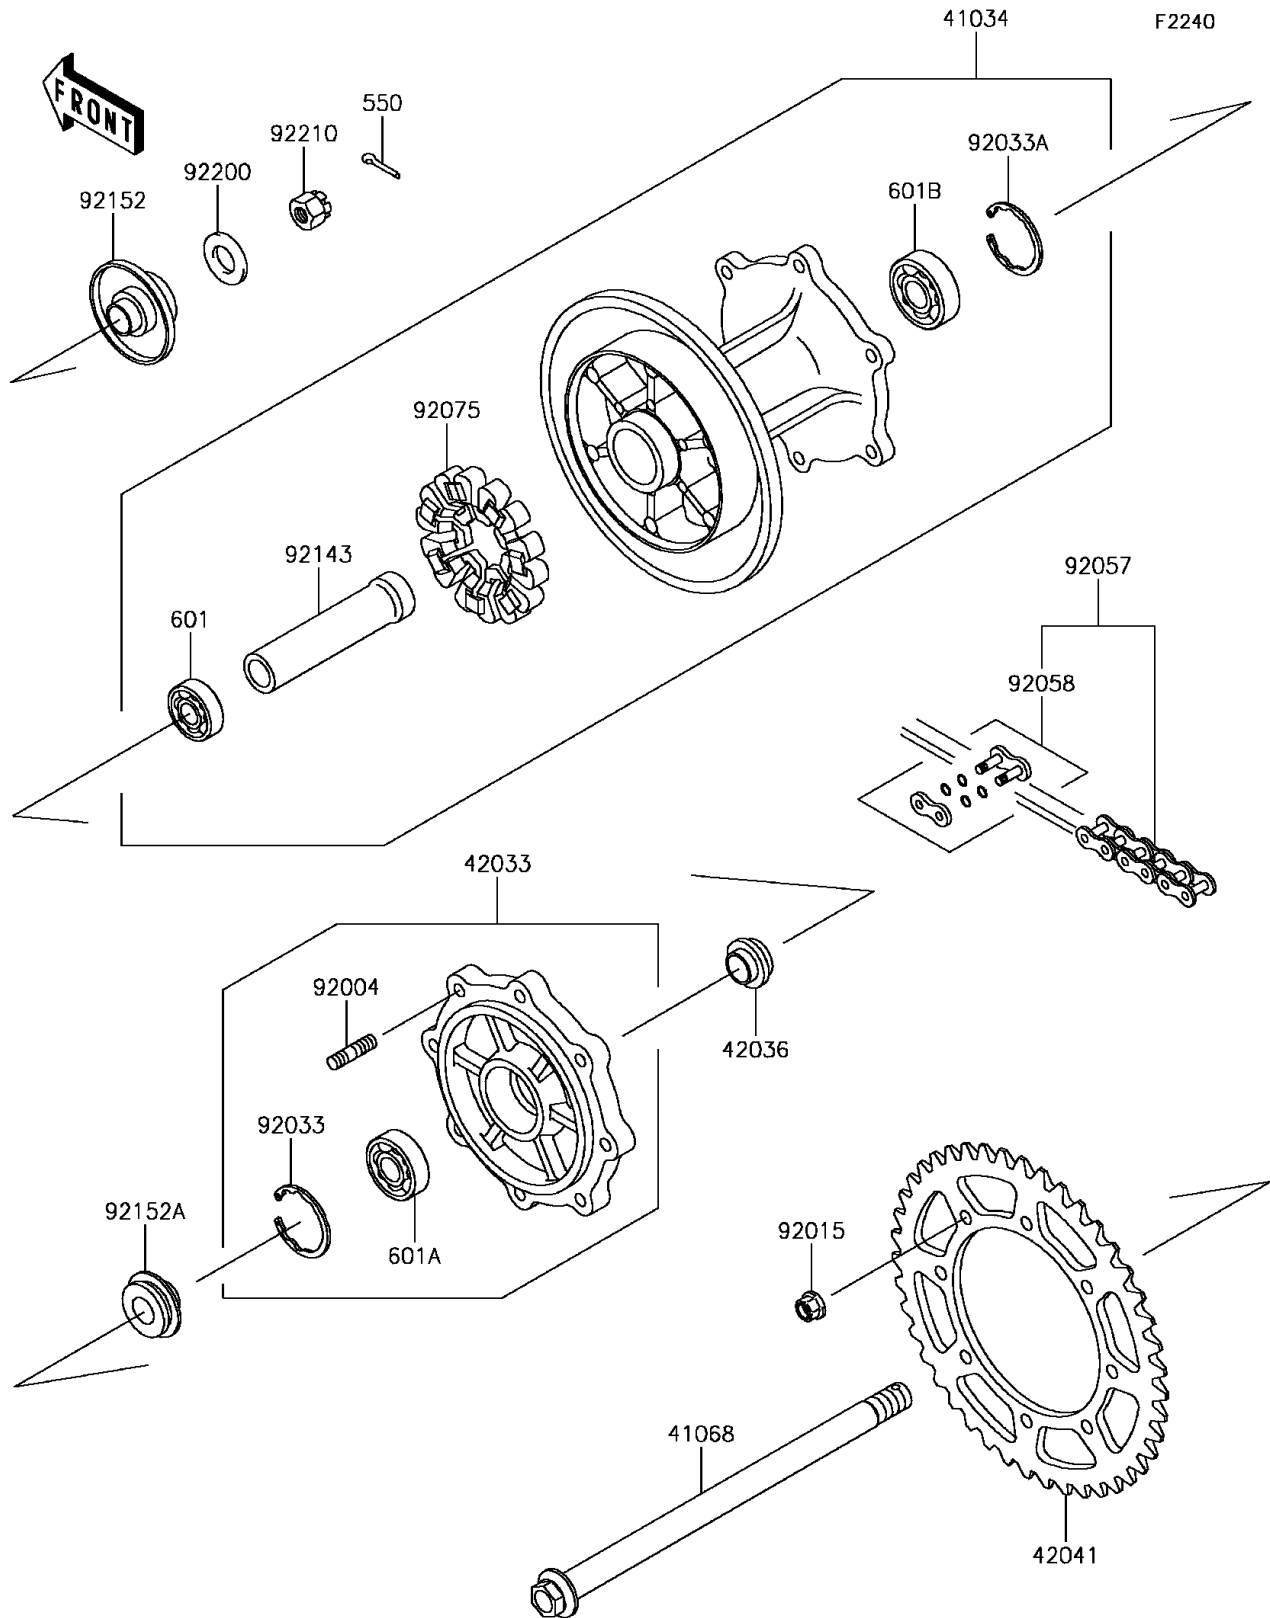

2015 KLR650 PARTS DIAGRAM

Rear Hub

2015 KLR650 PARTS LIST

Rear Hub

| ITEM NAME | PART NUMBER | QUANTITY |
|--|---------------|----------|
| PIN-COTTER,4.0X35 (Ref # 550) | 550AA4035 | 1 |
| BEARING-BALL,#6003G (Ref # 601) | 601B6003G | 1 |
| BEARING-BALL,#6004UG (Ref # 601A) | 601B6004UG | 1 |
| BEARING-BALL,#6204UG (Ref # 601B) | 601B6204UG | 1 |
| DRUM-ASSY,REAR BRAKE,F.BLACK (Ref # 41034) | 41034-0041-21 | 1 |
| AXLE,RR (Ref # 41068) | 41068-0056 | 1 |
| COUPLING-ASSY,REAR HUB (Ref # 42033) | 42033-1112 | 1 |
| SLEEVE (Ref # 42036) | 42036-0074 | 1 |
| SPROCKET-HUB,43T (Ref # 42041) | 42041-1260 | 1 |
| STUD,8X16 (Ref # 92004) | 92004-1150 | 8 |
| NUT,8MM (Ref # 92015) | 92015-1432 | 8 |
| RING-SNAP,42MM (Ref # 92033) | 92033-1041 | 1 |
| RING-SNAP,47MM (Ref # 92033A) | 92033-1042 | 1 |
| CHAIN,DRIVE,EK520SR-O2X106L (Ref # 92057) | 92057-0019 | 1 |
| JOINT-CHAIN,DRIVE (Ref # 92058) | 92058-1102 | 1 |
| DAMPER,SHOCK,RR HUB (Ref # 92075) | 92075-1068 | 1 |
| COLLAR,REAR BRAKE DRUM,L=113 (Ref # 92143) | 92143-1060 | 1 |
| COLLAR,L=30MM (Ref # 92152) | 92152-0851 | 1 |
| COLLAR,L=17MM (Ref # 92152A) | 92152-0852 | 1 |
| WASHER,17.3X32X3.2 (Ref # 92200) | 92200-0563 | 1 |
| NUT,CASTLE,16MM (Ref # 92210) | 92210-1171 | 1 |