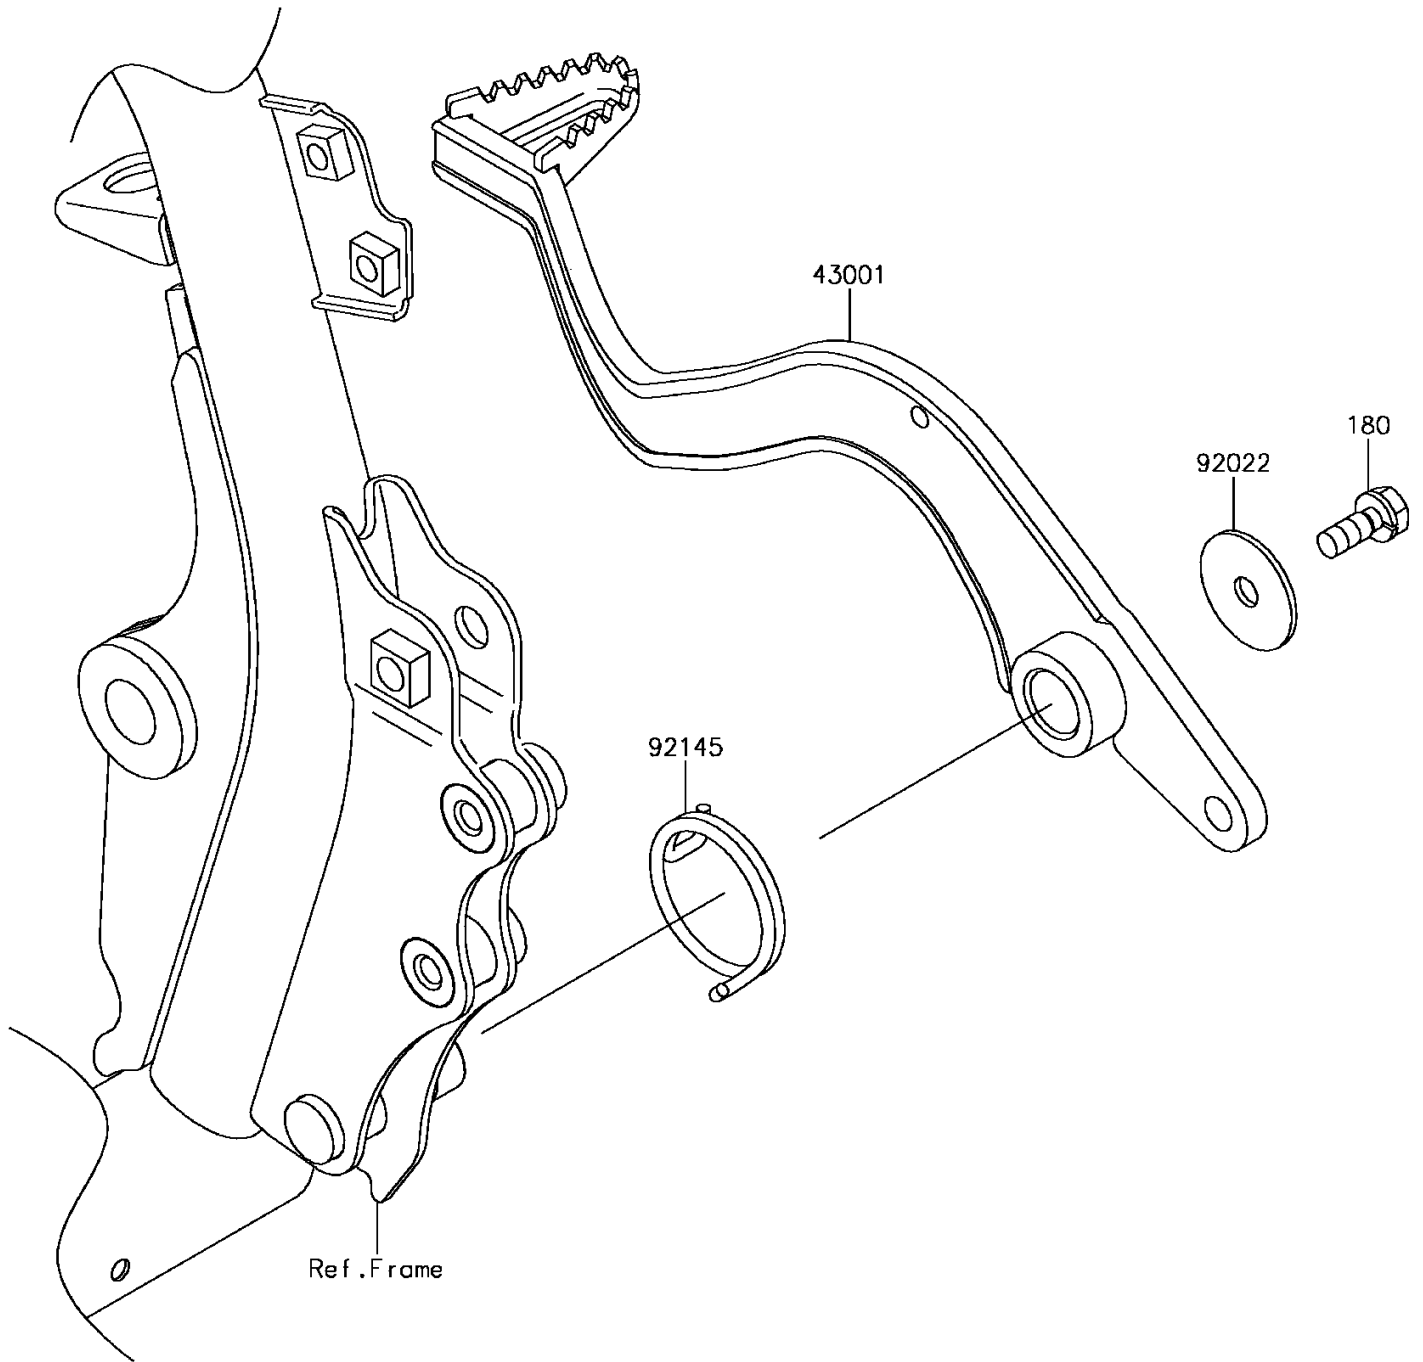

2015 KLR650 PARTS DIAGRAM

Brake Pedal

F2260

2015 KLR650 PARTS LIST

Brake Pedal

ITEM NAME	PART NUMBER	QUANTITY
BOLT-UPSET-WS,6X16 (Ref # 180)	180BA0616	1
LEVER-BRAKE (Ref # 43001)	43001-0713	1
WASHER,7X28X1.6 (Ref # 92022)	92022-1282	1
SPRING,RETURN (Ref # 92145)	92145-0807	1