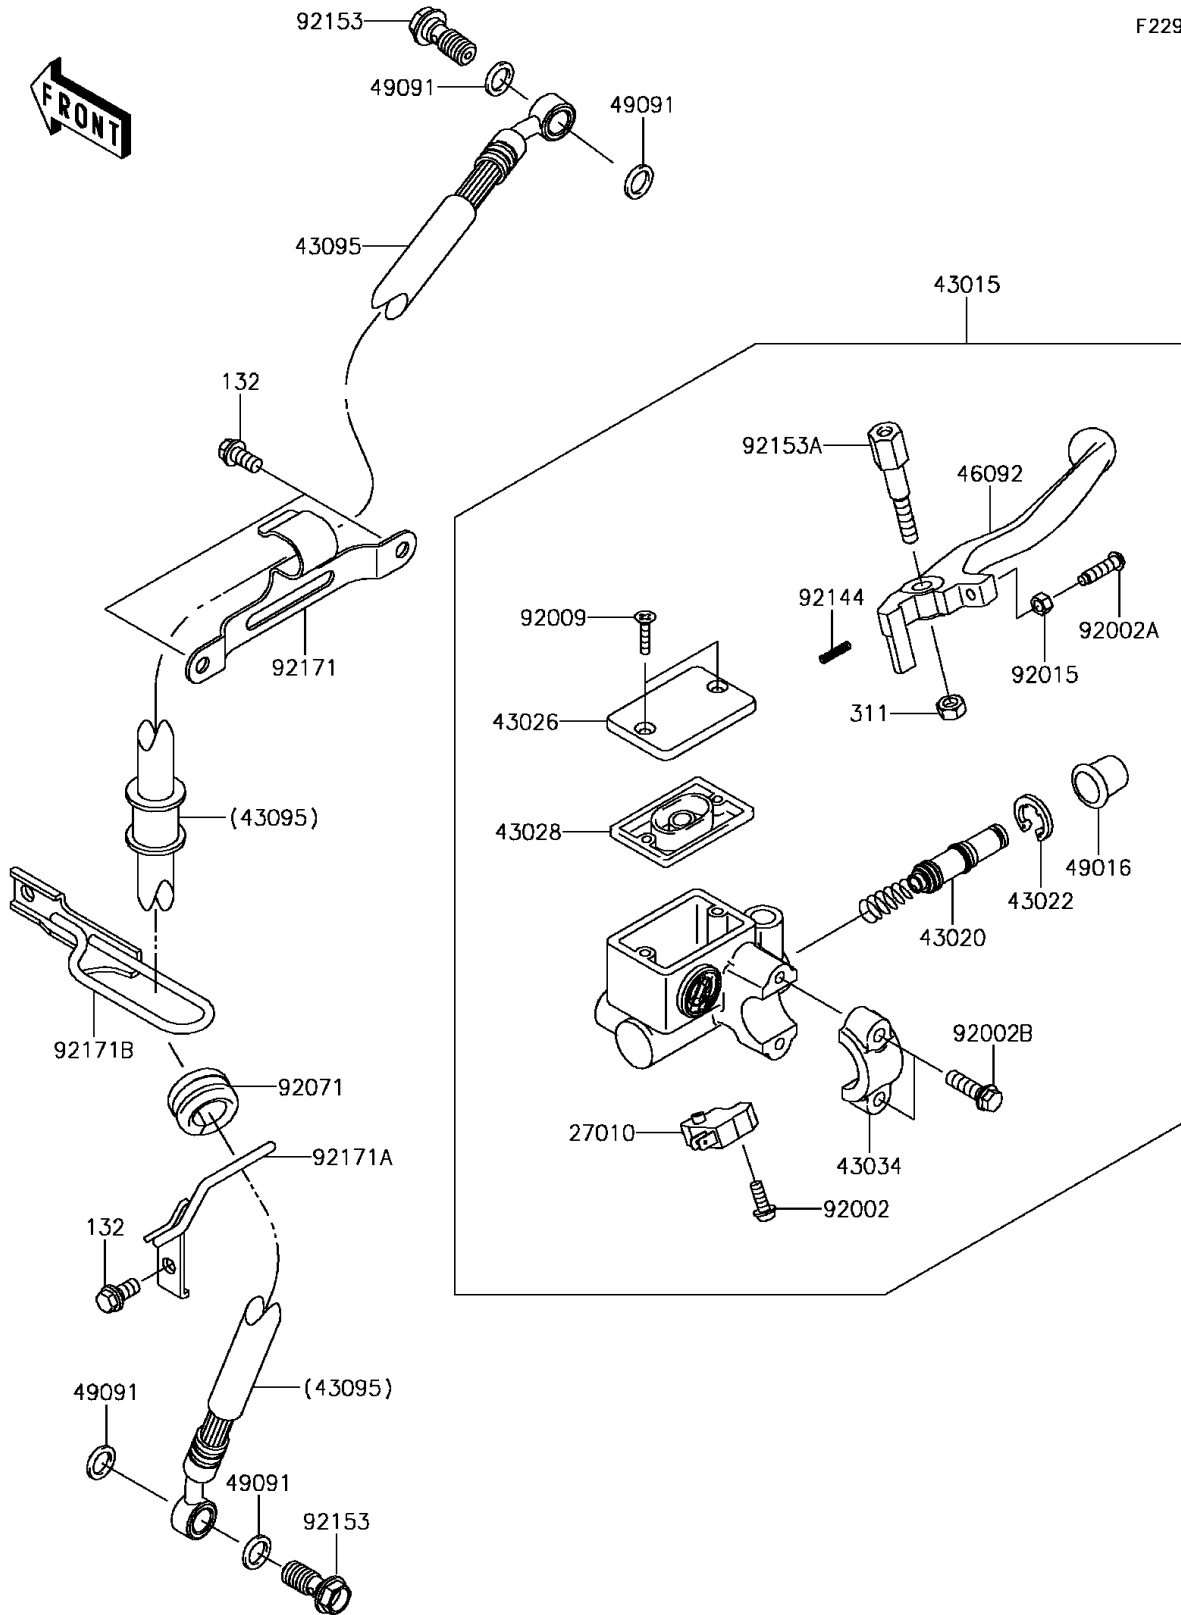

2015 KLR650 PARTS DIAGRAM

Front Master Cylinder

F2291

2015 KLR650 PARTS LIST

Front Master Cylinder

ITEM NAME	PART NUMBER	QUANTITY
BOLT-FLANGED-SMALL,6X12 (Ref # 132)	132BB0612	3
NUT-HEX,6MM (Ref # 311)	311BB0600	1
SWITCH,BRAKE (Ref # 27010)	27010-0025	1
CYLINDER-ASSY-MASTER,FR (Ref # 43015)	43015-0077	1
PISTON-COMP-BRAKE (Ref # 43020)	43020-1104	1
STOPPER-BRAKE,PISTON (Ref # 43022)	43022-1010	1
CAP-BRAKE (Ref # 43026)	43026-1074	1
DIAPHRAGM (Ref # 43028)	43028-1061	1
HOLDER-BRAKE,MASTER CYLINDER (Ref # 43034)	43034-1016	1
HOSE-BRAKE,FR (Ref # 43095)	43095-0255	1
LEVER-GRIP,FRONT BRAKE (Ref # 46092)	46092-1175	1
COVER-SEAL,MASTER CYLINDER (Ref # 49016)	49016-1044	1
WASHER-SEAL,10.1X14.5X1.5 (Ref # 49091)	49091-0001	4
BOLT,SCREW,4X12 (Ref # 92002)	92002-1323	1
BOLT,ADJUST (Ref # 92002A)	92002-1893	1
BOLT (Ref # 92002B)	92002-1894	2
SCREW,4MM (Ref # 92009)	92009-1458	2
NUT,ADJUST (Ref # 92015)	92015-1642	1
GROMMET,15X20X16 (Ref # 92071)	92071-0056	1
SPRING,RETURN (Ref # 92144)	92144-1103	1
BOLT,OIL,L=23 (Ref # 92153)	92153-0627	2
BOLT,LEVER SET (Ref # 92153A)	92153-0790	1
CLAMP,BRAKE HOSE (Ref # 92171)	92171-0756	1
CLAMP,BRAKE HOSE,LH (Ref # 92171A)	92171-0943	1
CLAMP,BRAKE HOSE,RH (Ref # 92171B)	92171-1682	1