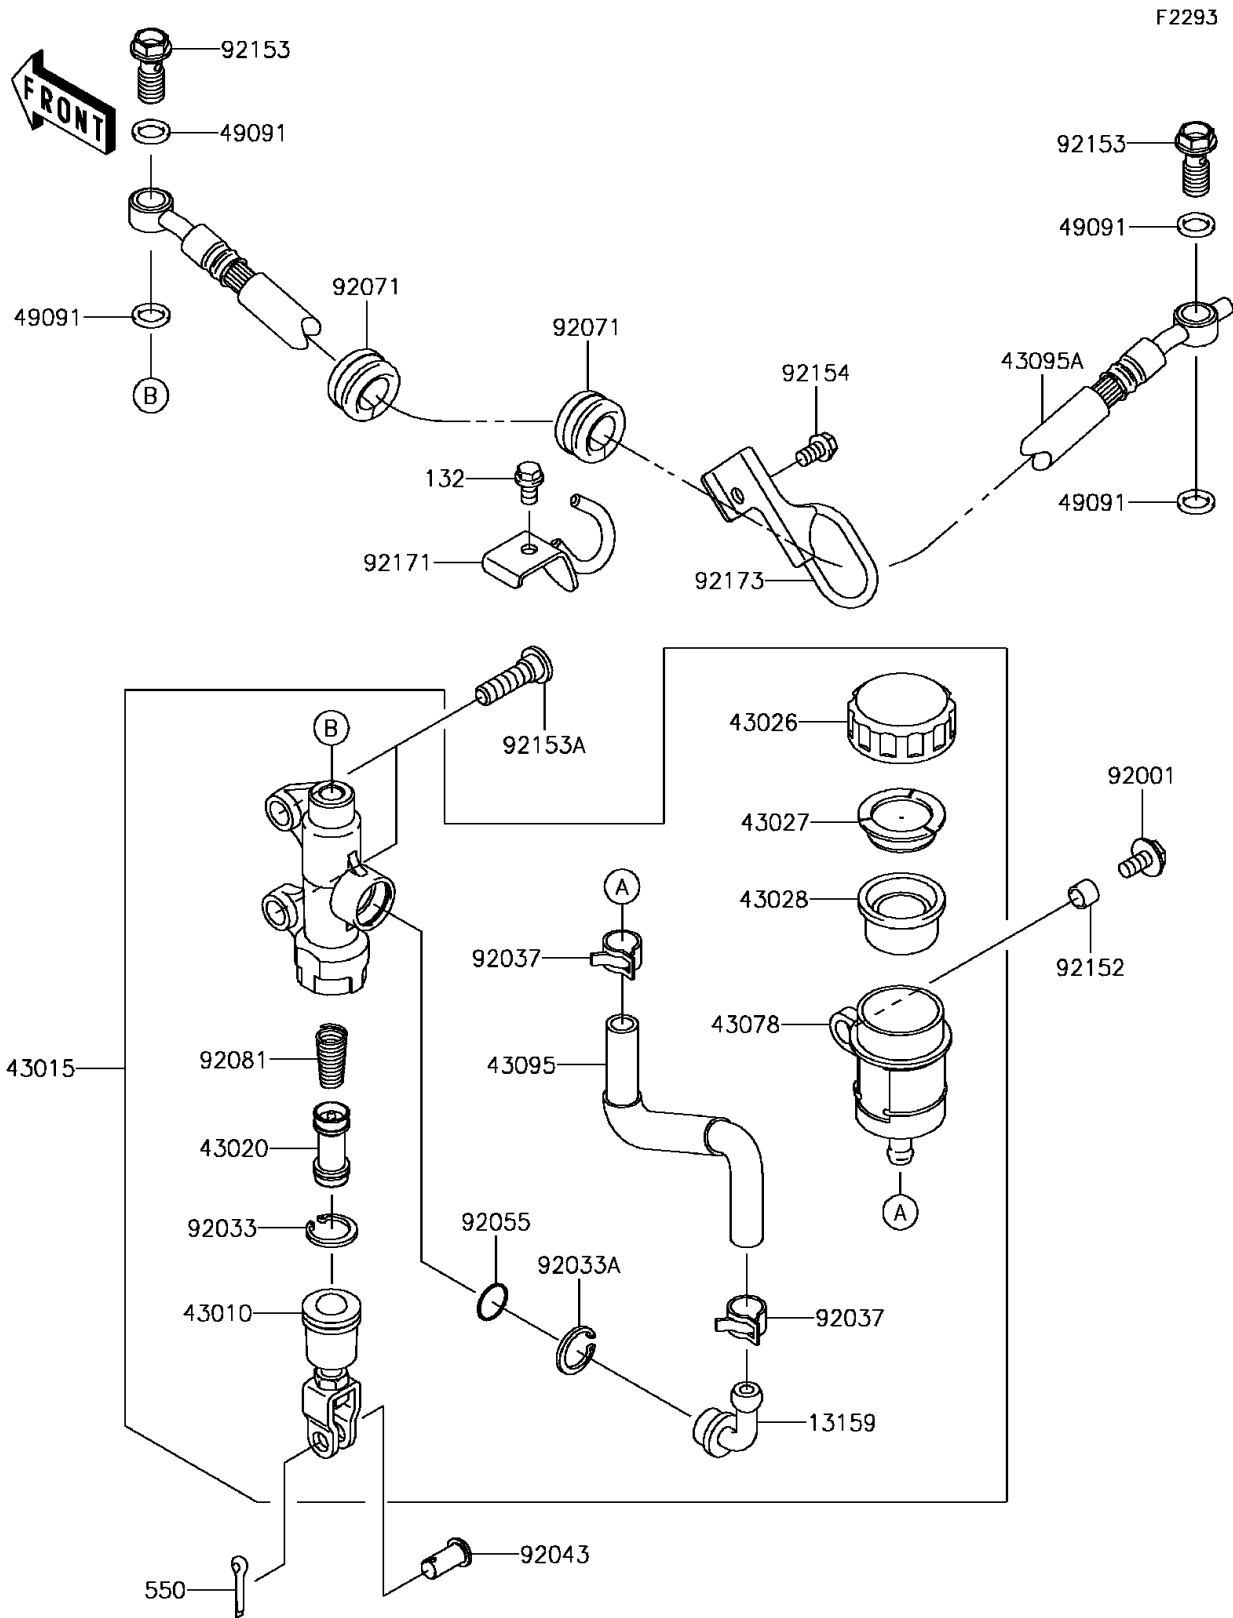

2015 KLR650 PARTS DIAGRAM

Rear Master Cylinder

2015 KLR650 PARTS LIST

Rear Master Cylinder

ITEM NAME	PART NUMBER	QUANTITY
BOLT-FLANGED-SMALL,6X10 (Ref # 132)	132BA0610	1
PIN-COTTER,2.0X15 (Ref # 550)	550AA2015	1
CONNECTOR (Ref # 13159)	13159-1056	1
ROD-ASSY-BRAKE (Ref # 43010)	43010-1074	1
CYLINDER-ASSY-MASTER,RR (Ref # 43015)	43015-0130	1
PISTON-COMP-BRAKE (Ref # 43020)	43020-1057	1
CAP-BRAKE (Ref # 43026)	43026-0009	1
PLATE-DIAPHRAGM (Ref # 43027)	43027-1053	1
DIAPHRAGM (Ref # 43028)	43028-1065	1
RESERVOIR (Ref # 43078)	43078-0060	1
HOSE-BRAKE,RR MASTER CYLINDER (Ref # 43095)	43095-0464	1
HOSE-BRAKE,RR (Ref # 43095A)	43095-0566	1
WASHER-SEAL,10.1X14.5X1.5 (Ref # 49091)	49091-0001	4
BOLT,W/P,6X16 (Ref # 92001)	92001-1860	1
RING-SNAP,20.9X24.6X1.2 (Ref # 92033)	92033-0079	1
RING-SNAP,20.5MM (Ref # 92033A)	92033-1186	1
CLAMP (Ref # 92037)	92037-1710	2
PIN,8X17 (Ref # 92043)	92043-0104	1
RING-O,14.8X2.4 (Ref # 92055)	92055-0741	1
GROMMET,15X20X16 (Ref # 92071)	92071-0056	2
SPRING,MASTER CYLINDER (Ref # 92081)	92081-1737	1
COLLAR,7.1X9.5X7 (Ref # 92152)	92152-0561	1
BOLT,OIL,L=23 (Ref # 92153)	92153-0627	2
BOLT,SOCKET,8X30 (Ref # 92153A)	92153-1624	2
BOLT,FLANGED,6X10 (Ref # 92154)	92154-0950	1
CLAMP,BRAKE HOSE,F.S.BLACK (Ref # 92171)	92171-0712-18R	1
CLAMP (Ref # 92173)	92173-0203	1