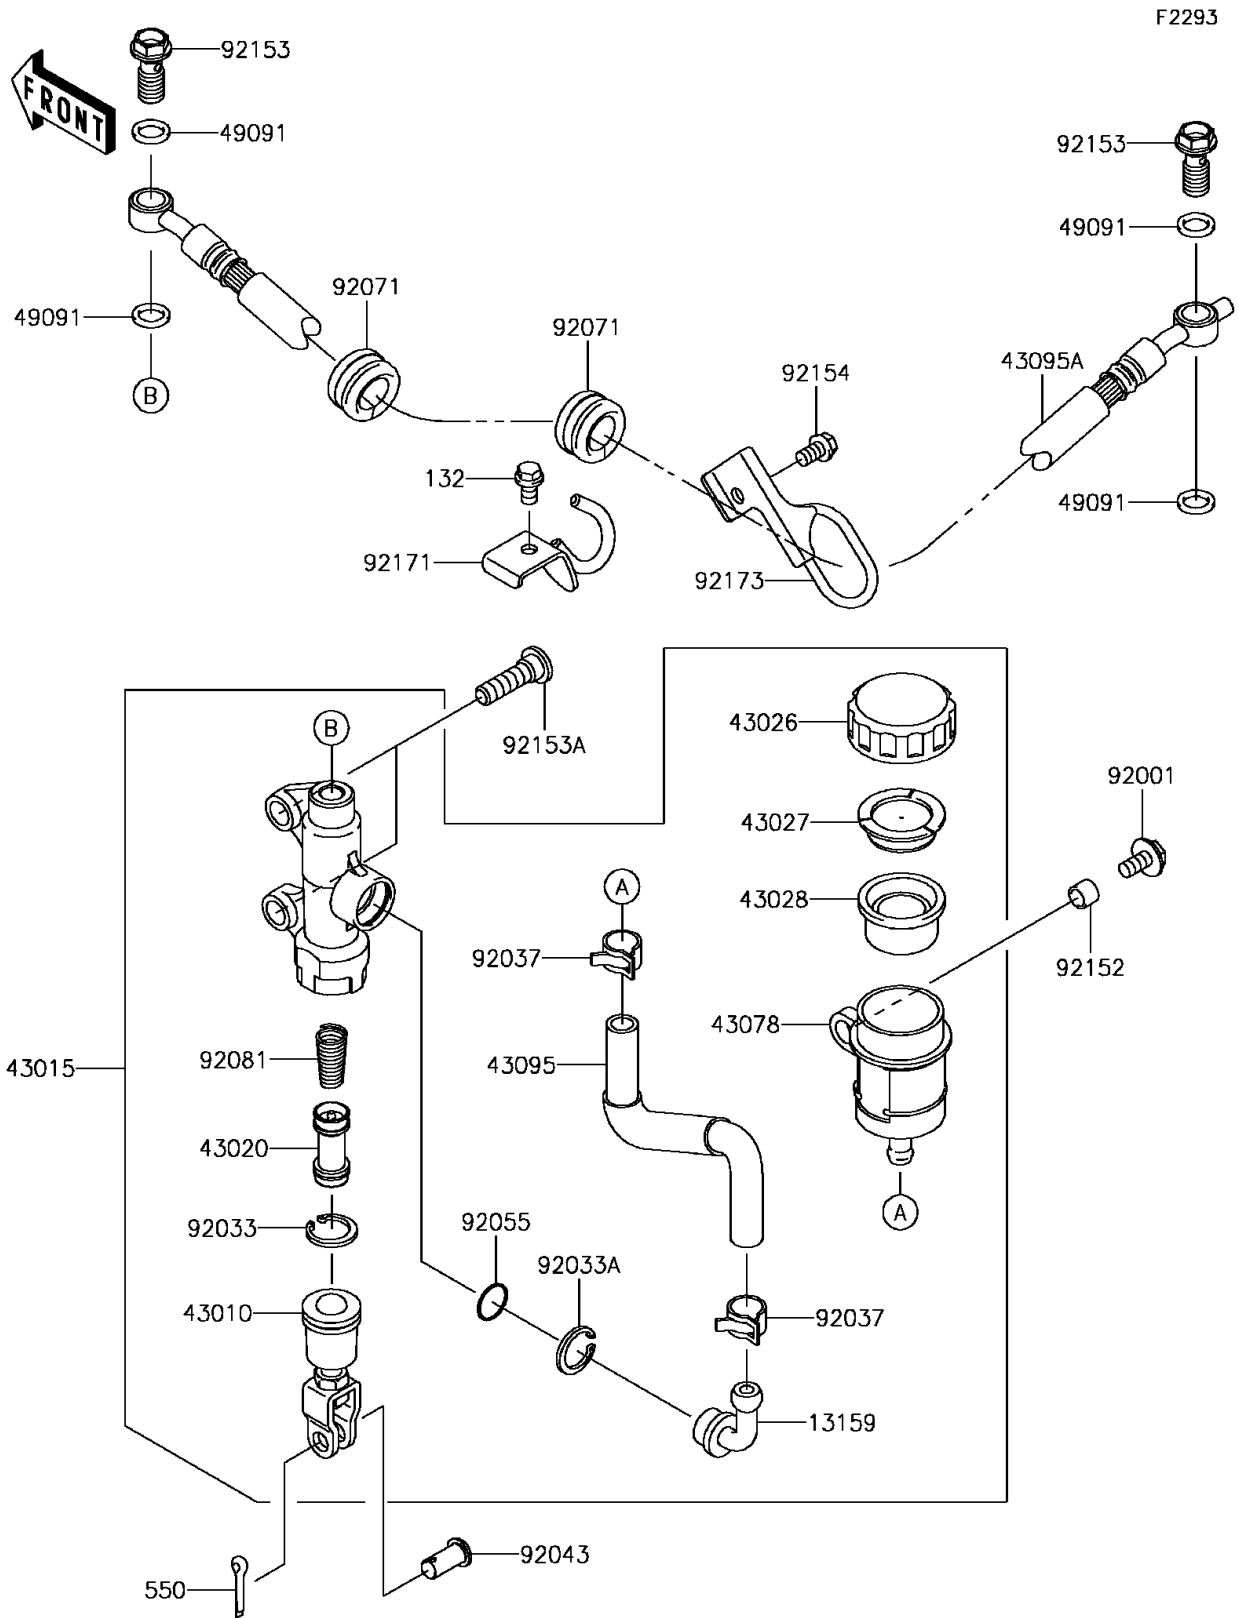

2015 KLR650 PARTS DIAGRAM

Rear Master Cylinder

2015 KLR650 PARTS LIST

Rear Master Cylinder

ITEM NAME	PART NUMBER	QUANTITY
BOLT-FLANGED-SMALL,6X10 (Ref # 132)	132BA0610	1
PIN-COTTER,2.0X15 (Ref # 550)	550AA2015	1
CONNECTOR (Ref # 13159)	13159-1056	1
ROD-ASSY-BRAKE (Ref # 43010)	43010-1074	1
CYLINDER-ASSY-MASTER,RR (Ref # 43015)	43015-0130	1
PISTON-COMP-BRAKE (Ref # 43020)	43020-1057	1
CAP-BRAKE (Ref # 43026)	43026-0009	1
PLATE-DIAPHRAGM (Ref # 43027)	43027-1053	1
DIAPHRAGM (Ref # 43028)	43028-1065	1
RESERVOIR (Ref # 43078)	43078-0060	1
HOSE-BRAKE,RR MASTER CYLINDER (Ref # 43095)	43095-0464	1
HOSE-BRAKE,RR (Ref # 43095A)	43095-0566	1
WASHER-SEAL,10.1X14.5X1.5 (Ref # 49091)	49091-0001	4
BOLT,W/P,6X16 (Ref # 92001)	92001-1860	1
RING-SNAP,20.9X24.6X1.2 (Ref # 92033)	92033-0079	1
RING-SNAP,20.5MM (Ref # 92033A)	92033-1186	1
CLAMP (Ref # 92037)	92037-1710	2
PIN,8X17 (Ref # 92043)	92043-0104	1
RING-O,14.8X2.4 (Ref # 92055)	92055-0741	1
GROMMET,15X20X16 (Ref # 92071)	92071-0056	2
SPRING,MASTER CYLINDER (Ref # 92081)	92081-1737	1
COLLAR,7.1X9.5X7 (Ref # 92152)	92152-0561	1
BOLT,OIL,L=23 (Ref # 92153)	92153-0627	2
BOLT,SOCKET,8X30 (Ref # 92153A)	92153-1624	2
BOLT,FLANGED,6X10 (Ref # 92154)	92154-0950	1
CLAMP,BRAKE HOSE,F.S.BLACK (Ref # 92171)	92171-0712-18R	1
CLAMP (Ref # 92173)	92173-0203	1