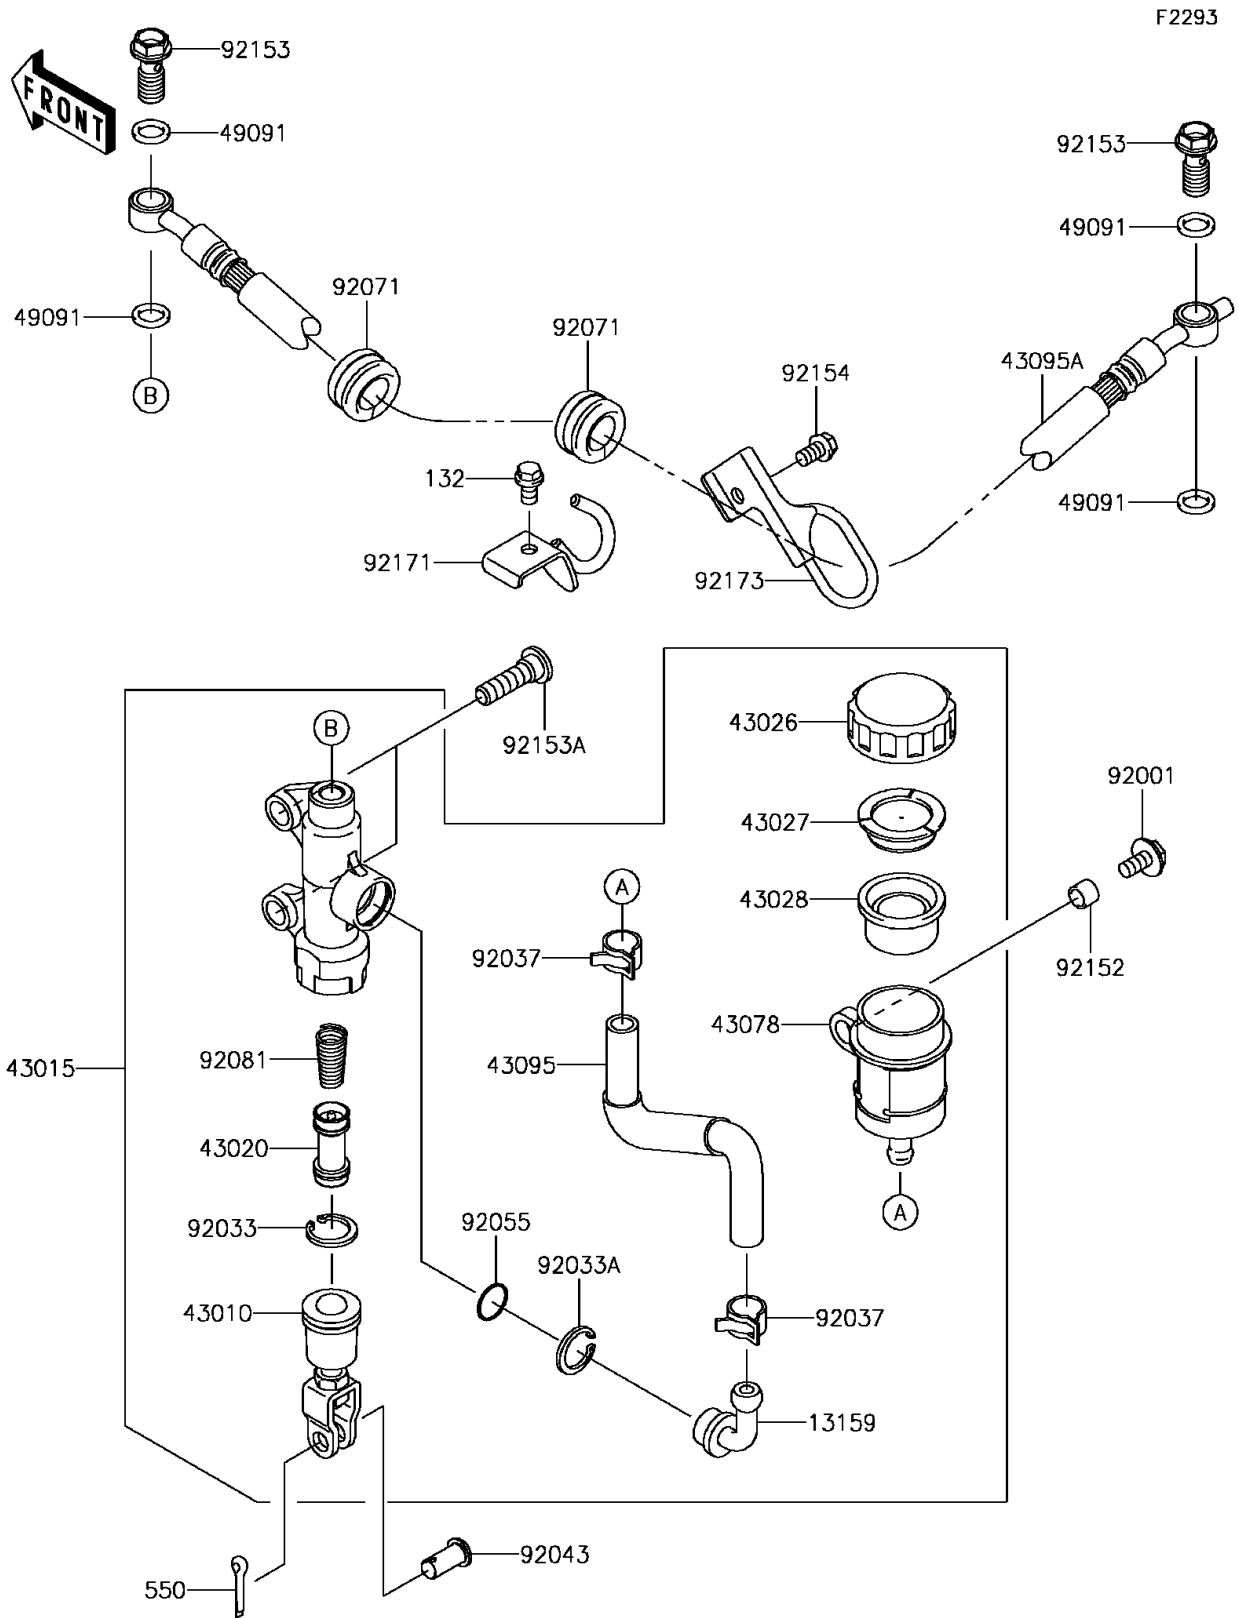

# 2015 KLR™ 650 PARTS DIAGRAM

## Rear Master Cylinder

# 2015 KLR™ 650 PARTS LIST

Rear Master Cylinder

ITEM NAME	PART NUMBER	QUANTITY
-----------	-------------	----------