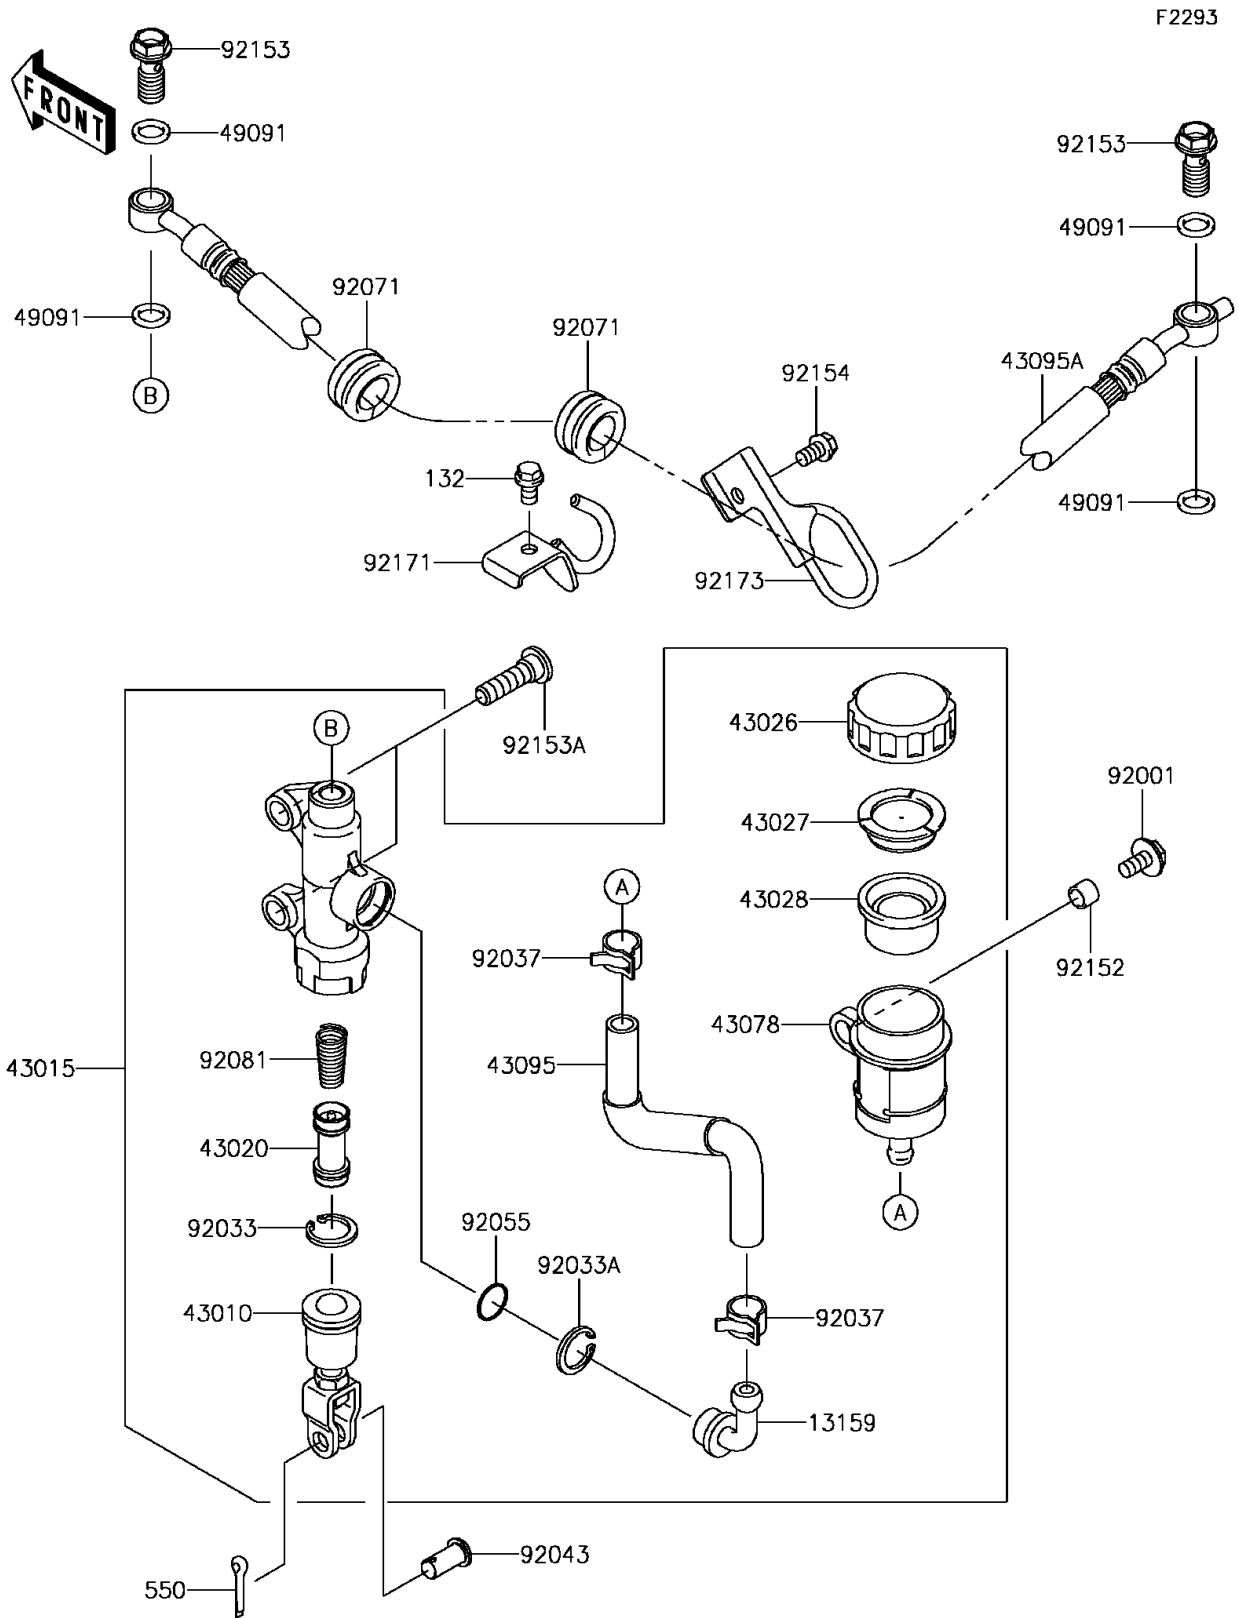

2017 KLR650 Camo PARTS DIAGRAM

Rear Master Cylinder

2017 KLR650 Camo PARTS LIST

Rear Master Cylinder

ITEM NAME	PART NUMBER	QUANTITY
BOLT-FLANGED-SMALL,6X10 (Ref # 132)	132BA0610	1
PIN-COTTER,2.0X15 (Ref # 550)	550AA2015	1
CONNECTOR (Ref # 13159)	13159-1056	1
ROD-ASSY-BRAKE (Ref # 43010)	43010-1074	1
CYLINDER-ASSY-MASTER,RR (Ref # 43015)	43015-0130	1
PISTON-COMP-BRAKE (Ref # 43020)	43020-1057	1
CAP-BRAKE (Ref # 43026)	43026-0009	1
PLATE-DIAPHRAGM (Ref # 43027)	43027-1053	1
DIAPHRAGM (Ref # 43028)	43028-1065	1
RESERVOIR (Ref # 43078)	43078-0060	1
HOSE-BRAKE,RR MASTER CYLINDER (Ref # 43095)	43095-0464	1
HOSE-BRAKE,RR (Ref # 43095A)	43095-0566	1
WASHER-SEAL,10.1X14.5X1.5 (Ref # 49091)	49091-0001	4
BOLT,W/P,6X16 (Ref # 92001)	92001-1860	1
RING-SNAP,20.9X24.6X1.2 (Ref # 92033)	92033-0079	1
RING-SNAP,20.5MM (Ref # 92033A)	92033-1186	1
CLAMP (Ref # 92037)	92037-1710	2
PIN,8X17 (Ref # 92043)	92043-0104	1
RING-O,14.8X2.4 (Ref # 92055)	92055-0741	1
GROMMET,15X20X16 (Ref # 92071)	92071-0056	2
SPRING,MASTER CYLINDER (Ref # 92081)	92081-1737	1
COLLAR,7.1X9.5X7 (Ref # 92152)	92152-0561	1
BOLT,OIL,L=23 (Ref # 92153)	92153-0627	2
BOLT,SOCKET,8X30 (Ref # 92153A)	92153-1624	2
BOLT,FLANGED,6X10 (Ref # 92154)	92154-0950	1
CLAMP,BRAKE HOSE,F.S.BLACK (Ref # 92171)	92171-0712-18R	1
CLAMP (Ref # 92173)	92173-0203	1