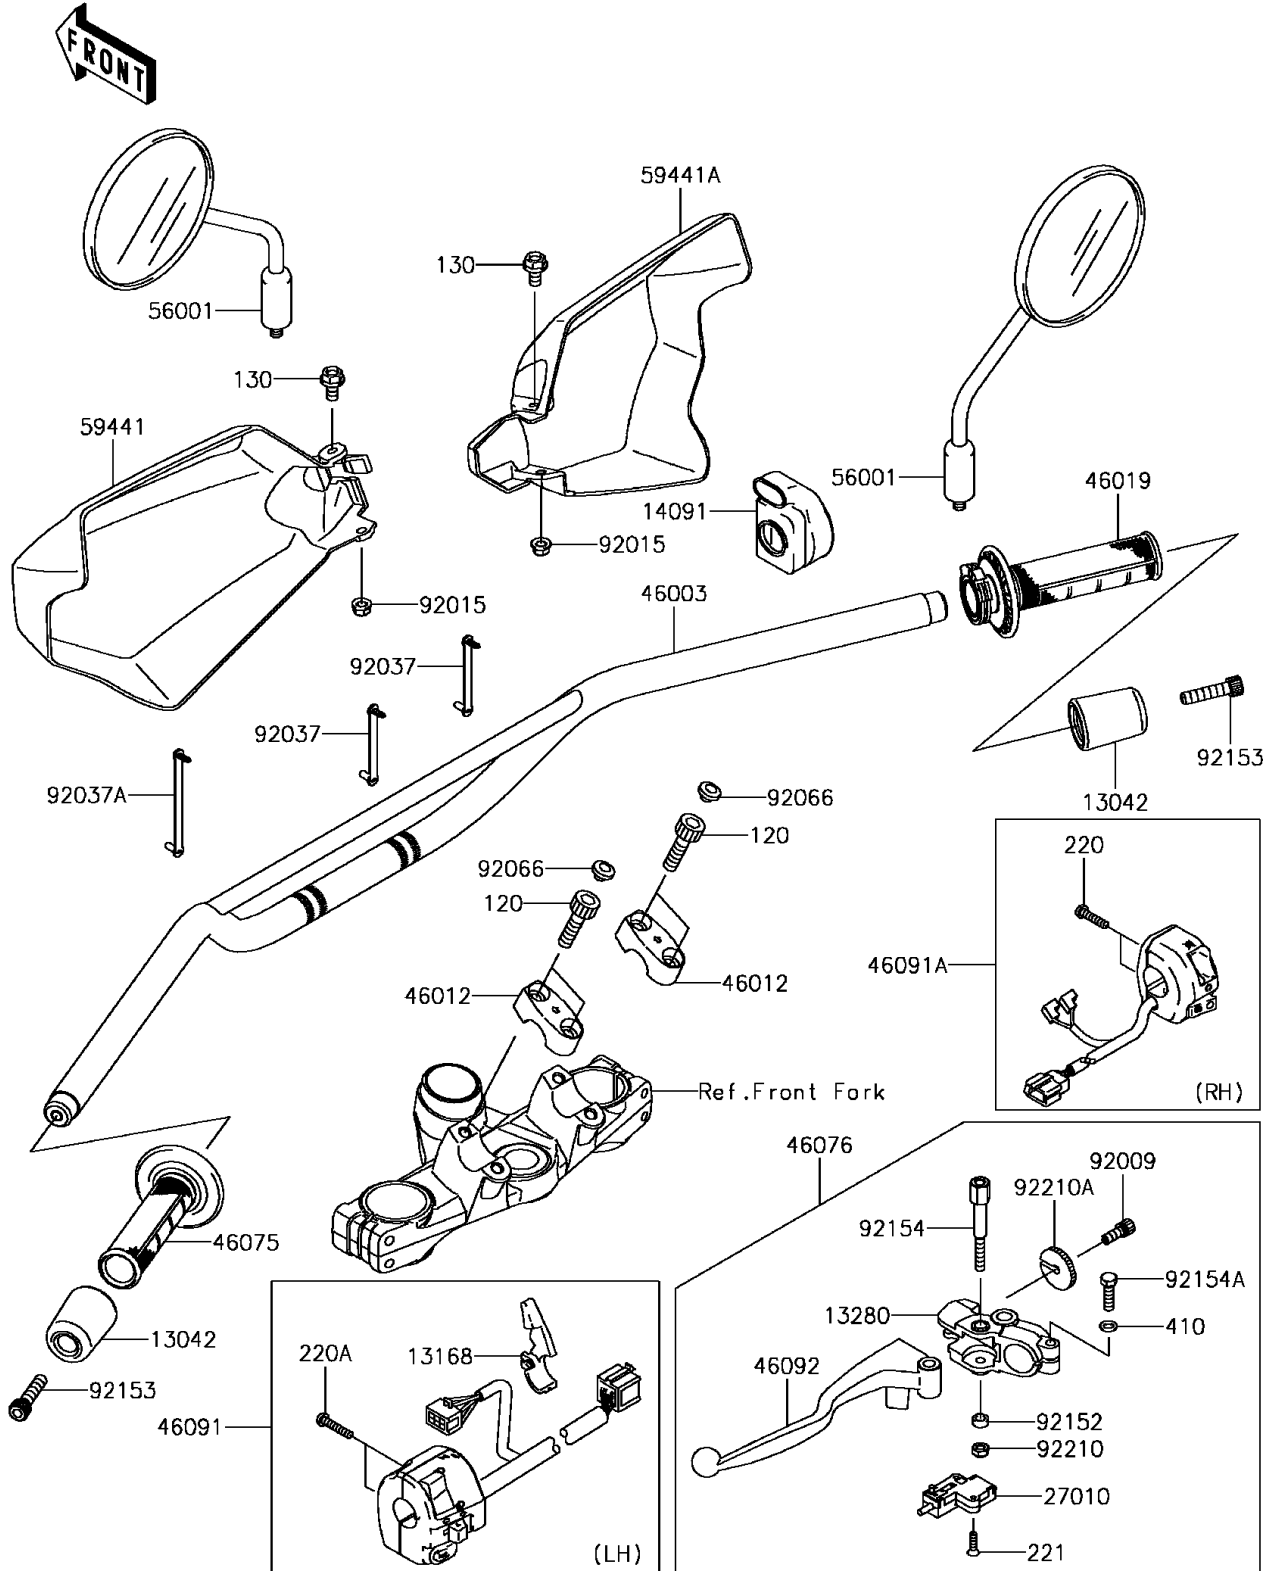

2015 KLR650 PARTS DIAGRAM

Handlebar

F2310

2015 KLR650 PARTS LIST

Handlebar

ITEM NAME	PART NUMBER	QUANTITY
BOLT-SOCKET,8X30 (Ref # 120)	120CB0830	4
BOLT-FLANGED,6X12 (Ref # 130)	130BB0612	2
SCREW-PAN-CROS,5X22 (Ref # 220)	220AB0522	2
SCREW-PAN-CROS,5X25 (Ref # 220A)	220AB0525	2
SCREW-CSK-CROS,3X16 (Ref # 221)	221AB0316	2
WASHER-PLAIN-SMALL,6MM (Ref # 410)	410AB0600	1
WEIGHT,HANDLE (Ref # 13042)	13042-5002	2
LEVER,CHOKE (Ref # 13168)	13168-1756	1
HOLDER,CLUTCH LEVER (Ref # 13280)	13280-0105	1
COVER,THROTTLE CASE (Ref # 14091)	14091-0182	1
SWITCH,CLUTCH,BLACK (Ref # 27010)	27010-1094	1
HANDLE,F.S.BLACK (Ref # 46003)	46003-0104-18R	1
HOLDER-HANDLE,UPP,F.S.BLACK (Ref # 46012)	46012-0042-18R	2
GRIP-ASSY,THROTTLE (Ref # 46019)	46019-0028	1
GRIP,LH (Ref # 46075)	46075-0043	1
LEVER-ASSY-GRIP,CLUTCH (Ref # 46076)	46076-0072	1
HOUSING-ASSY-CONTROL,LH (Ref # 46091)	46091-0193	1
HOUSING-ASSY-CONTROL,RH (Ref # 46091A)	46091-0289	1
LEVER-GRIP,CLUTCH (Ref # 46092)	46092-0050	1
MIRROR-ASSY (Ref # 56001)	56001-0303	2
COVER-HANDLE,LH,EBONY (Ref # 59441)	59441-0031-6C	1
COVER-HANDLE,RH,EBONY (Ref # 59441A)	59441-0032-6C	1
SCREW,CABLE ADJUST,8MM,BLACK (Ref # 92009)	92009-1134	1
NUT,LOCK,FLANGED,6MM (Ref # 92015)	92015-1603	2
CLAMP,SPEED,L=58 (Ref # 92037)	92037-1163	2
CLAMP,SPEED,L=80.5 (Ref # 92037A)	92037-1903	1
PLUG (Ref # 92066)	92066-0735	4
COLLAR,6.5X10.5X4 (Ref # 92152)	92152-0433	1
BOLT,SOCKET,8X40 (Ref # 92153)	92153-1901	2

2015 KLR650 PARTS LIST

Handlebar

ITEM NAME	PART NUMBER	QUANTITY
BOLT,6X58 (Ref # 92154)	92154-0370	1
BOLT,UPSET,6X22 (Ref # 92154A)	92154-1422	1
NUT,LOCK,6MM (Ref # 92210)	92210-0006	1
NUT,CABLE ADJUST LOCK,8MM (Ref # 92210A)	92210-0311	1