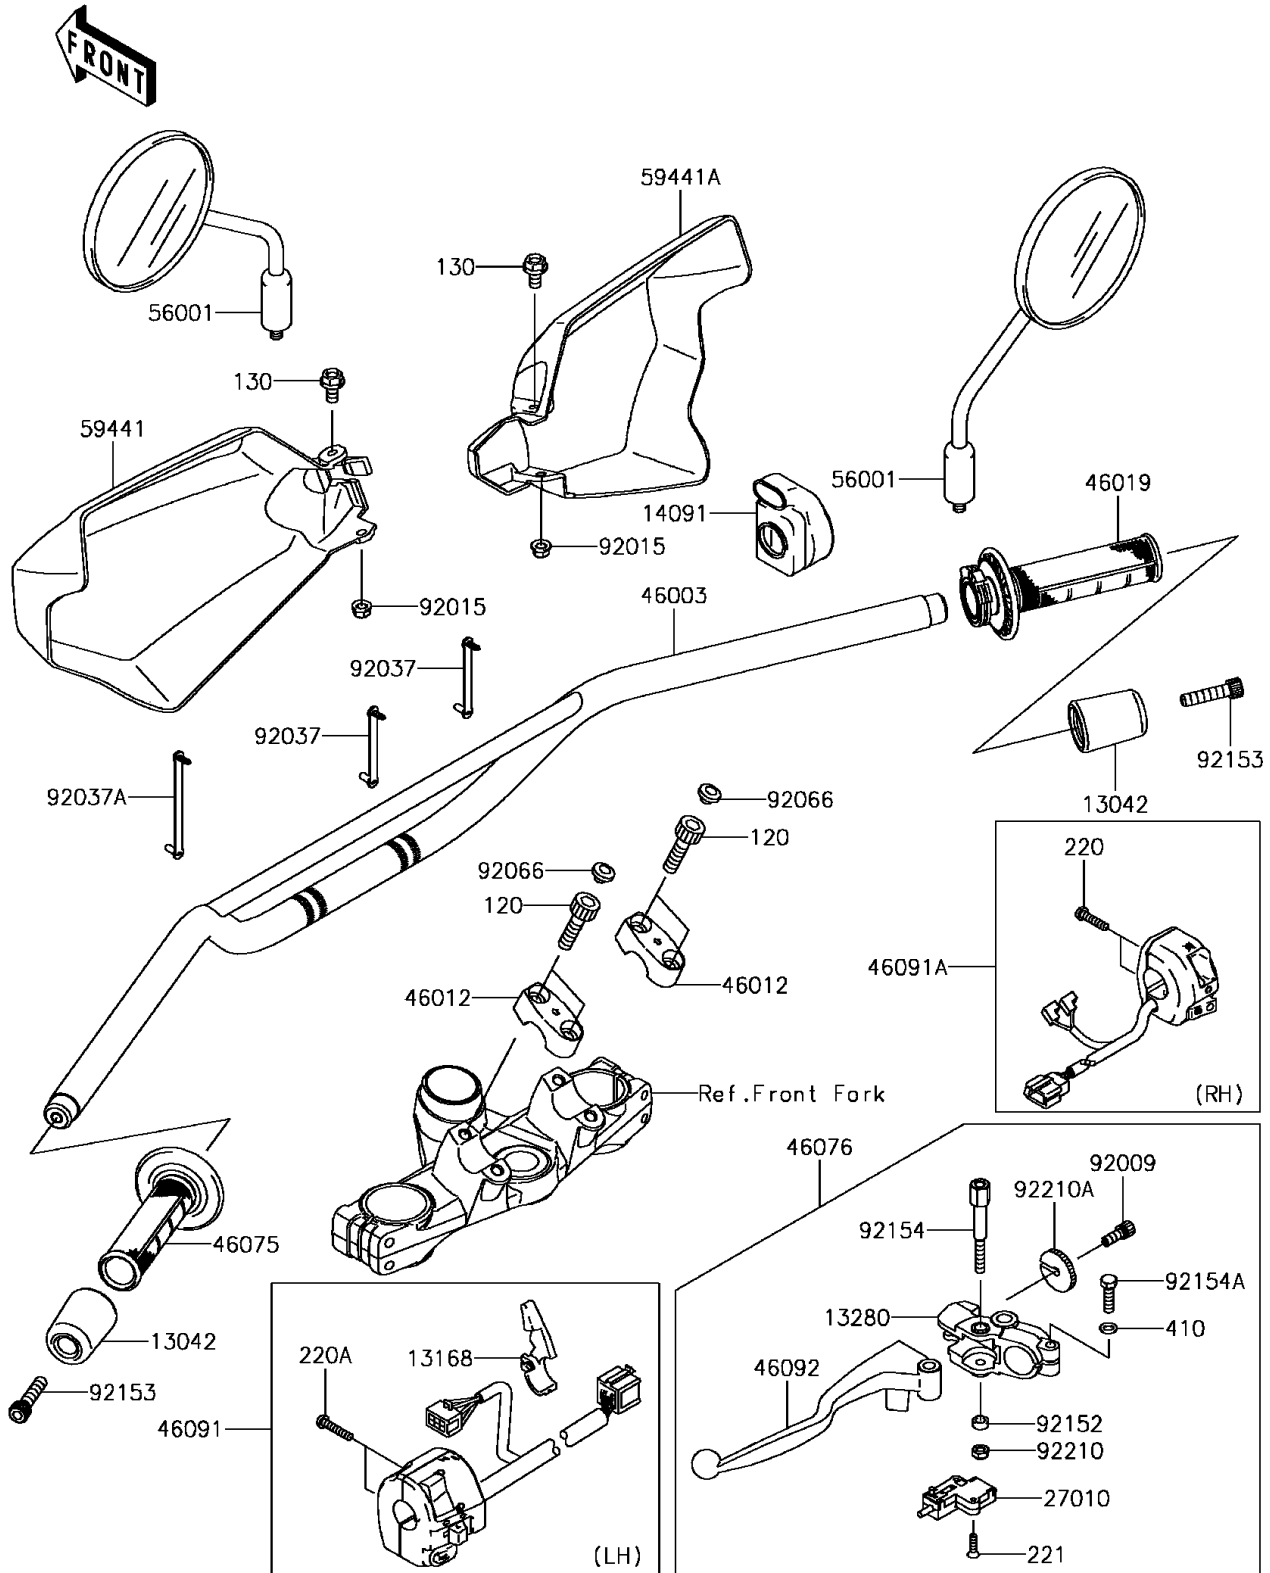

2015 KLR650 PARTS DIAGRAM

Handlebar

F2310

2015 KLR650 PARTS LIST

Handlebar

ITEM NAME	PART NUMBER	QUANTITY
BOLT-SOCKET,8X30 (Ref # 120)	120CB0830	4
BOLT-FLANGED,6X12 (Ref # 130)	130BB0612	2
SCREW-PAN-CROS,5X22 (Ref # 220)	220AB0522	2
SCREW-PAN-CROS,5X25 (Ref # 220A)	220AB0525	2
SCREW-CSK-CROS,3X16 (Ref # 221)	221AB0316	2
WASHER-PLAIN-SMALL,6MM (Ref # 410)	410AB0600	1
WEIGHT,HANDLE (Ref # 13042)	13042-5002	2
LEVER,CHOKE (Ref # 13168)	13168-1756	1
HOLDER,CLUTCH LEVER (Ref # 13280)	13280-0105	1
COVER,THROTTLE CASE (Ref # 14091)	14091-0182	1
SWITCH,CLUTCH,BLACK (Ref # 27010)	27010-1094	1
HANDLE,F.S.BLACK (Ref # 46003)	46003-0104-18R	1
HOLDER-HANDLE,UPP,F.S.BLACK (Ref # 46012)	46012-0042-18R	2
GRIP-ASSY,THROTTLE (Ref # 46019)	46019-0028	1
GRIP,LH (Ref # 46075)	46075-0043	1
LEVER-ASSY-GRIP,CLUTCH (Ref # 46076)	46076-0072	1
HOUSING-ASSY-CONTROL,LH (Ref # 46091)	46091-0193	1
HOUSING-ASSY-CONTROL,RH (Ref # 46091A)	46091-0289	1
LEVER-GRIP,CLUTCH (Ref # 46092)	46092-0050	1
MIRROR-ASSY (Ref # 56001)	56001-0303	2
COVER-HANDLE,LH,EBONY (Ref # 59441)	59441-0031-6C	1
COVER-HANDLE,RH,EBONY (Ref # 59441A)	59441-0032-6C	1
SCREW,CABLE ADJUST,8MM,BLACK (Ref # 92009)	92009-1134	1
NUT,LOCK,FLANGED,6MM (Ref # 92015)	92015-1603	2
CLAMP,SPEED,L=58 (Ref # 92037)	92037-1163	2
CLAMP,SPEED,L=80.5 (Ref # 92037A)	92037-1903	1
PLUG (Ref # 92066)	92066-0735	4
COLLAR,6.5X10.5X4 (Ref # 92152)	92152-0433	1
BOLT,SOCKET,8X40 (Ref # 92153)	92153-1901	2

2015 KLR650 PARTS LIST

Handlebar

ITEM NAME	PART NUMBER	QUANTITY
BOLT,6X58 (Ref # 92154)	92154-0370	1
BOLT,UPSET,6X22 (Ref # 92154A)	92154-1422	1
NUT,LOCK,6MM (Ref # 92210)	92210-0006	1
NUT,CABLE ADJUST LOCK,8MM (Ref # 92210A)	92210-0311	1