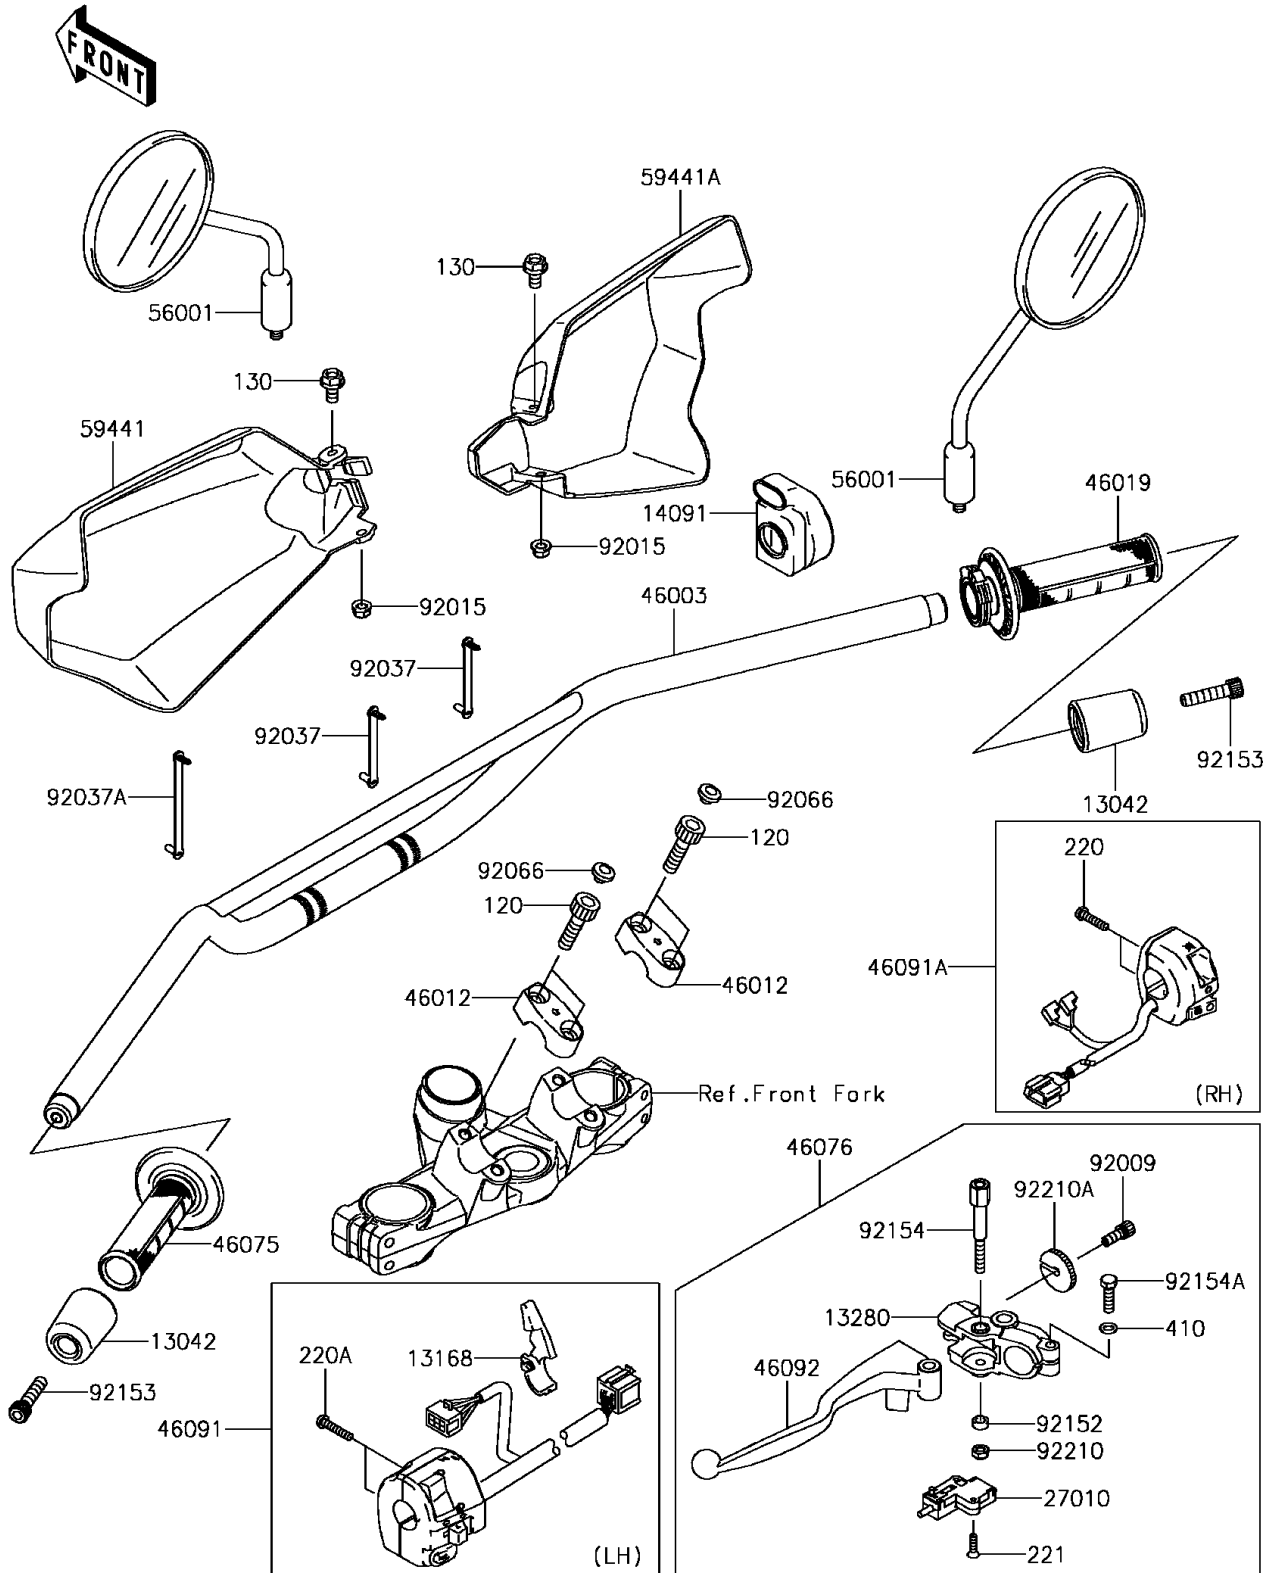

# 2017 KLR650 Camo PARTS DIAGRAM

Handlebar

F2310

## 2017 KLR650 Camo PARTS LIST

### Handlebar

ITEM NAME	PART NUMBER	QUANTITY
BOLT-SOCKET,8X30 (Ref # 120)	120CB0830	4
BOLT-FLANGED,6X12 (Ref # 130)	130BB0612	2
SCREW-PAN-CROS,5X22 (Ref # 220)	220AB0522	2
SCREW-PAN-CROS,5X25 (Ref # 220A)	220AB0525	2
SCREW-CSK-CROS,3X16 (Ref # 221)	221AB0316	2
WASHER-PLAIN-SMALL,6MM (Ref # 410)	410AB0600	1
WEIGHT,HANDLE (Ref # 13042)	13042-5002	2
LEVER,CHOKE (Ref # 13168)	13168-1756	1
HOLDER,CLUTCH LEVER (Ref # 13280)	13280-0105	1
COVER,THROTTLE CASE (Ref # 14091)	14091-0182	1
SWITCH,CLUTCH,BLACK (Ref # 27010)	27010-1094	1
HANDLE,F.S.BLACK (Ref # 46003)	46003-0104-18R	1
HOLDER-HANDLE,UPP,F.S.BLACK (Ref # 46012)	46012-0042-18R	2
GRIP-ASSY,THROTTLE (Ref # 46019)	46019-0028	1
GRIP,LH (Ref # 46075)	46075-0043	1
LEVER-ASSY-GRIP,CLUTCH (Ref # 46076)	46076-0072	1
HOUSING-ASSY-CONTROL,LH (Ref # 46091)	46091-0193	1
HOUSING-ASSY-CONTROL,RH (Ref # 46091A)	46091-0289	1
LEVER-GRIP,CLUTCH (Ref # 46092)	46092-0050	1
MIRROR-ASSY (Ref # 56001)	56001-0303	2
COVER-HANDLE,LH,EBONY (Ref # 59441)	59441-0031-6C	1
COVER-HANDLE,RH,EBONY (Ref # 59441A)	59441-0032-6C	1
SCREW,CABLE ADJUST,8MM,BLACK (Ref # 92009)	92009-1134	1
NUT,LOCK,FLANGED,6MM (Ref # 92015)	92015-1603	2
CLAMP,SPEED,L=58 (Ref # 92037)	92037-1163	2
CLAMP,SPEED,L=80.5 (Ref # 92037A)	92037-1903	1
PLUG (Ref # 92066)	92066-0735	4
COLLAR,6.5X10.5X4 (Ref # 92152)	92152-0433	1
BOLT,SOCKET,8X40 (Ref # 92153)	92153-1901	2

### Handlebar

ITEM NAME	PART NUMBER	QUANTITY
BOLT,6X58 (Ref # 92154)	92154-0370	1
BOLT,UPSET,6X22 (Ref # 92154A)	92154-1422	1
NUT,LOCK,6MM (Ref # 92210)	92210-0006	1
NUT,CABLE ADJUST LOCK,8MM (Ref # 92210A)	92210-0311	1