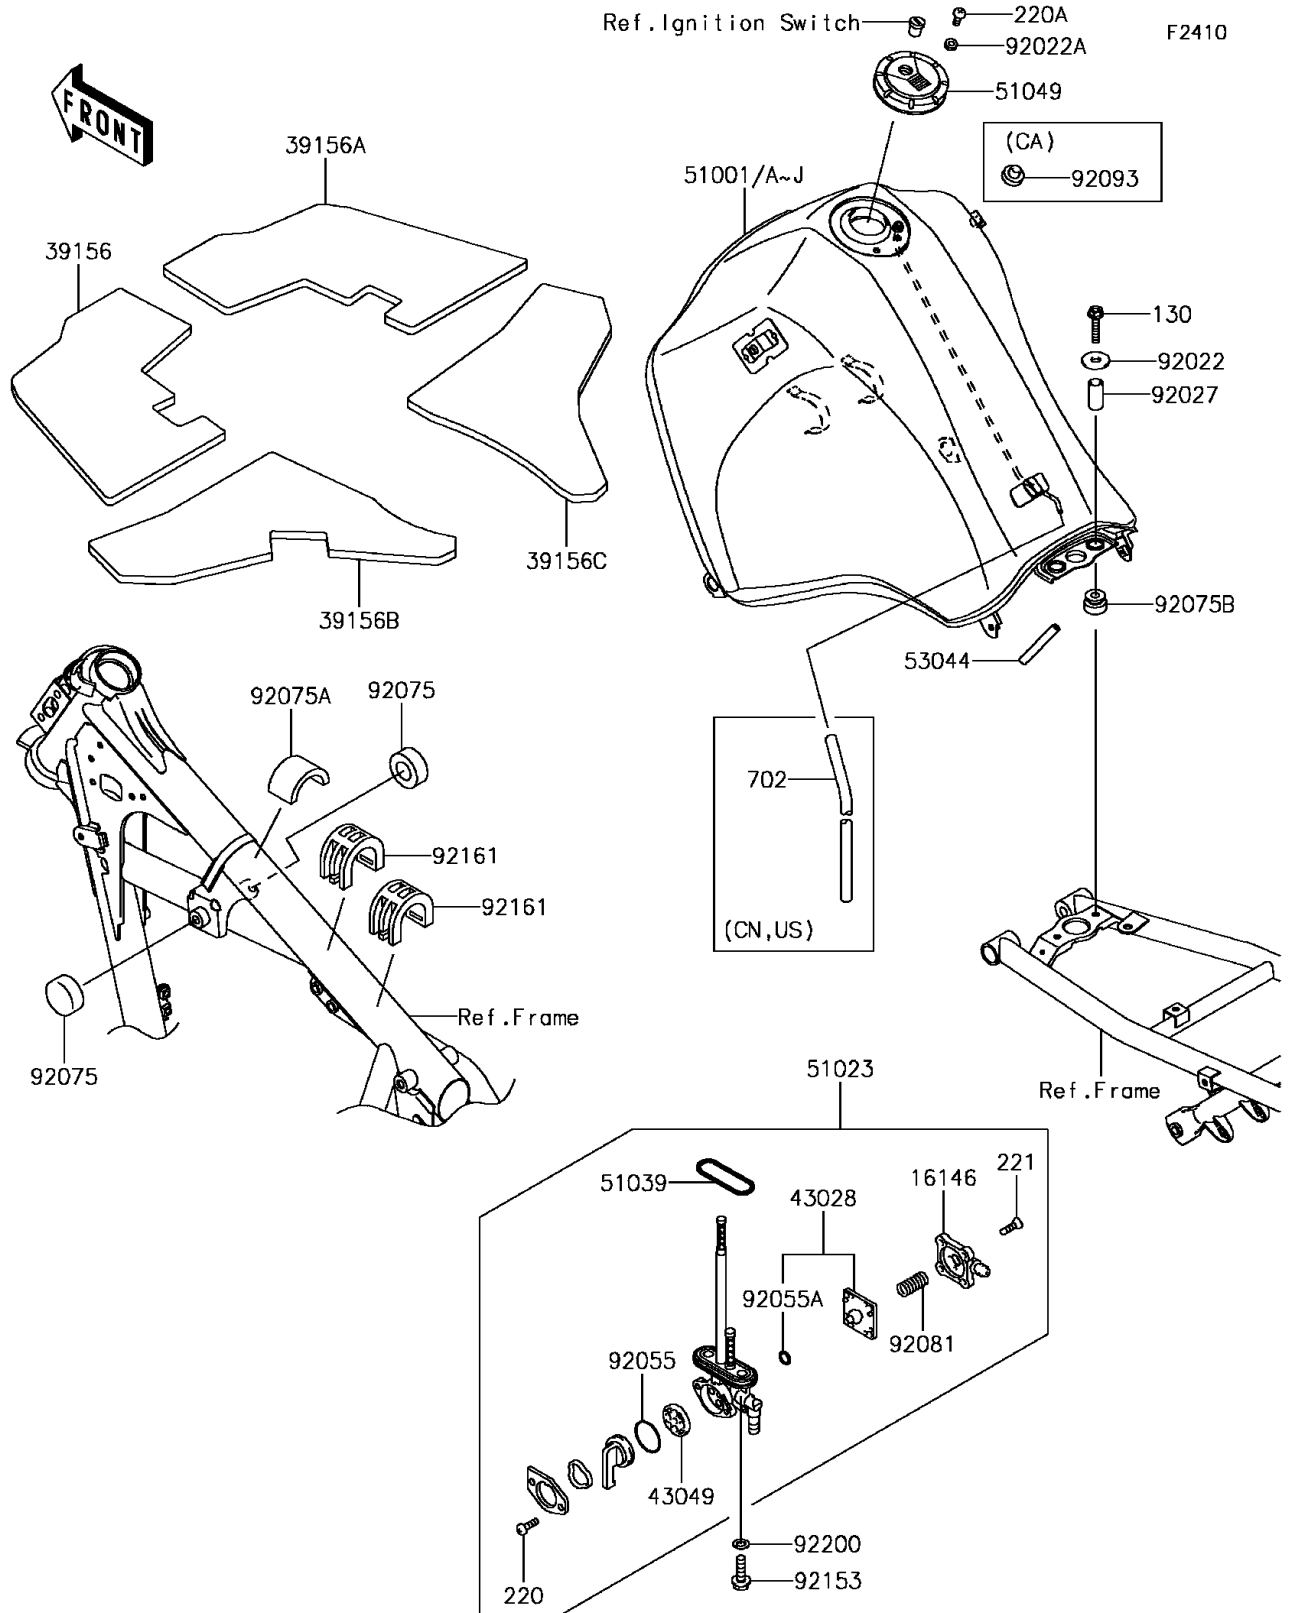

2015 KLR™ 650 PARTS DIAGRAM

Fuel Tank

2015 KLR™ 650 PARTS LIST

Fuel Tank

ITEM NAME	PART NUMBER	QUANTITY
-----------	-------------	----------