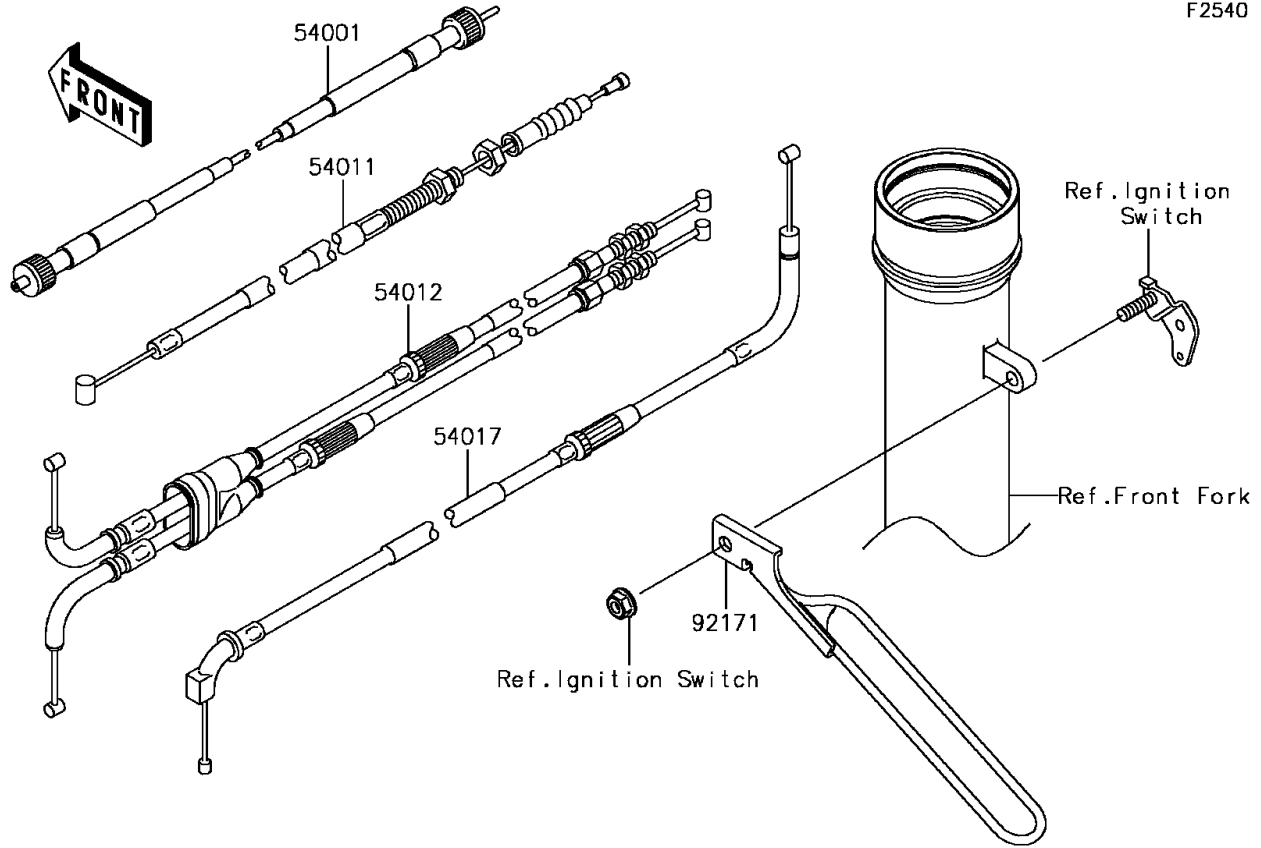

2015 KLR650 PARTS DIAGRAM

Cables

F2540

2015 KLR650 PARTS LIST

Cables

ITEM NAME	PART NUMBER	QUANTITY
BOLT-FLANGED,6X10 (Ref # 130)	130BB0610	1
CABLE-SPEEDMETER (Ref # 54001)	54001-0026	1
CABLE-CLUTCH (Ref # 54011)	54011-0556	1
CABLE-THROTTLE (Ref # 54012)	54012-0184	1
CABLE-STARTER (Ref # 54017)	54017-0042	1
CLAMP,CABLE (Ref # 92171)	92171-0941	1
CLAMP,UPP BRACKET,LH (Ref # 92173)	92173-0206	1
CLAMP,UPP BRACKET,RH (Ref # 92173A)	92173-0207	1
CLAMP,2.9MM DIA. (Ref # 92173B)	92173-0212	1
CLAMP,2.3MM DIA. (Ref # 92173C)	92173-0213	1