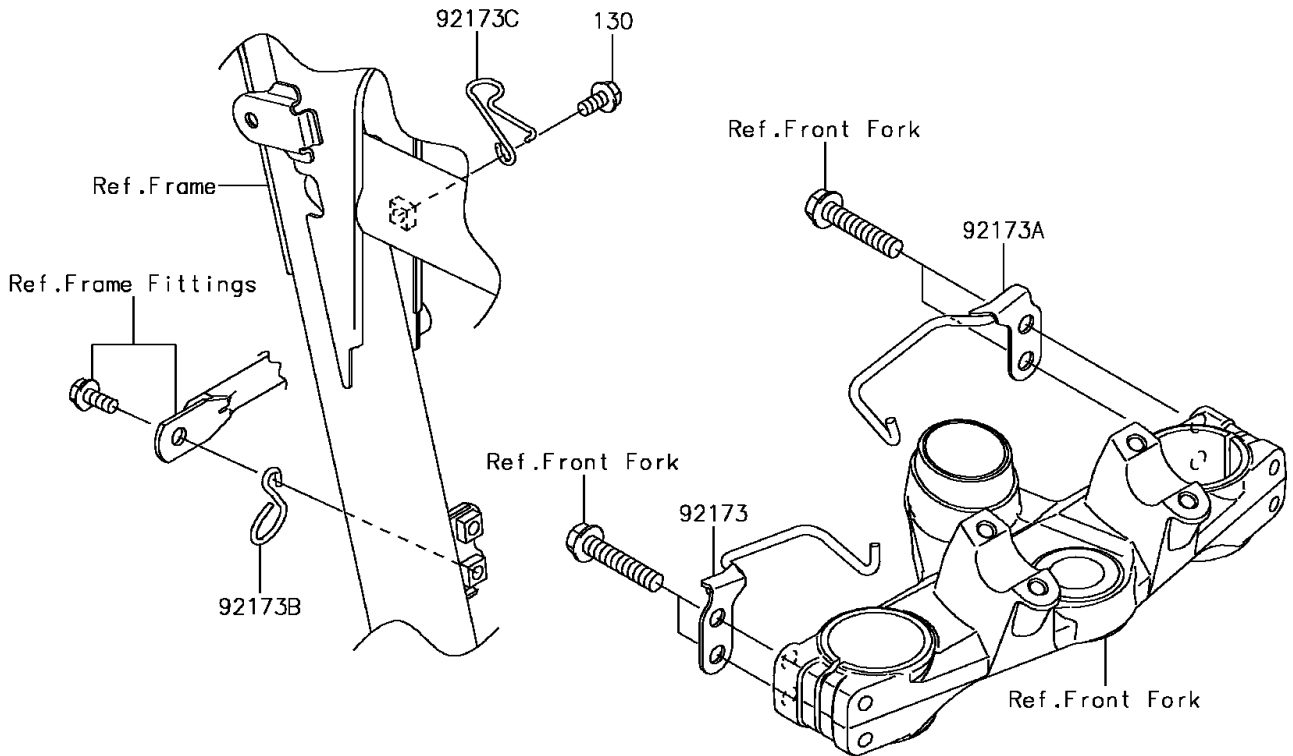

2015 KLR650 PARTS DIAGRAM

Cables

F2540

2015 KLR650 PARTS LIST

Cables

ITEM NAME	PART NUMBER	QUANTITY
BOLT-FLANGED,6X10 (Ref # 130)	130BB0610	1
CABLE-SPEEDMETER (Ref # 54001)	54001-0026	1
CABLE-CLUTCH (Ref # 54011)	54011-0556	1
CABLE-THROTTLE (Ref # 54012)	54012-0184	1
CABLE-STARTER (Ref # 54017)	54017-0042	1
CLAMP,CABLE (Ref # 92171)	92171-0941	1
CLAMP,UPP BRACKET,LH (Ref # 92173)	92173-0206	1
CLAMP,UPP BRACKET,RH (Ref # 92173A)	92173-0207	1
CLAMP,2.9MM DIA. (Ref # 92173B)	92173-0212	1
CLAMP,2.3MM DIA. (Ref # 92173C)	92173-0213	1