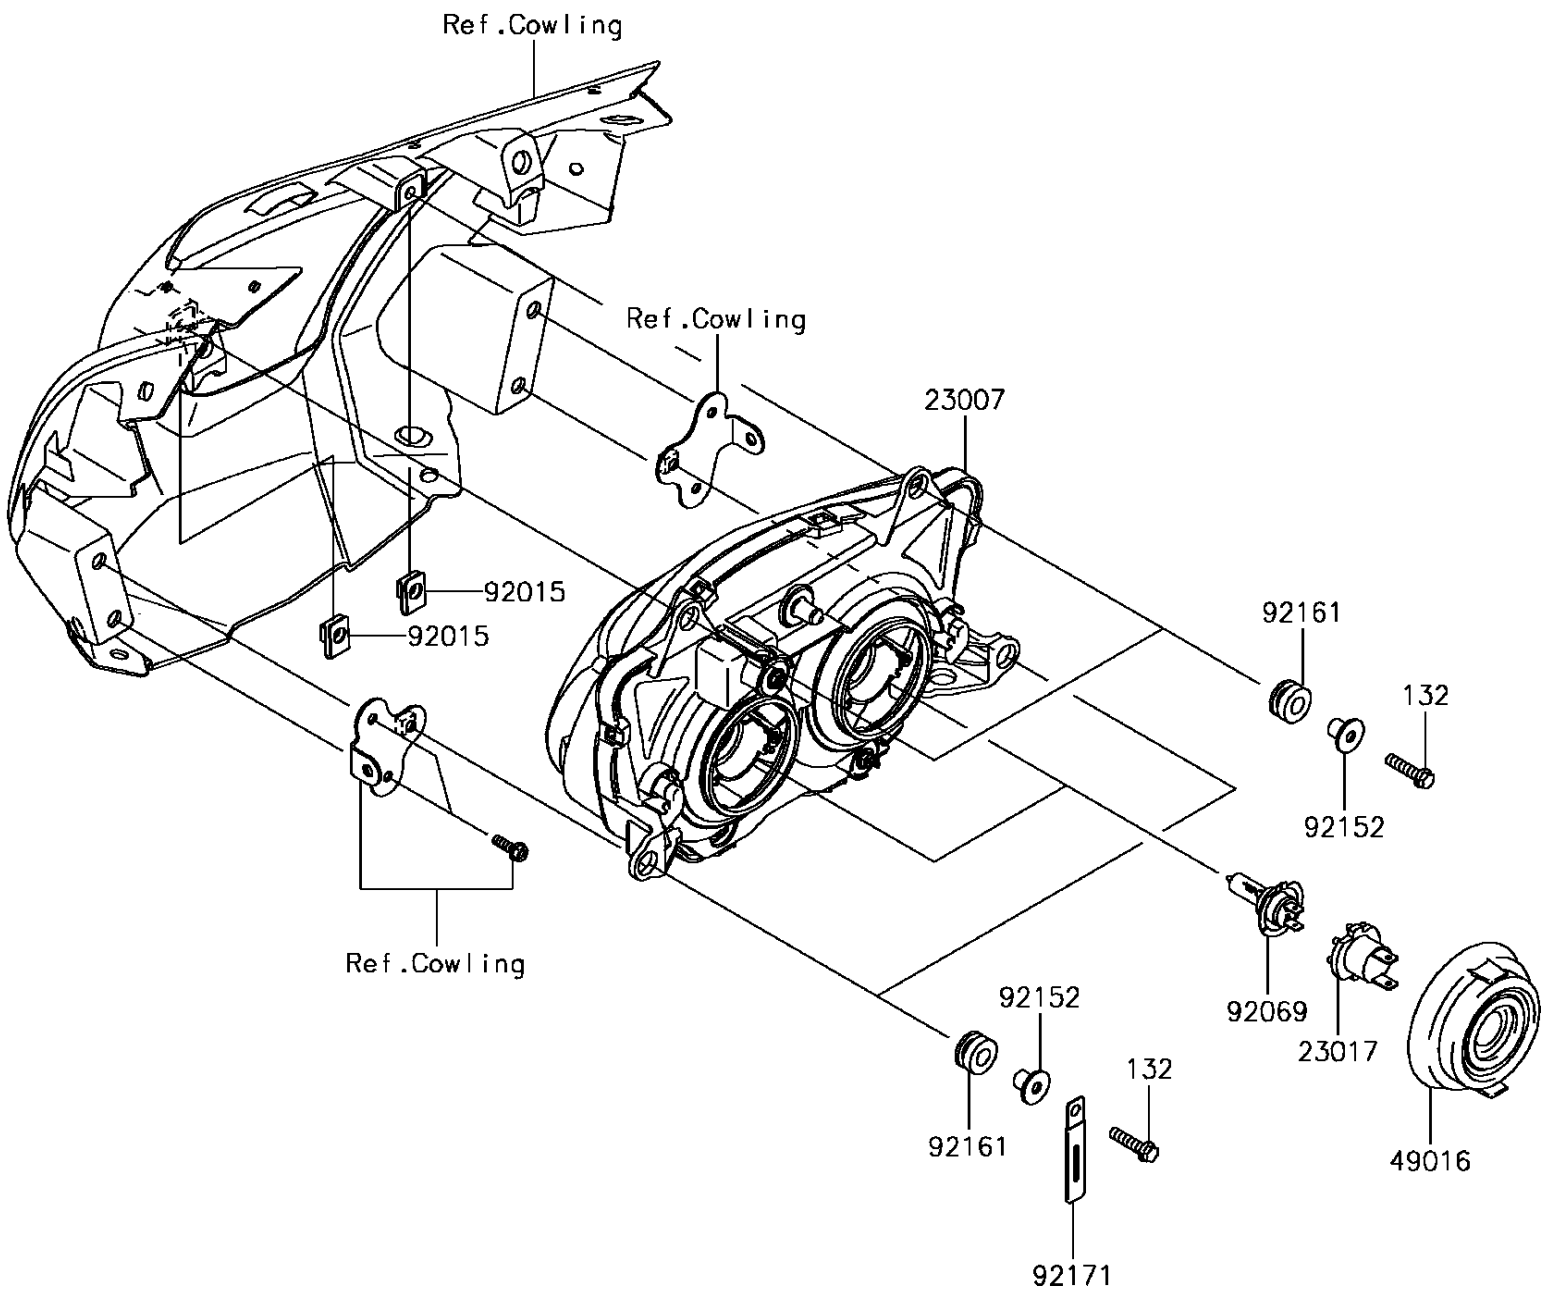

2015 KLR650 PARTS DIAGRAM

Headlight(s)

F2710

2015 KLR650 PARTS LIST

Headlight(s)

ITEM NAME	PART NUMBER	QUANTITY
BOLT-FLANGED-SMALL,6X25 (Ref # 132)	132BB0625	4
LENS-COMP,HEAD LAMP (Ref # 23007)	23007-0093	1
SOCKET,HEAD LAMP (Ref # 23017)	23017-0004	2
COVER-SEAL,HEAD LAMP (Ref # 49016)	49016-0043	2
NUT,6MM (Ref # 92015)	92015-1602	2
BULB,12V 55W,H7 (Ref # 92069)	92069-0053	2
COLLAR (Ref # 92152)	92152-0599	4
DAMPER (Ref # 92161)	92161-0036	4
CLAMP,WIRING HARNESS,L=60 (Ref # 92171)	92171-1425	2