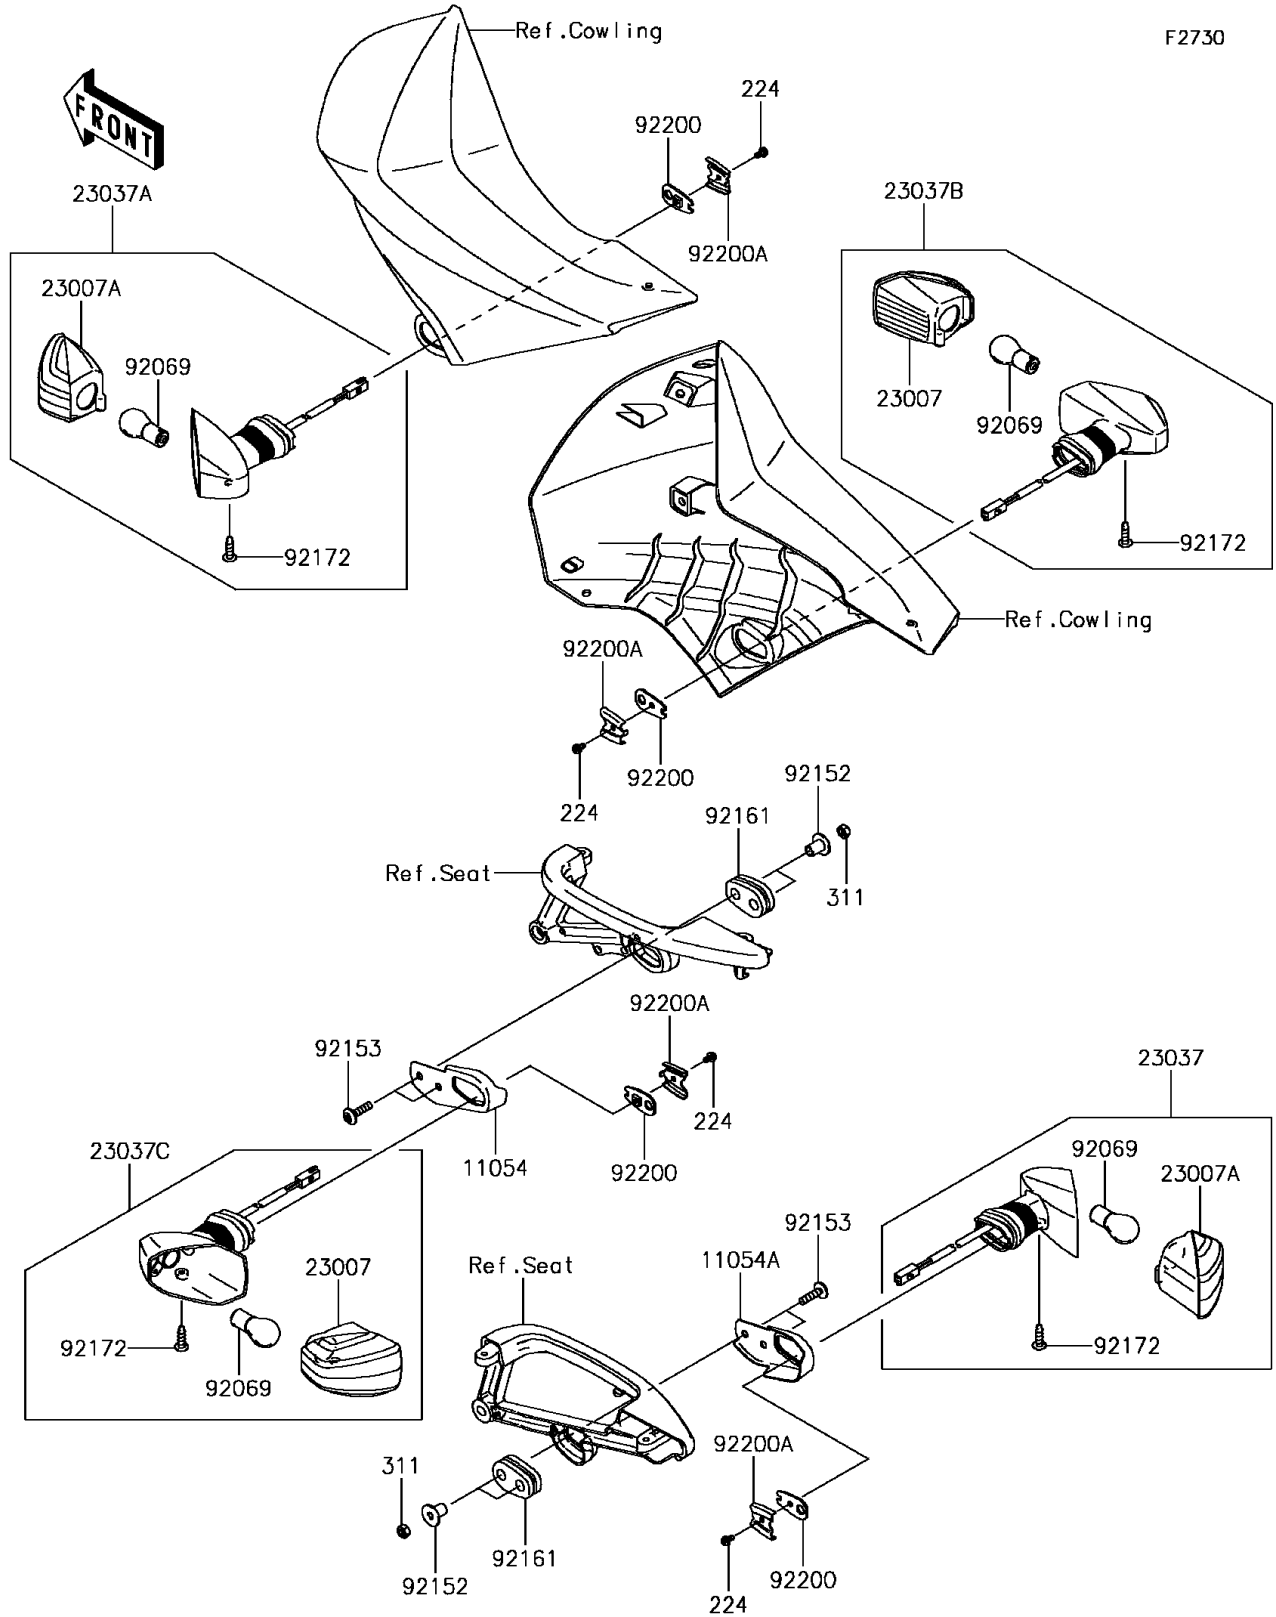

2015 KLR™ 650 PARTS DIAGRAM

Turn Signals

F2730

2015 KLR™ 650 PARTS LIST

Turn Signals

ITEM NAME	PART NUMBER	QUANTITY
-----------	-------------	----------