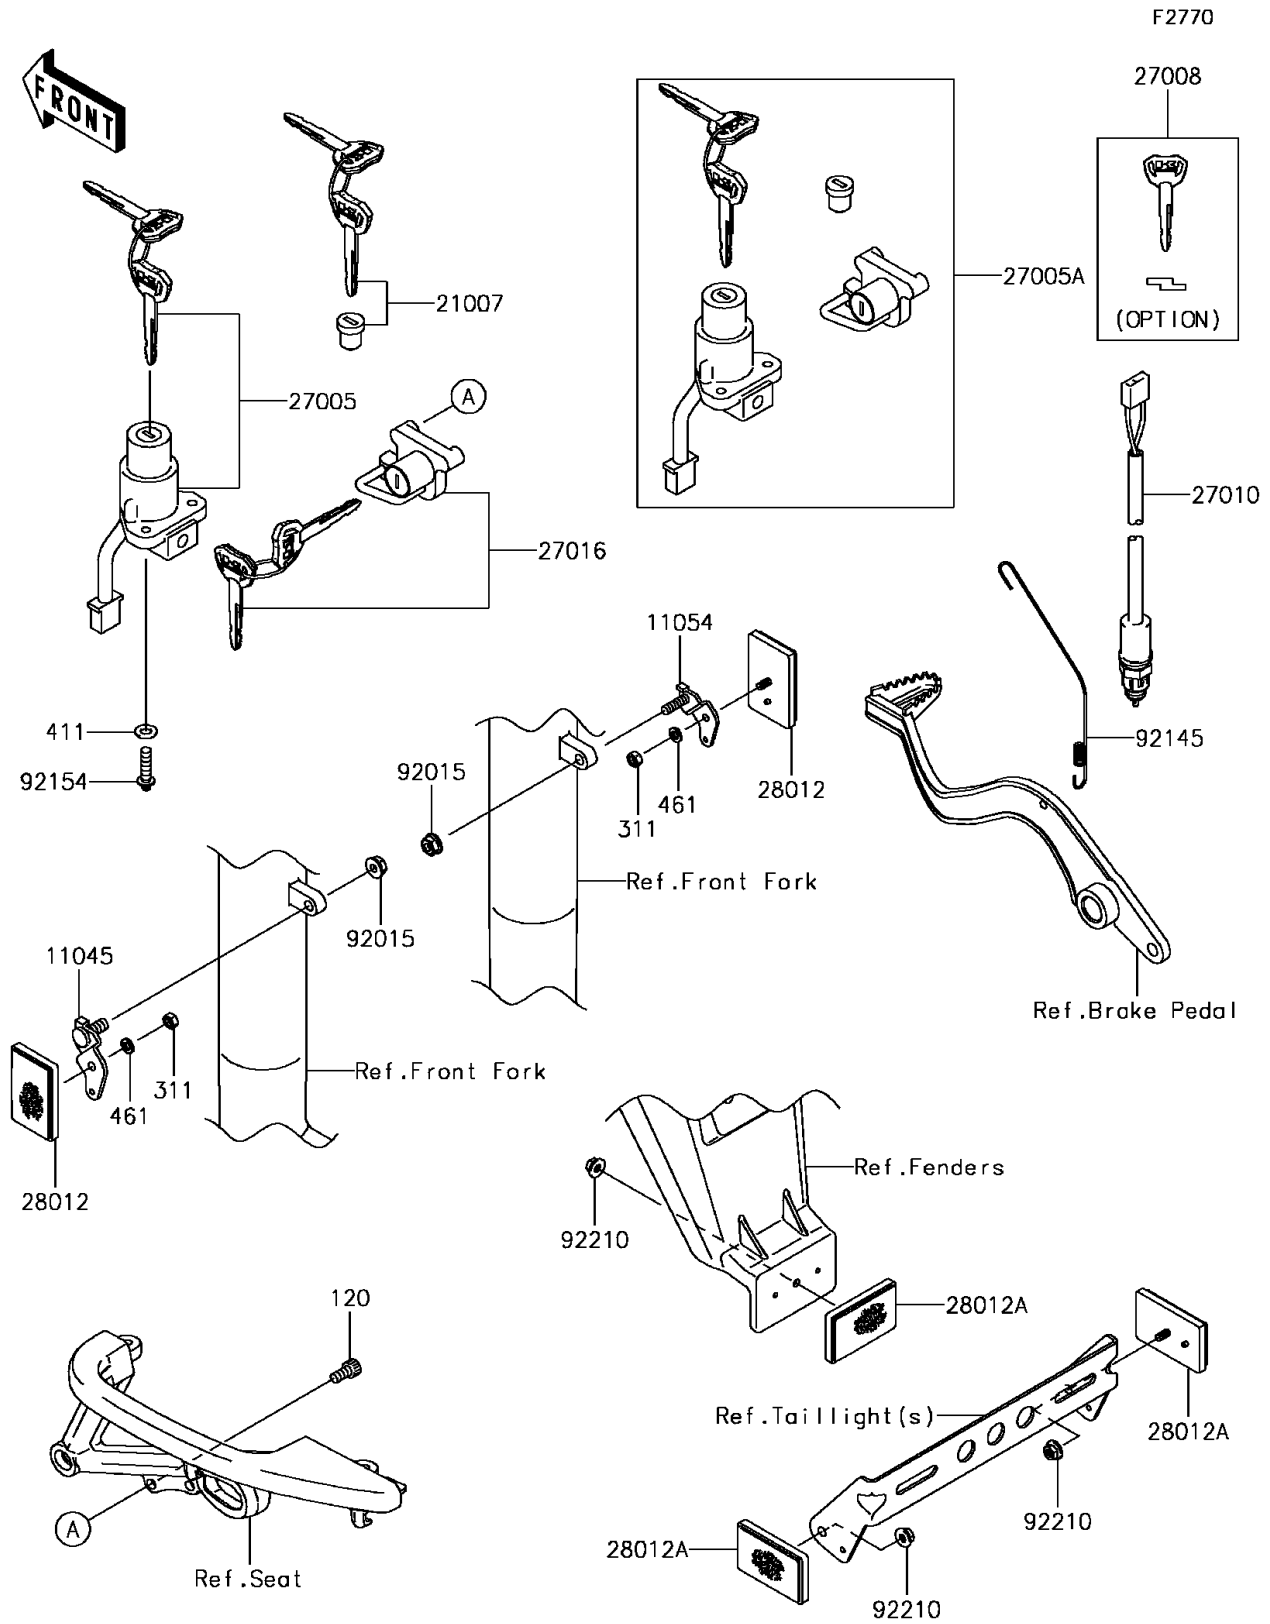

2015 KLR650 PARTS DIAGRAM

Ignition Switch

2015 KLR650 PARTS LIST

Ignition Switch

ITEM NAME	PART NUMBER	QUANTITY
BOLT-SOCKET,6X12 (Ref # 120)	120CB0612	2
NUT-HEX,5MM (Ref # 311)	311AB0500	2
WASHER-PLAIN,6MM (Ref # 411)	411AA0600	2
WASHER-SPRING,5MM (Ref # 461)	461DB0500	2
BRACKET,REFLECTOR,FR (Ref # 11045)	11045-1354	1
BRACKET,REFLECTOR,FR (Ref # 11054)	11054-1889	1
ROTOR,LOCK,TANK CAP (Ref # 21007)	21007-5074	1
SWITCH-ASSY-IGNITION (Ref # 27005)	27005-0591	1
SWITCH-ASSY-IGNITION (Ref # 27005A)	27005-5152	1
KEY-LOCK,BLANK (Ref # 27008)	27008-0559	1
SWITCH,REAR BRAKE (Ref # 27010)	27010-0119	1
LOCK-ASSY (Ref # 27016)	27016-5385	1
REFLECTOR-REFLEX (Ref # 28012)	28012-1003	2
REFLECTOR-REFLEX (Ref # 28012A)	28012-1088	3
NUT,FLANGED,6MM,BLACK (Ref # 92015)	92015-1233	2
SPRING (Ref # 92145)	92145-0778	1
BOLT,TORX,6X22 (Ref # 92154)	92154-1858	2
NUT,FLANGED,5MM (Ref # 92210)	92210-0007	3