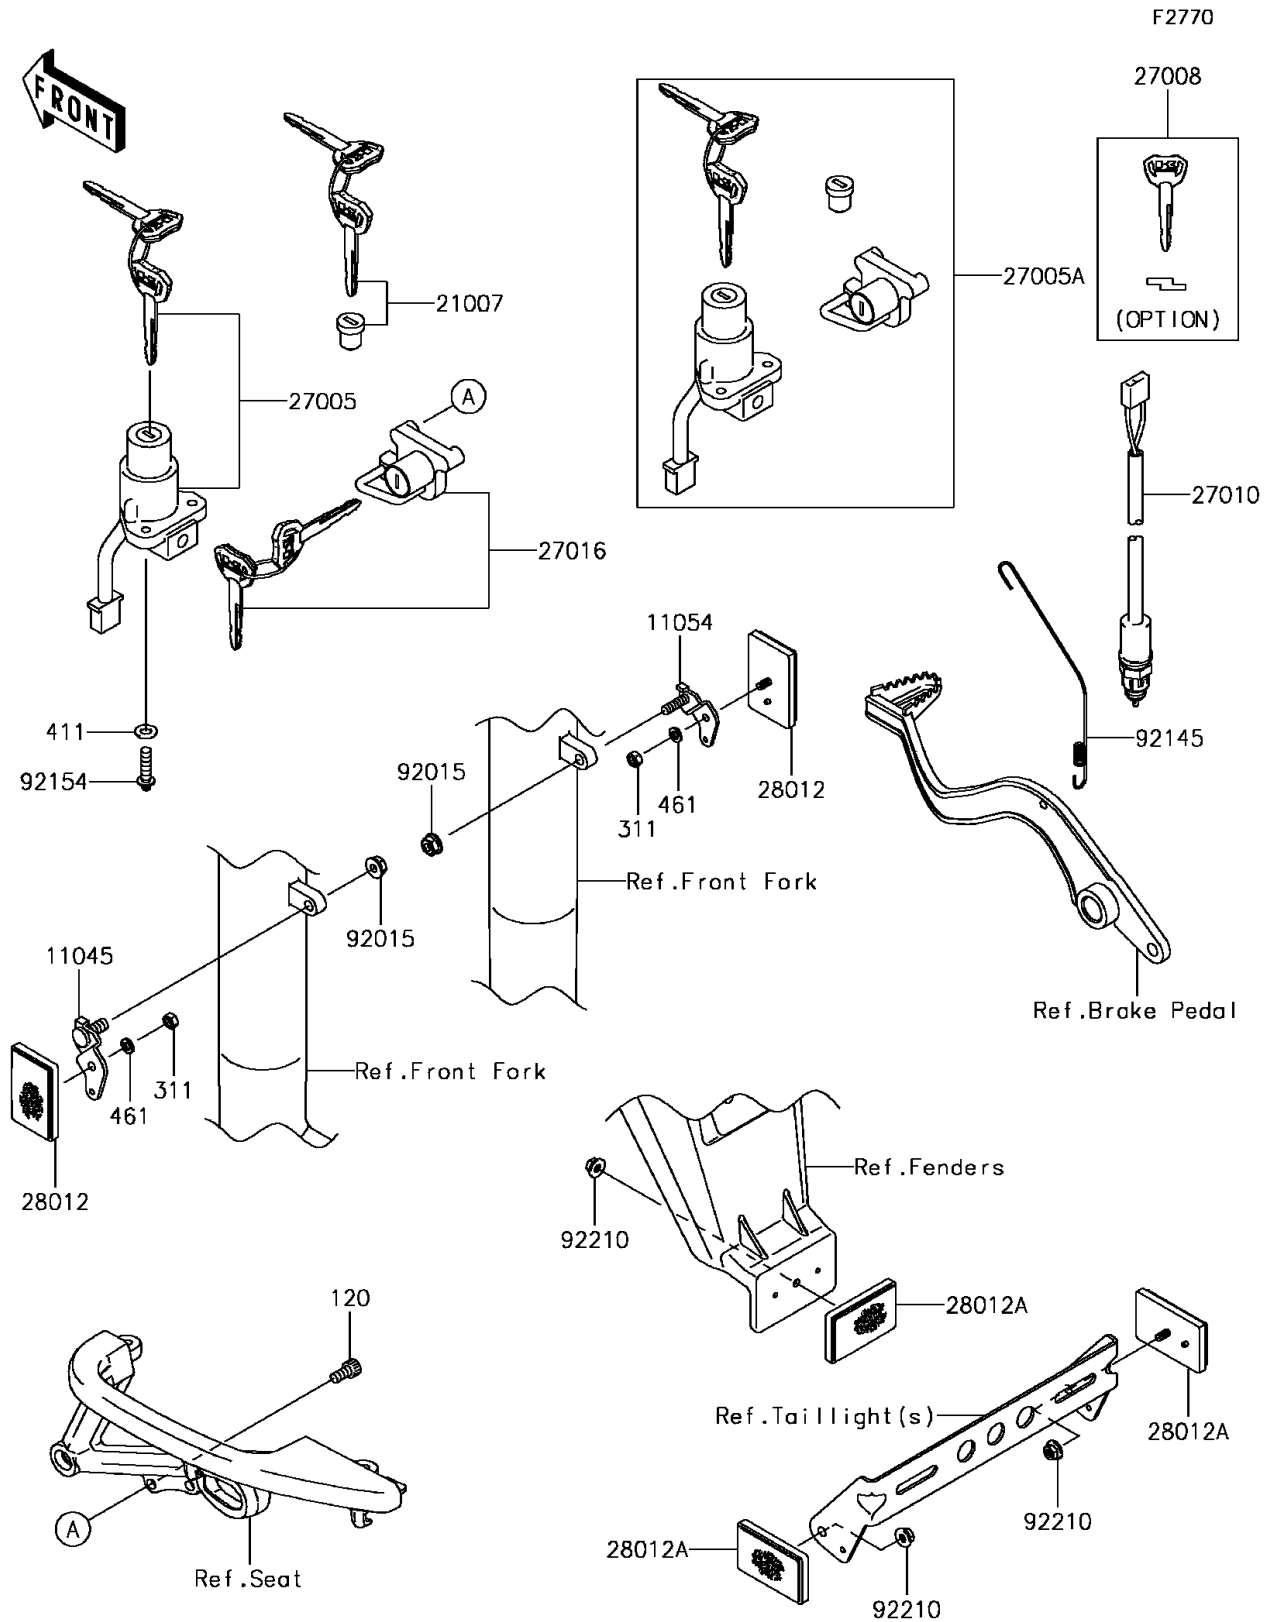

2015 KLR650 PARTS DIAGRAM

Ignition Switch

2015 KLR650 PARTS LIST

Ignition Switch

ITEM NAME	PART NUMBER	QUANTITY
BOLT-SOCKET,6X12 (Ref # 120)	120CB0612	2
NUT-HEX,5MM (Ref # 311)	311AB0500	2
WASHER-PLAIN,6MM (Ref # 411)	411AA0600	2
WASHER-SPRING,5MM (Ref # 461)	461DB0500	2
BRACKET,REFLECTOR,FR (Ref # 11045)	11045-1354	1
BRACKET,REFLECTOR,FR (Ref # 11054)	11054-1889	1
ROTOR,LOCK,TANK CAP (Ref # 21007)	21007-5074	1
SWITCH-ASSY-IGNITION (Ref # 27005)	27005-0591	1
SWITCH-ASSY-IGNITION (Ref # 27005A)	27005-5152	1
KEY-LOCK,BLANK (Ref # 27008)	27008-0559	1
SWITCH,REAR BRAKE (Ref # 27010)	27010-0119	1
LOCK-ASSY (Ref # 27016)	27016-5385	1
REFLECTOR-REFLEX (Ref # 28012)	28012-1003	2
REFLECTOR-REFLEX (Ref # 28012A)	28012-1088	3
NUT,FLANGED,6MM,BLACK (Ref # 92015)	92015-1233	2
SPRING (Ref # 92145)	92145-0778	1
BOLT,TORX,6X22 (Ref # 92154)	92154-1858	2
NUT,FLANGED,5MM (Ref # 92210)	92210-0007	3