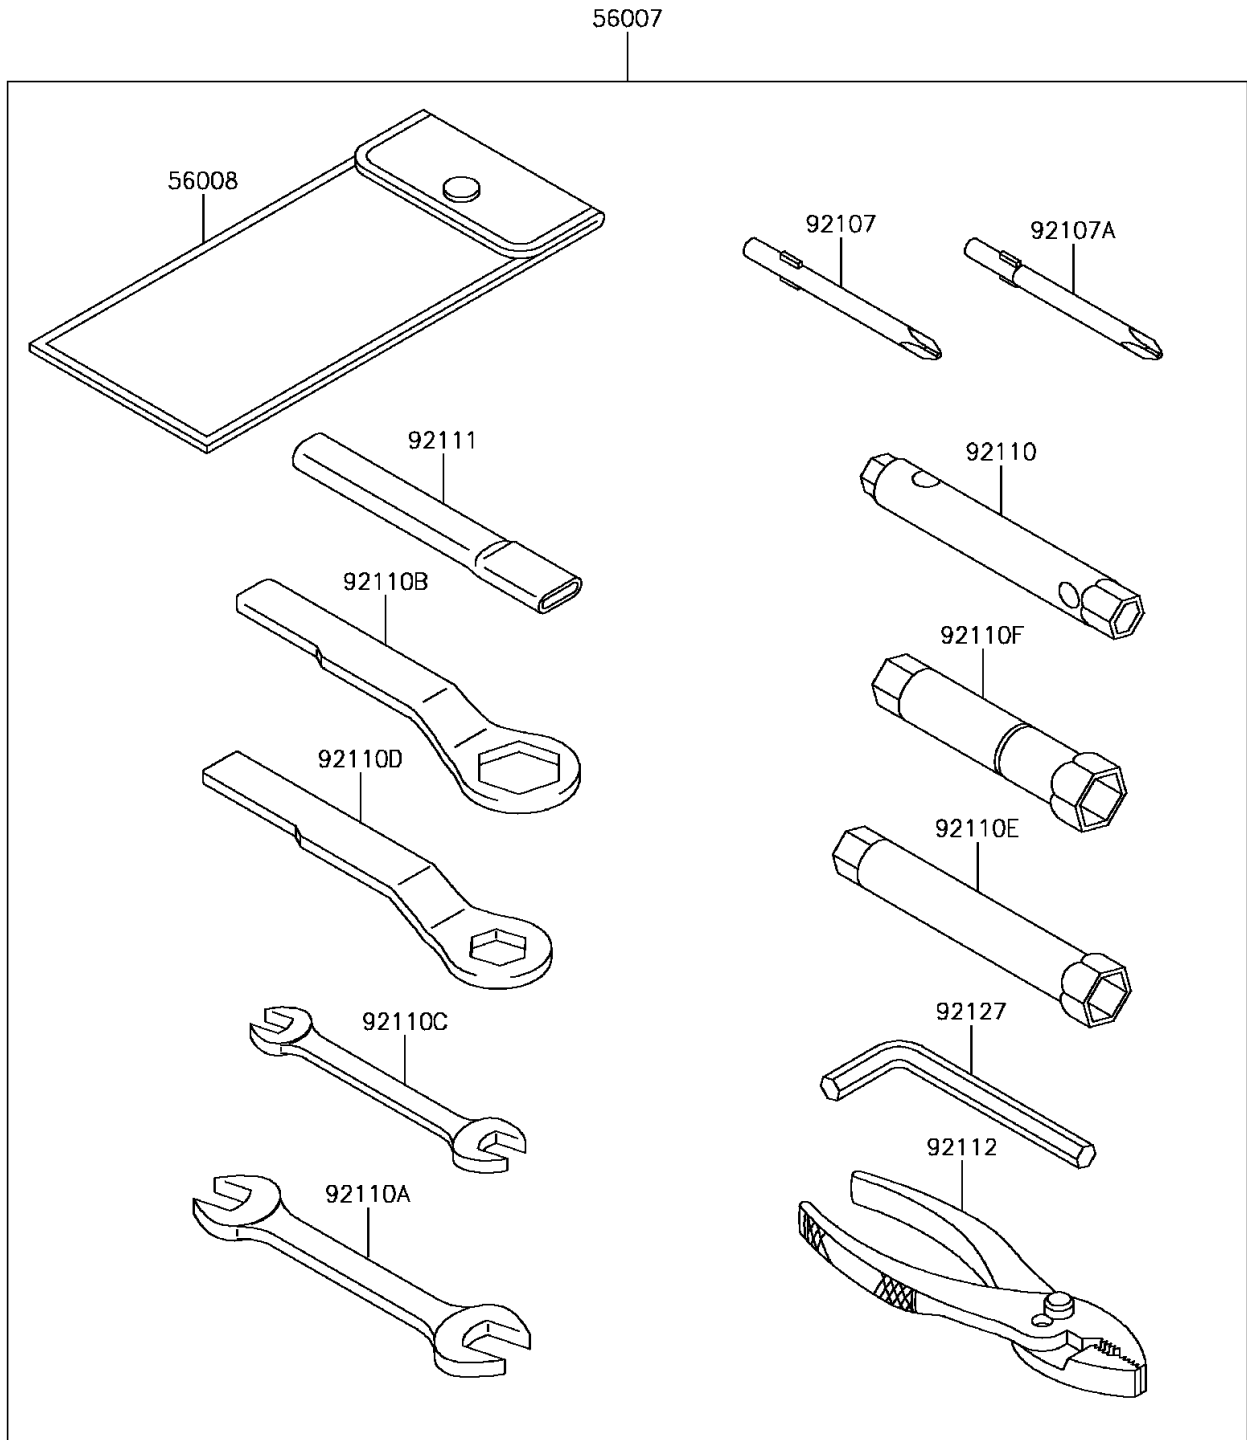

2015 KLR650 PARTS DIAGRAM

Owner's Tools

F2810

2015 KLR650 PARTS LIST

Owner's Tools

ITEM NAME	PART NUMBER	QUANTITY
TOOL-KIT (Ref # 56007)	56007-0127	1
BAG,TOOL (Ref # 56008)	56008-0036	1
TOOL-DRIVER,#2PHILLIPS (Ref # 92107)	92107-0020	1
TOOL-DRIVER,#3PHILLIPS (Ref # 92107A)	92107-0021	1
TOOL-WRENCH,BOX,8X10 (Ref # 92110)	92110-0049	1
TOOL-WRENCH,OPEN END,14X17 (Ref # 92110A)	92110-0057	1
TOOL-WRENCH,BOX END,27MM (Ref # 92110B)	92110-0065	1
TOOL-WRENCH,OPEN END,10X12 (Ref # 92110C)	92110-0564	1
TOOL-WRENCH,BOX END,19MM (Ref # 92110D)	92110-0578	1
TOOL-WRENCH,BOX,12MM (Ref # 92110E)	92110-0579	1
TOOL-WRENCH,BOX,18MM (Ref # 92110F)	92110-0580	1
TOOL-BAR,WRENCH (Ref # 92111)	92111-0008	1
TOOL-PLIERS (Ref # 92112)	92112-0007	1
TOOL-WRENCH,ALLEN,6MM (Ref # 92127)	92127-003	1