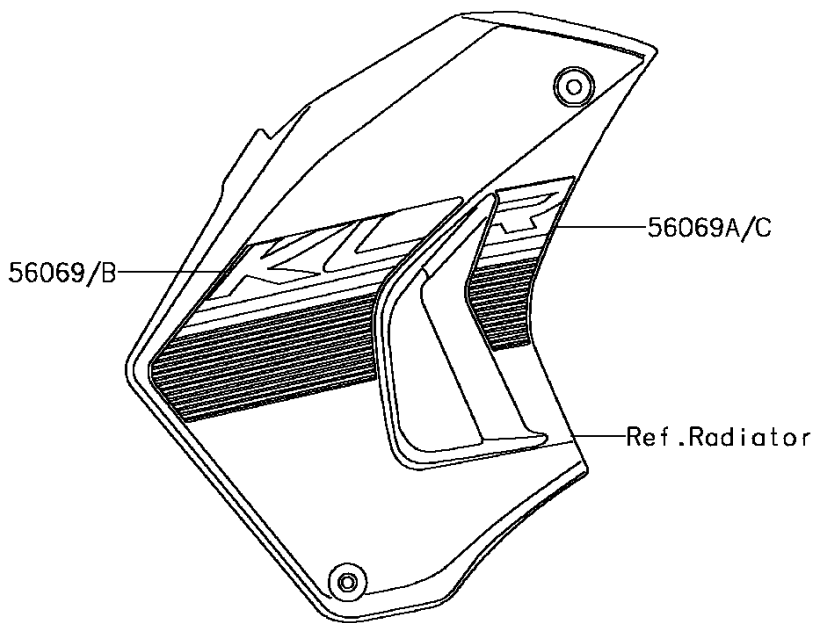

2015 KLR650 PARTS DIAGRAM

Decals(Green)(White)(EFF)

F2861

2015 KLR650 PARTS LIST

Decals(Green)(White)(EFF)

ITEM NAME	PART NUMBER	QUANTITY
PATTERN,SHROUD,LH,FR (Ref # 56069)	56069-7714	1
PATTERN,SHROUD,LH,RR (Ref # 56069A)	56069-7715	1
PATTERN,SHROUD,RH,FR (Ref # 56069B)	56069-7716	1
PATTERN,SHROUD,RH,RR (Ref # 56069C)	56069-7717	1
PATTERN,SIDE COVER,LH (Ref # 56069D)	56069-7718	1
PATTERN,SIDE COVER,RH (Ref # 56069E)	56069-7719	1