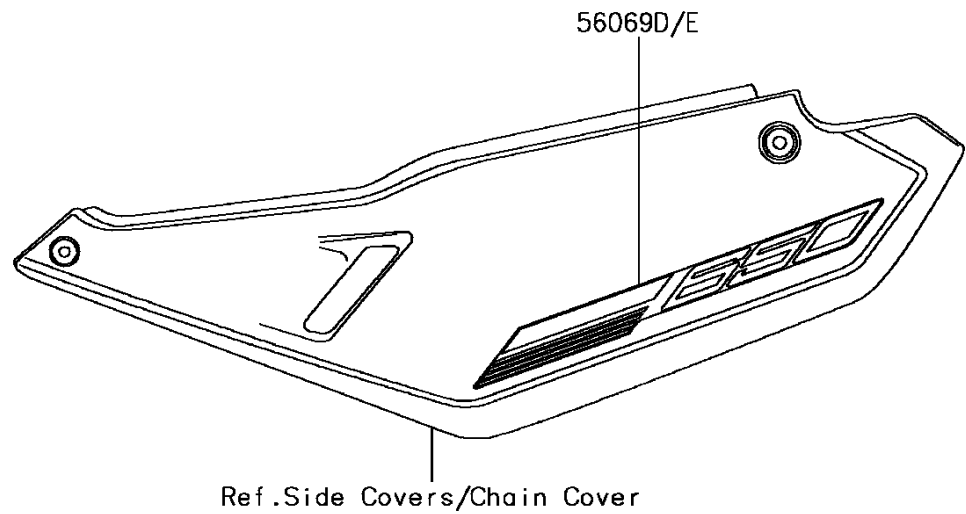

2015 KLR650 PARTS DIAGRAM

Decals(Green)(White)(EFF)

F2861

2015 KLR650 PARTS LIST

Decals(Green)(White)(EFF)

ITEM NAME	PART NUMBER	QUANTITY
PATTERN,SHROUD,LH,FR (Ref # 56069)	56069-7714	1
PATTERN,SHROUD,LH,RR (Ref # 56069A)	56069-7715	1
PATTERN,SHROUD,RH,FR (Ref # 56069B)	56069-7716	1
PATTERN,SHROUD,RH,RR (Ref # 56069C)	56069-7717	1
PATTERN,SIDE COVER,LH (Ref # 56069D)	56069-7718	1
PATTERN,SIDE COVER,RH (Ref # 56069E)	56069-7719	1