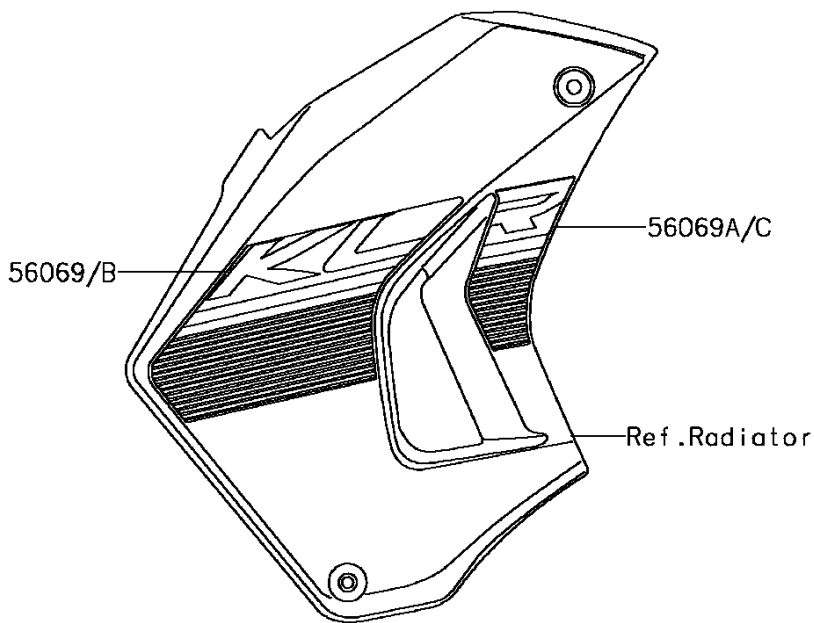

2015 KLR™ 650 PARTS DIAGRAM

Decals(Green)(White)(EFF)

F2861

2015 KLR™ 650 PARTS LIST

Decals(Green)(White)(EFF)

ITEM NAME	PART NUMBER	QUANTITY
-----------	-------------	----------