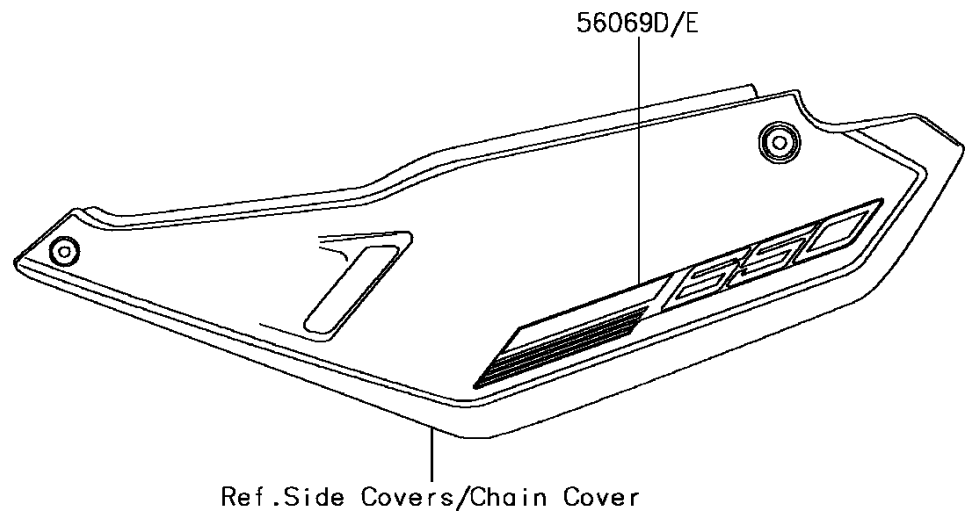

2015 KLR™ 650 PARTS DIAGRAM

Decals(Green)(White)(EFF)

F2861

2015 KLR™ 650 PARTS LIST

Decals(Green)(White)(EFF)

ITEM NAME	PART NUMBER	QUANTITY
-----------	-------------	----------