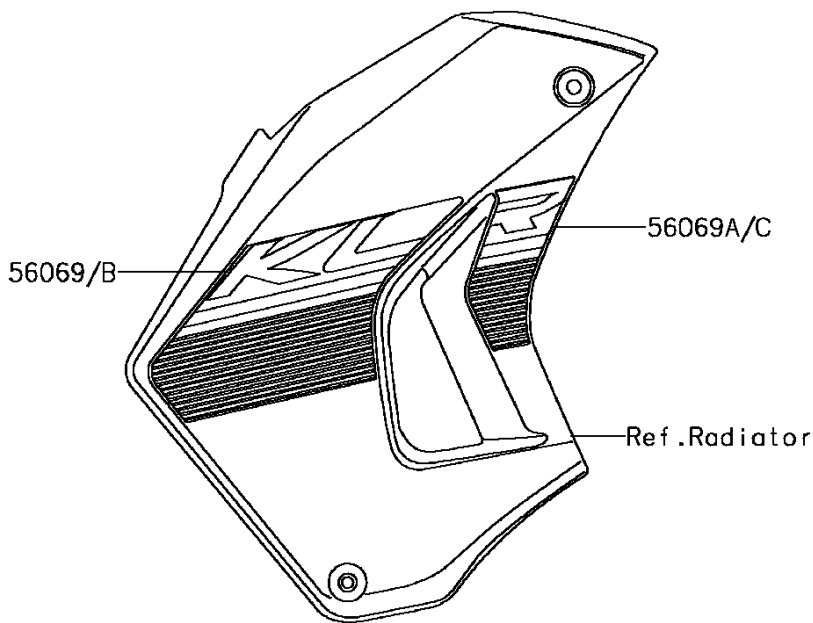

2015 KLR650 PARTS DIAGRAM

Decals(Graystone)(EFF)

F2861A

2015 KLR650 PARTS LIST

Decals(Graystone)(EFF)

ITEM NAME	PART NUMBER	QUANTITY
PATTERN,SHROUD,LH,FR (Ref # 56069)	56069-7720	1
PATTERN,SHROUD,LH,RR (Ref # 56069A)	56069-7721	1
PATTERN,SHROUD,RH,FR (Ref # 56069B)	56069-7722	1
PATTERN,SHROUD,RH,RR (Ref # 56069C)	56069-7723	1
PATTERN,SIDE COVER,LH (Ref # 56069D)	56069-7724	1
PATTERN,SIDE COVER,RH (Ref # 56069E)	56069-7725	1