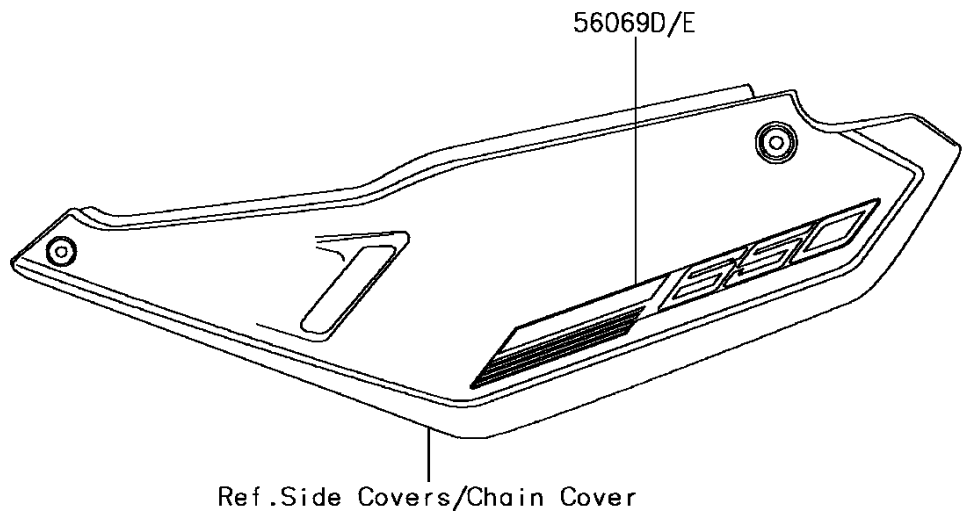

2015 KLR650 PARTS DIAGRAM

Decals(Graystone)(EFF)

F2861A

2015 KLR650 PARTS LIST

Decals(Graystone)(EFF)

ITEM NAME	PART NUMBER	QUANTITY
PATTERN,SHROUD,LH,FR (Ref # 56069)	56069-7720	1
PATTERN,SHROUD,LH,RR (Ref # 56069A)	56069-7721	1
PATTERN,SHROUD,RH,FR (Ref # 56069B)	56069-7722	1
PATTERN,SHROUD,RH,RR (Ref # 56069C)	56069-7723	1
PATTERN,SIDE COVER,LH (Ref # 56069D)	56069-7724	1
PATTERN,SIDE COVER,RH (Ref # 56069E)	56069-7725	1