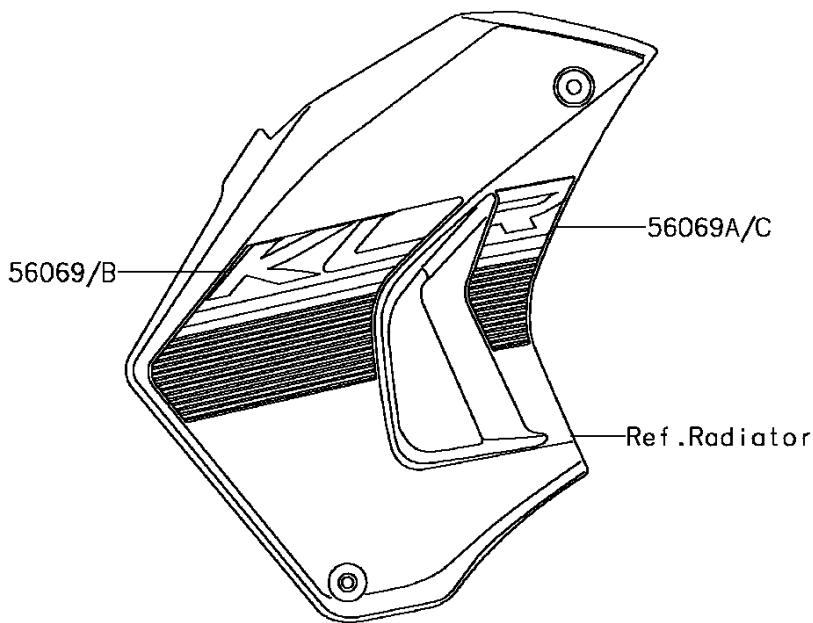

2015 KLR™ 650 PARTS DIAGRAM

Decals(Graystone)(EFF)

F2861A

2015 KLR™ 650 PARTS LIST

Decals(Graystone)(EFF)

| ITEM NAME | PART NUMBER | QUANTITY |
|-----------|-------------|----------|
|-----------|-------------|----------|