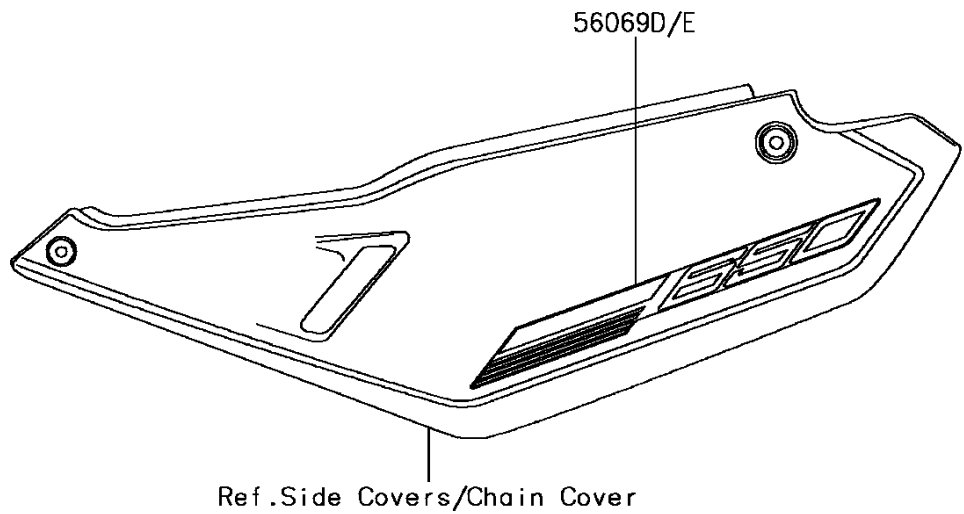

2015 KLR™ 650 PARTS DIAGRAM

Decals(Graystone)(EFF)

F2861A

2015 KLR™ 650 PARTS LIST

Decals(Graystone)(EFF)

| ITEM NAME | PART NUMBER | QUANTITY |
|-----------|-------------|----------|
|-----------|-------------|----------|