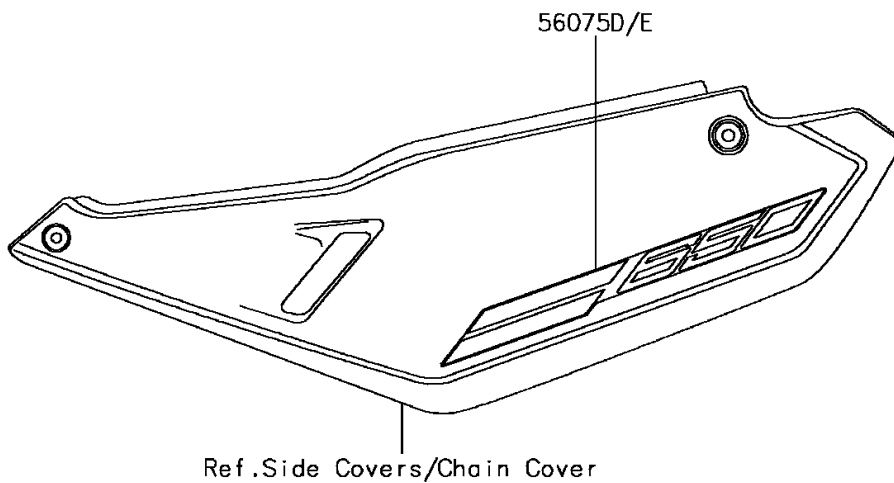

2016 KLR™ 650 PARTS DIAGRAM

Decals(Green)(EGF)

F2861B

2016 KLR™ 650 PARTS LIST

Decals(Green)(EGF)

ITEM NAME	PART NUMBER	QUANTITY
PATTERN,SHROUD,LH,FR (Ref # 56075)	56075-1232	1
PATTERN,SHROUD,LH,RR (Ref # 56075A)	56075-1233	1
PATTERN,SHROUD,RH,FR (Ref # 56075B)	56075-1234	1
PATTERN,SHROUD,RH,RR (Ref # 56075C)	56075-1235	1
PATTERN,SIDE COVER,LH (Ref # 56075D)	56075-1236	1
PATTERN,SIDE COVER,RH (Ref # 56075E)	56075-1237	1