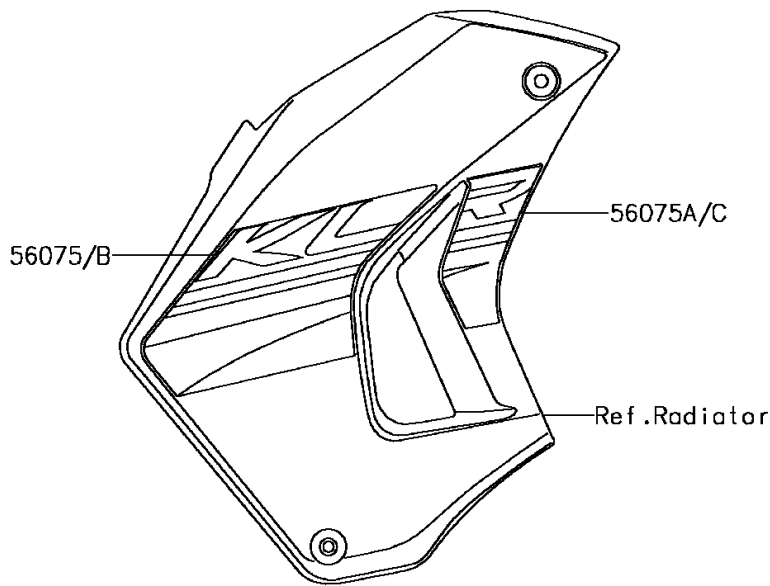

2016 KLR™ 650 PARTS DIAGRAM

Decals(Green)(EGF)

F2861B

2016 KLR™ 650 PARTS LIST

Decals(Green)(EGF)

ITEM NAME	PART NUMBER	QUANTITY
PATTERN,SHROUD,LH,FR (Ref # 56075)	56075-1232	1
PATTERN,SHROUD,LH,RR (Ref # 56075A)	56075-1233	1
PATTERN,SHROUD,RH,FR (Ref # 56075B)	56075-1234	1
PATTERN,SHROUD,RH,RR (Ref # 56075C)	56075-1235	1
PATTERN,SIDE COVER,LH (Ref # 56075D)	56075-1236	1
PATTERN,SIDE COVER,RH (Ref # 56075E)	56075-1237	1