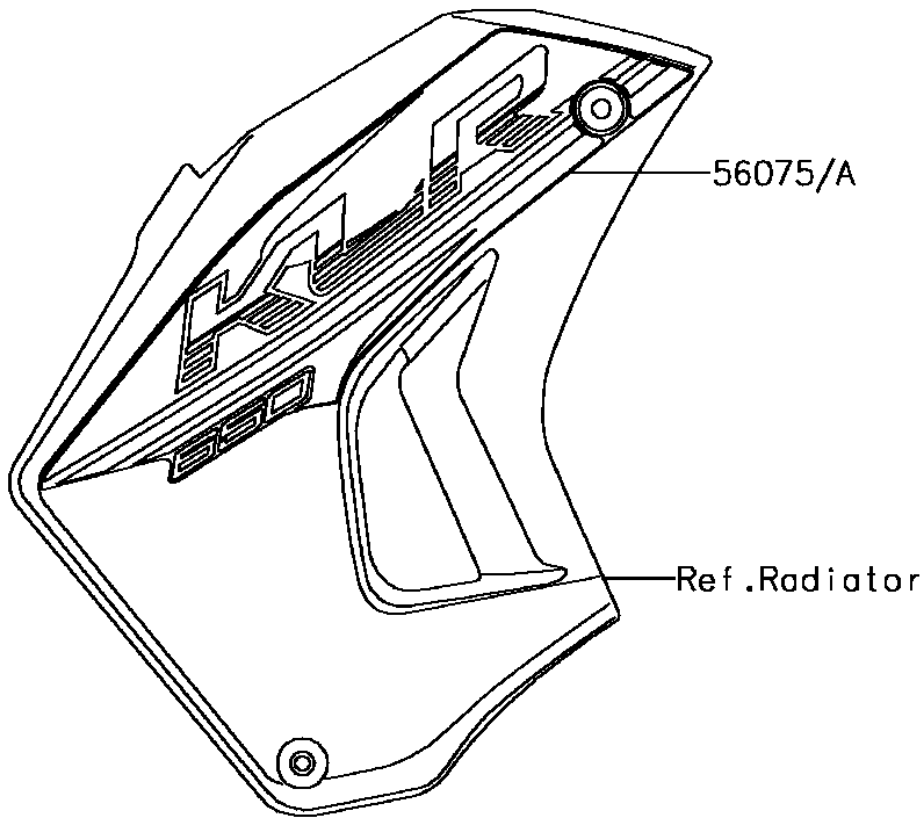

# 2017 KLR650 PARTS DIAGRAM

Decals(Red)(EHF)

F2861E

## 2017 KLR650 PARTS LIST

Decals(Red)(EHF)

ITEM NAME	PART NUMBER	QUANTITY
PATTERN,SHROUD,LH (Ref # 56075)	56075-2096	1
PATTERN,SHROUD,RH (Ref # 56075A)	56075-2097	1