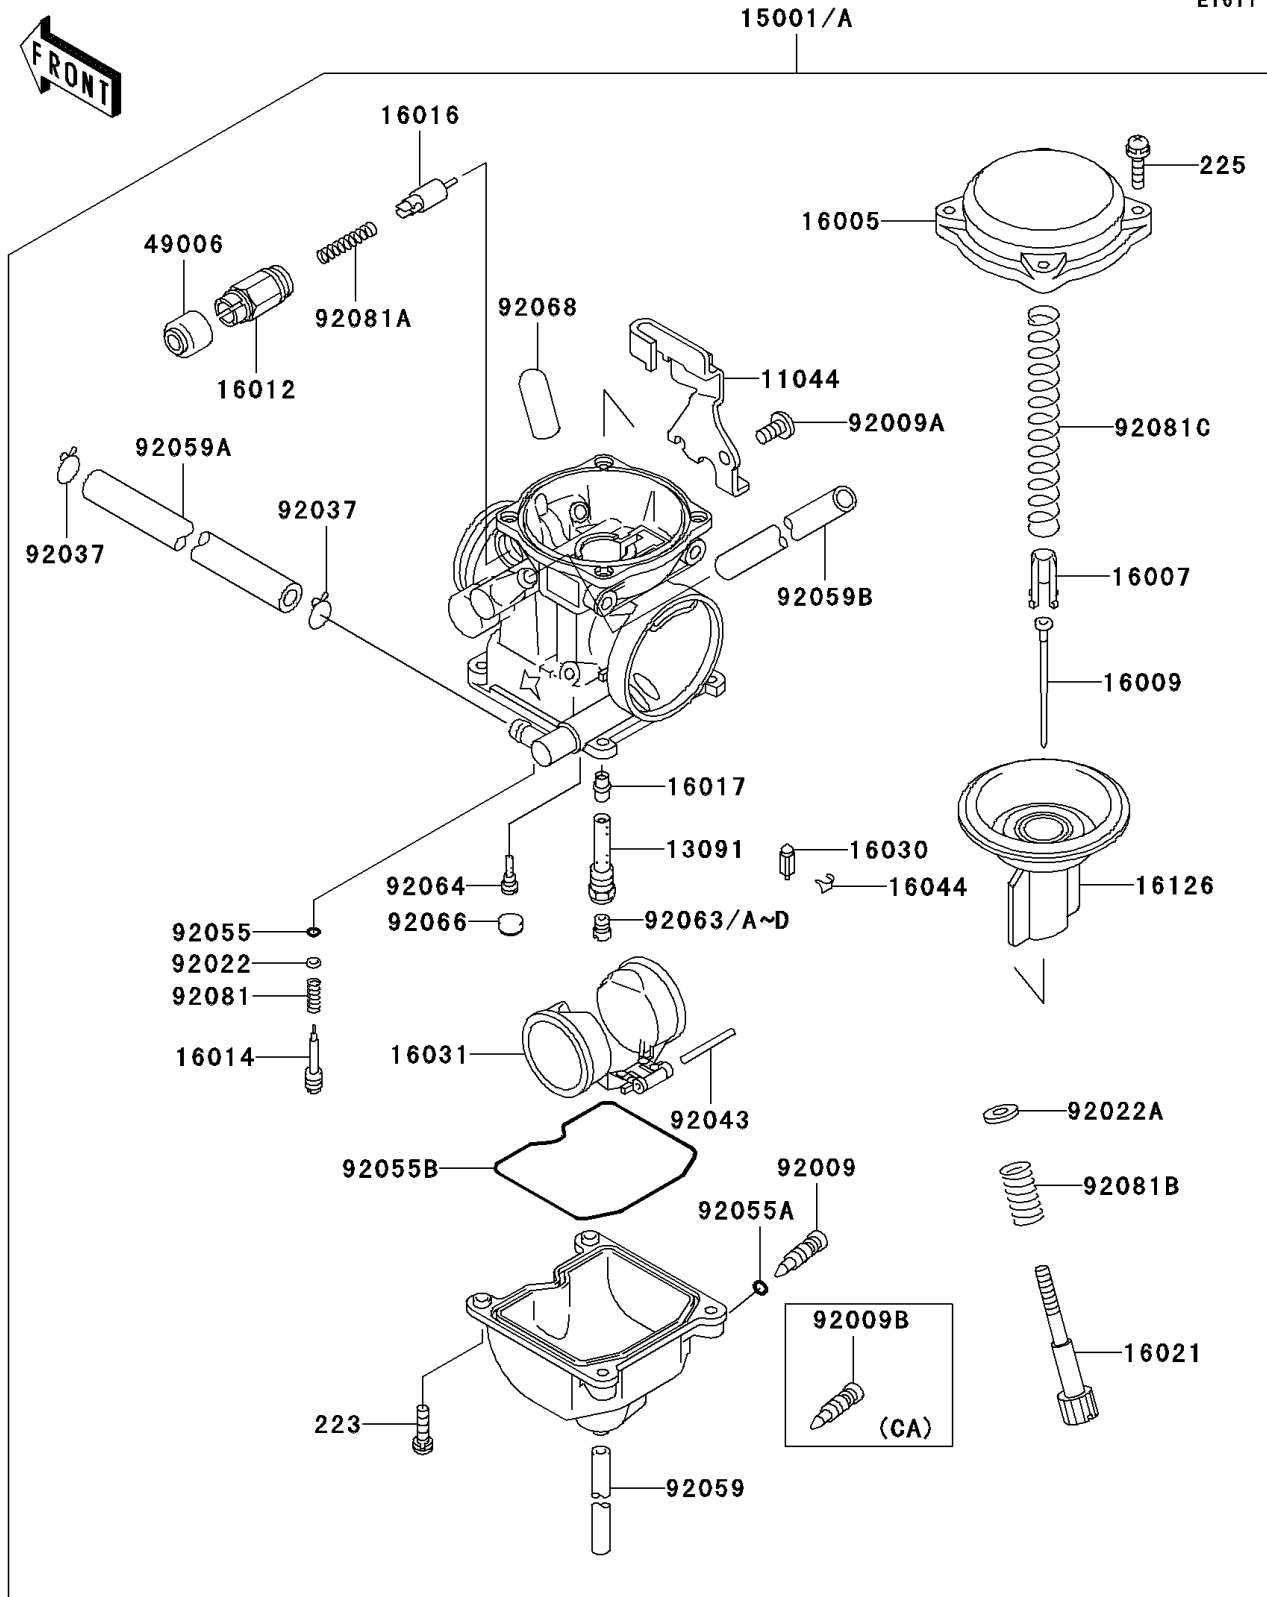

1998 KLR250 PARTS DIAGRAM

Carburetor

E1611

1998 KLR250 PARTS LIST

Carburetor

ITEM NAME	PART NUMBER	QUANTITY
BRACKET,THROTTLE CABLE (Ref # 11044)	11044-1061	1
HOLDER,NEEDLE JET (Ref # 13091)	13091-1259	1
TOP-CHAMBER,MIXING,27/60 (Ref # 16005)	16005-1057	1
SEAT-SPRING,VALVE (Ref # 16007)	16007-1117	1
NEEDLE-JET,N31C (Ref # 16009)	16009-1255	1
CAP-STARTER PLUNGER (Ref # 16012)	16012-1055	1
SCREW-PILOT AIR (Ref # 16014)	16014-1029	1
PLUNGER,STARTER (Ref # 16016)	16016-1065	1
JET-NEEDLE (Ref # 16017)	16017-1265	1
SCREW-THROTTLE STOP (Ref # 16021)	16021-1109	1
VALVE-FLOAT (Ref # 16030)	16030-1007	1
FLOAT (Ref # 16031)	16031-1056	1
CLAMP,FLOAT VALVE (Ref # 16044)	16044-007	1
VALVE,VACUUM (Ref # 16126)	16126-1163	1
BOOT,STARTER PLUNGER (Ref # 49006)	49006-1165	1
SCREW,DRAIN,M6X1.0 (Ref # 92009)	92009-1095	1
SCREW,5X10 (Ref # 92009A)	92009-1365	1
WASHER,PLAIN (Ref # 92022)	92022-1003	1
WASHER,THROTTLE STOP SCREW (Ref # 92022A)	92022-1587	1
CLAMP,TUBE (Ref # 92037)	92037-1531	2
PIN,FLOAT (Ref # 92043)	92043-1207	1
RING-O,PILOT ADJUST (Ref # 92055)	92055-1002	1
RING-O,DRAIN SCREW (Ref # 92055A)	92055-1053	1
RING-O,FLOAT CHAMBER (Ref # 92055B)	92055-1222	1
TUBE,3.5X6.5X330 (Ref # 92059)	92059-111	1
TUBE,6.5X11.5X200 (Ref # 92059A)	92059-1538	1
TUBE,6.5X9.5X410 (Ref # 92059B)	92059-1539	1
JET-MAIN,#118 (Ref # 92063)	92063-1071	1
JET-MAIN,#120 (Ref # 92063A)	92063-1072	1