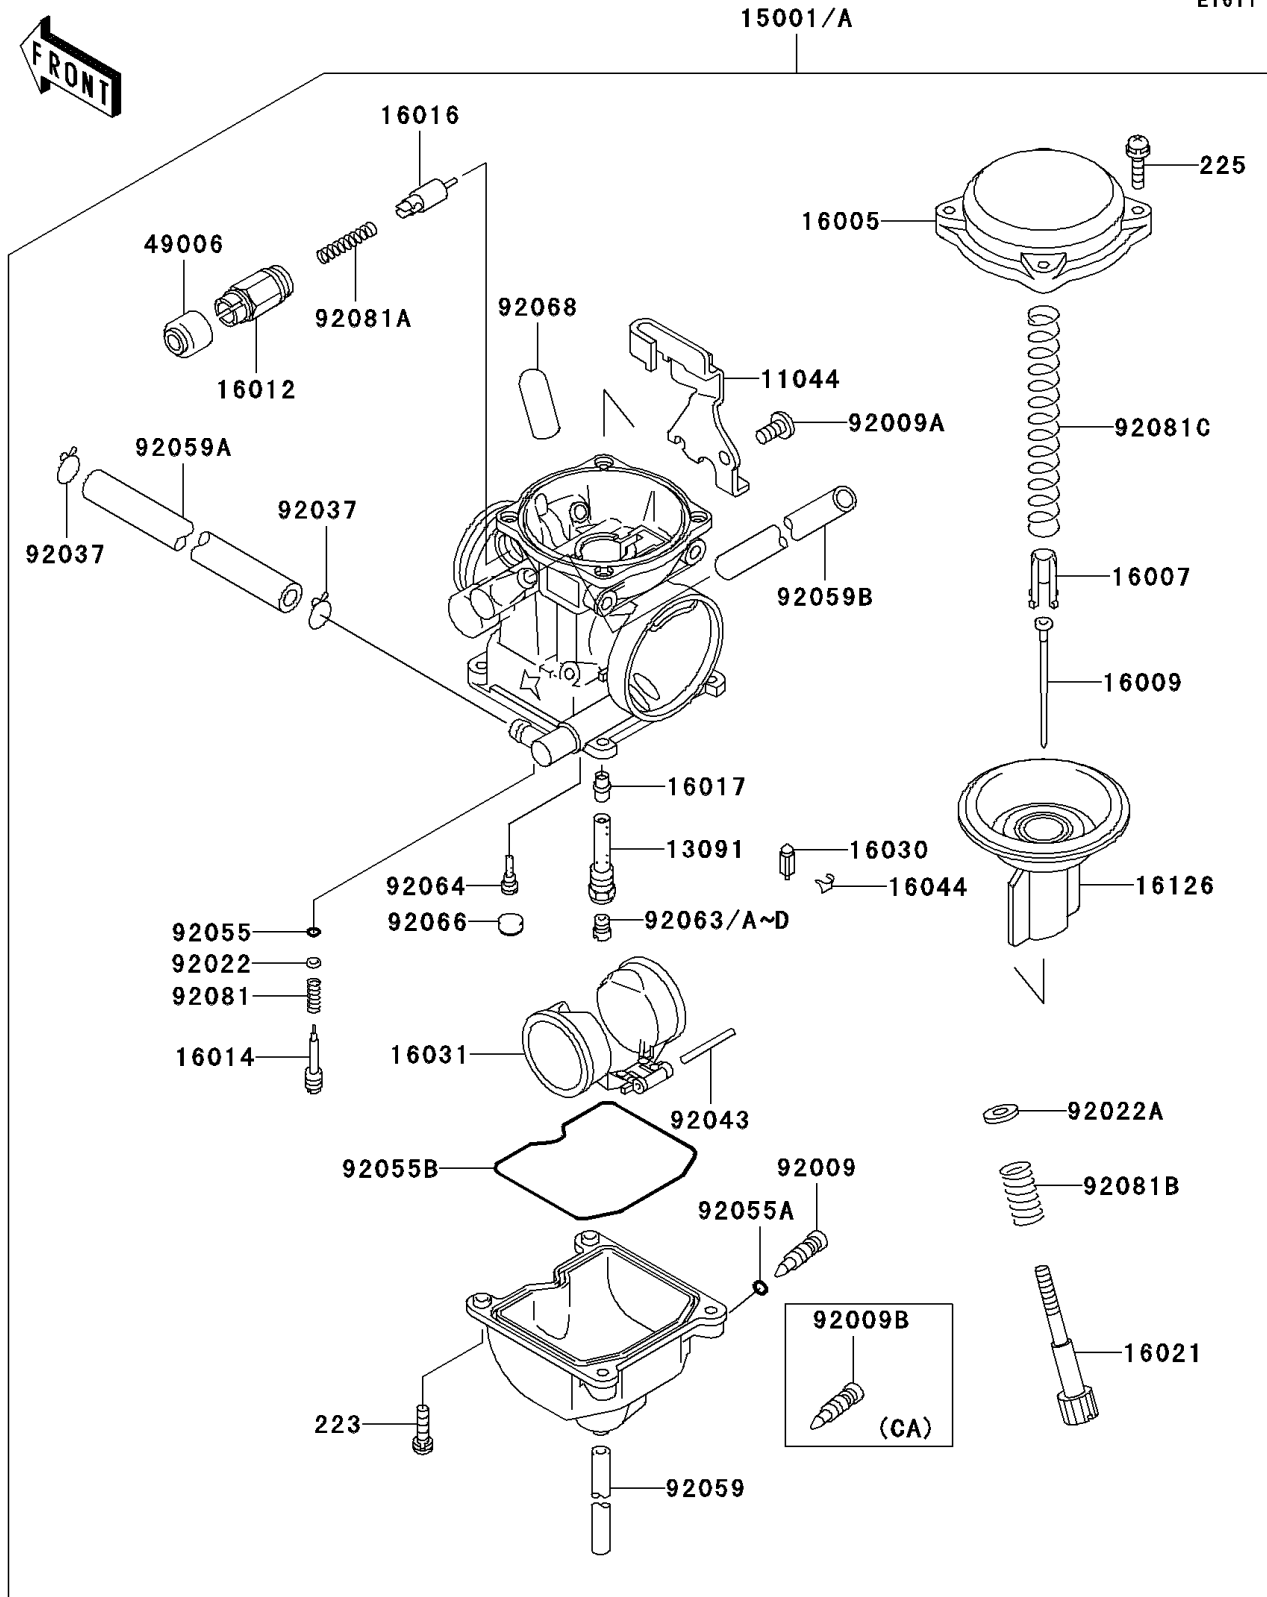

1999 KLR250 PARTS DIAGRAM

Carburetor

E1611

1999 KLR250 PARTS LIST

Carburetor

ITEM NAME	PART NUMBER	QUANTITY
BRACKET,THROTTLE CABLE (Ref # 11044)	11044-1061	1
HOLDER,NEEDLE JET (Ref # 13091)	13091-1259	1
TOP-CHAMBER,MIXING,27/60 (Ref # 16005)	16005-1057	1
SEAT-SPRING,VALVE (Ref # 16007)	16007-1117	1
NEEDLE-JET,N31C (Ref # 16009)	16009-1255	1
CAP-STARTER PLUNGER (Ref # 16012)	16012-1055	1
SCREW-PILOT AIR (Ref # 16014)	16014-1029	1
PLUNGER,STARTER (Ref # 16016)	16016-1065	1
JET-NEEDLE (Ref # 16017)	16017-1265	1
SCREW-THROTTLE STOP (Ref # 16021)	16021-1109	1
VALVE-FLOAT (Ref # 16030)	16030-1007	1
FLOAT (Ref # 16031)	16031-1056	1
CLAMP,FLOAT VALVE (Ref # 16044)	16044-007	1
VALVE,VACUUM (Ref # 16126)	16126-1163	1
BOOT,STARTER PLUNGER (Ref # 49006)	49006-1165	1
SCREW,DRAIN,M6X1.0 (Ref # 92009)	92009-1095	1
SCREW,5X10 (Ref # 92009A)	92009-1365	1
WASHER,PLAIN (Ref # 92022)	92022-1003	1
WASHER,THROTTLE STOP SCREW (Ref # 92022A)	92022-1587	1
CLAMP,TUBE (Ref # 92037)	92037-1531	2
PIN,FLOAT (Ref # 92043)	92043-1207	1
RING-O,PILOT ADJUST (Ref # 92055)	92055-1002	1
RING-O,DRAIN SCREW (Ref # 92055A)	92055-1053	1
RING-O,FLOAT CHAMBER (Ref # 92055B)	92055-1222	1
TUBE,3.5X6.5X330 (Ref # 92059)	92059-111	1
TUBE,6.5X11.5X200 (Ref # 92059A)	92059-1538	1
TUBE,6.5X9.5X410 (Ref # 92059B)	92059-1539	1
JET-MAIN,#118 (Ref # 92063)	92063-1071	1
JET-MAIN,#120 (Ref # 92063A)	92063-1072	1