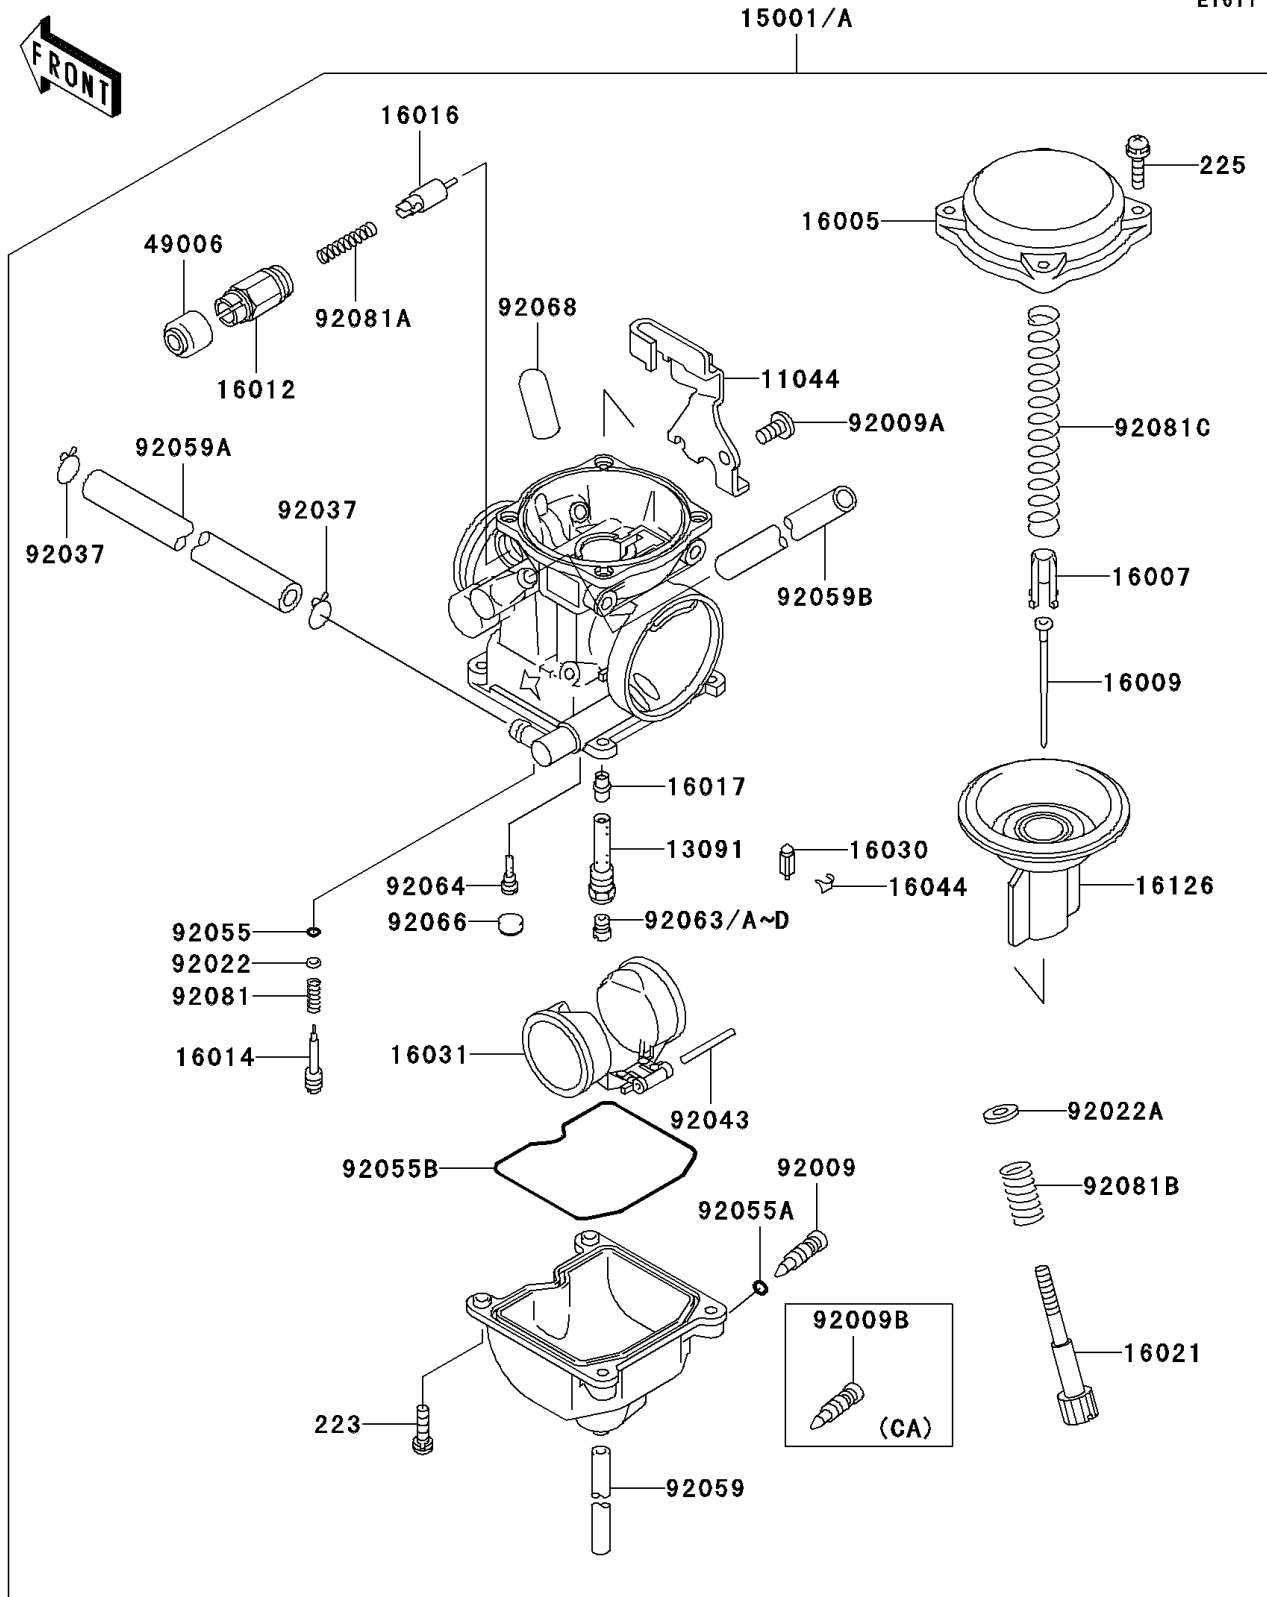

2001 KLR250 PARTS DIAGRAM

Carburetor

E1611

2001 KLR250 PARTS LIST

Carburetor

ITEM NAME	PART NUMBER	QUANTITY
BRACKET,THROTTLE CABLE (Ref # 11044)	11044-1061	1
HOLDER,NEEDLE JET (Ref # 13091)	13091-1259	1
TOP-CHAMBER,MIXING,27/60 (Ref # 16005)	16005-1057	1
SEAT-SPRING,VALVE (Ref # 16007)	16007-1117	1
NEEDLE-JET,N31C (Ref # 16009)	16009-1255	1
CAP-STARTER PLUNGER (Ref # 16012)	16012-1055	1
SCREW-PILOT AIR (Ref # 16014)	16014-1029	1
PLUNGER,STARTER (Ref # 16016)	16016-1065	1
JET-NEEDLE (Ref # 16017)	16017-1265	1
SCREW-THROTTLE STOP (Ref # 16021)	16021-1109	1
VALVE-FLOAT (Ref # 16030)	16030-1007	1
FLOAT (Ref # 16031)	16031-1056	1
CLAMP,FLOAT VALVE (Ref # 16044)	16044-007	1
VALVE,VACUUM (Ref # 16126)	16126-1163	1
BOOT,STARTER PLUNGER (Ref # 49006)	49006-1165	1
SCREW,DRAIN,M6X1.0 (Ref # 92009)	92009-1095	1
SCREW,5X10 (Ref # 92009A)	92009-1365	1
WASHER,PLAIN (Ref # 92022)	92022-1003	1
WASHER,THROTTLE STOP SCREW (Ref # 92022A)	92022-1587	1
CLAMP,TUBE (Ref # 92037)	92037-1531	2
PIN,FLOAT (Ref # 92043)	92043-1207	1
RING-O,PILOT ADJUST (Ref # 92055)	92055-1002	1
RING-O,DRAIN SCREW (Ref # 92055A)	92055-1053	1
RING-O,FLOAT CHAMBER (Ref # 92055B)	92055-1222	1
TUBE,3.5X6.5X330 (Ref # 92059)	92059-111	1
TUBE,6.5X11.5X200 (Ref # 92059A)	92059-1538	1
TUBE,6.5X9.5X410 (Ref # 92059B)	92059-1539	1
JET-MAIN,#118 (Ref # 92063)	92063-1071	1
JET-MAIN,#120 (Ref # 92063A)	92063-1072	1