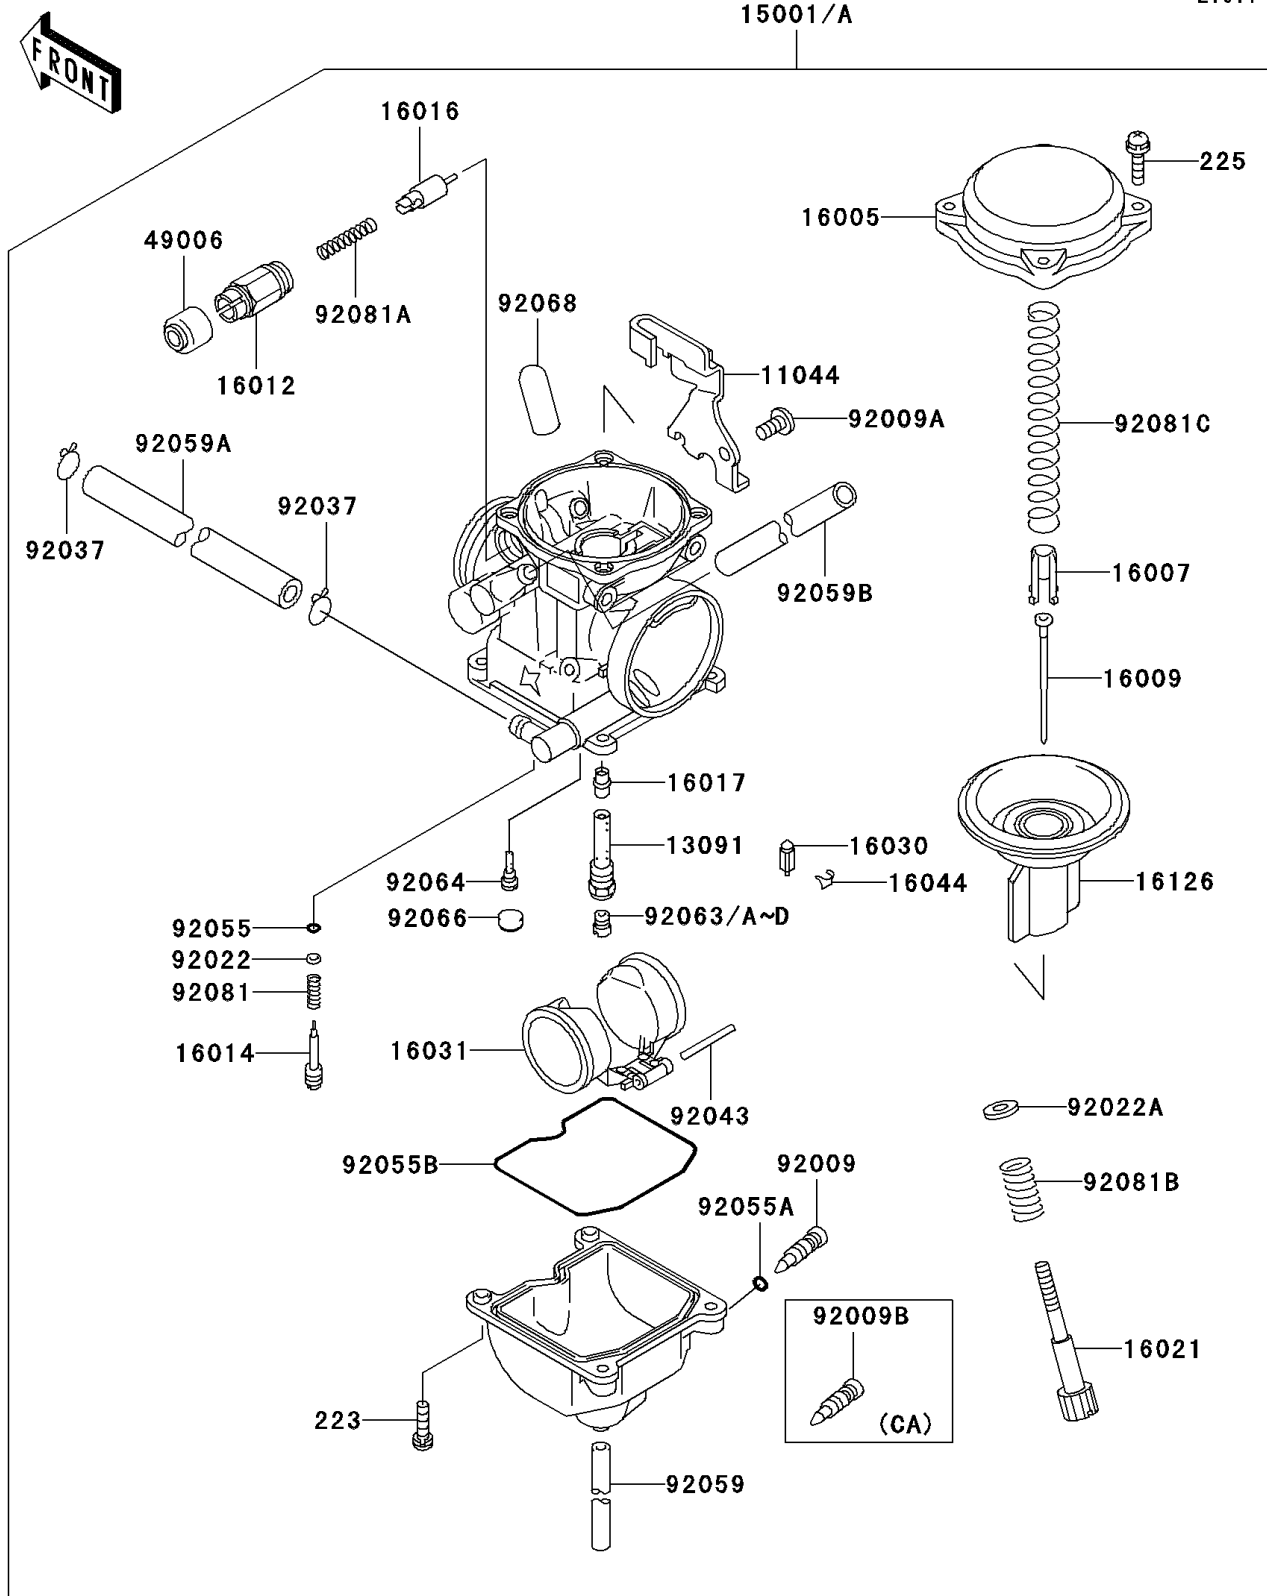

2001 KLR250 PARTS DIAGRAM

Carburetor

E1611

2001 KLR250 PARTS LIST

Carburetor

ITEM NAME	PART NUMBER	QUANTITY
BRACKET,THROTTLE CABLE (Ref # 11044)	11044-1061	1
HOLDER,NEEDLE JET (Ref # 13091)	13091-1259	1
TOP-CHAMBER,MIXING,27/60 (Ref # 16005)	16005-1057	1
SEAT-SPRING,VALVE (Ref # 16007)	16007-1117	1
NEEDLE-JET,N31C (Ref # 16009)	16009-1255	1
CAP-STARTER PLUNGER (Ref # 16012)	16012-1055	1
SCREW-PILOT AIR (Ref # 16014)	16014-1029	1
PLUNGER,STARTER (Ref # 16016)	16016-1065	1
JET-NEEDLE (Ref # 16017)	16017-1265	1
SCREW-THROTTLE STOP (Ref # 16021)	16021-1109	1
VALVE-FLOAT (Ref # 16030)	16030-1007	1
FLOAT (Ref # 16031)	16031-1056	1
CLAMP,FLOAT VALVE (Ref # 16044)	16044-007	1
VALVE,VACUUM (Ref # 16126)	16126-1163	1
BOOT,STARTER PLUNGER (Ref # 49006)	49006-1165	1
SCREW,DRAIN,M6X1.0 (Ref # 92009)	92009-1095	1
SCREW,5X10 (Ref # 92009A)	92009-1365	1
WASHER,PLAIN (Ref # 92022)	92022-1003	1
WASHER,THROTTLE STOP SCREW (Ref # 92022A)	92022-1587	1
CLAMP,TUBE (Ref # 92037)	92037-1531	2
PIN,FLOAT (Ref # 92043)	92043-1207	1
RING-O,PILOT ADJUST (Ref # 92055)	92055-1002	1
RING-O,DRAIN SCREW (Ref # 92055A)	92055-1053	1
RING-O,FLOAT CHAMBER (Ref # 92055B)	92055-1222	1
TUBE,3.5X6.5X330 (Ref # 92059)	92059-111	1
TUBE,6.5X11.5X200 (Ref # 92059A)	92059-1538	1
TUBE,6.5X9.5X410 (Ref # 92059B)	92059-1539	1
JET-MAIN,#118 (Ref # 92063)	92063-1071	1
JET-MAIN,#120 (Ref # 92063A)	92063-1072	1