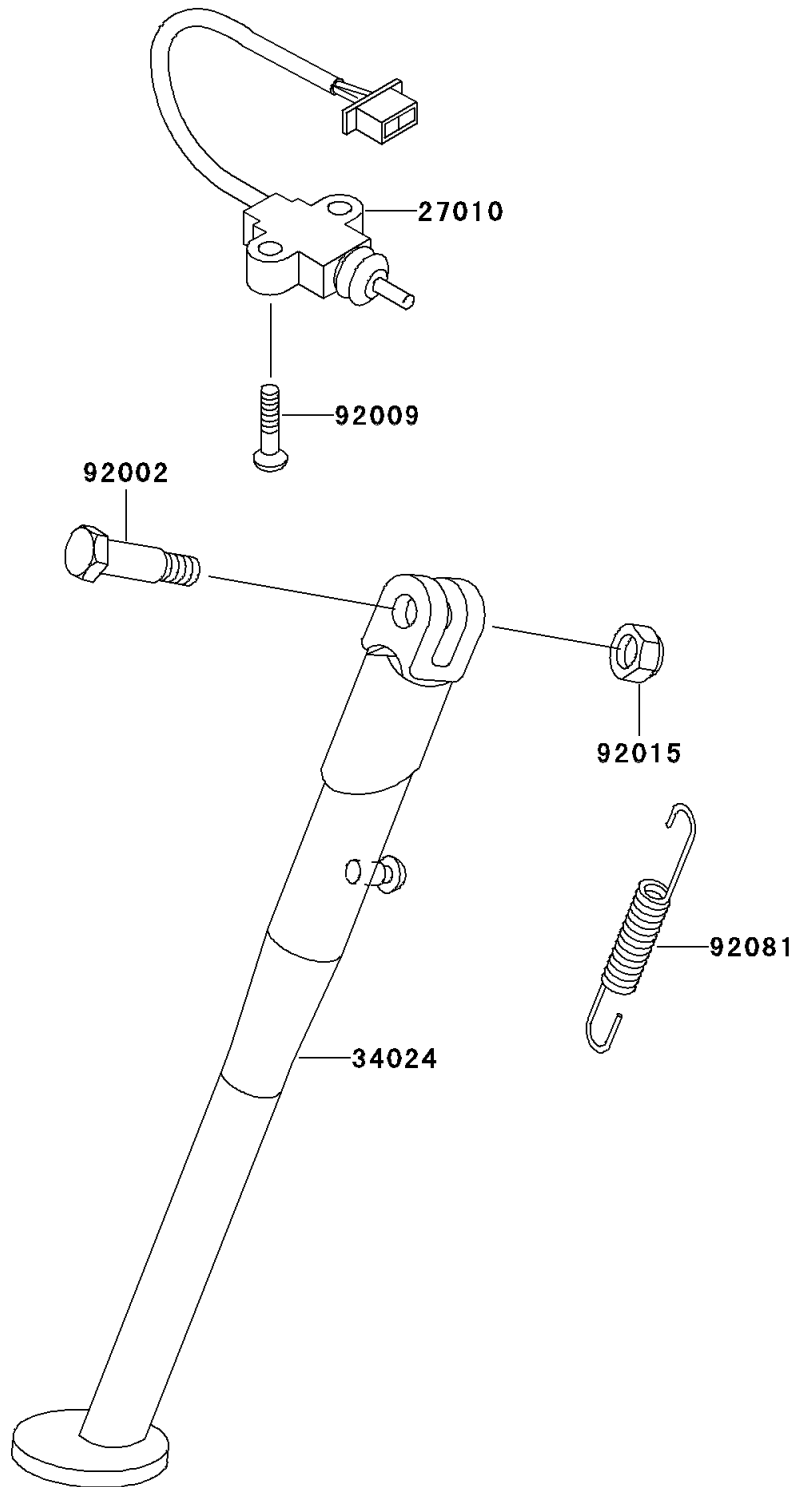

1998 KLR250 PARTS DIAGRAM

Stand(s)

F2190

1998 KLR250 PARTS LIST

Stand(s)

ITEM NAME	PART NUMBER	QUANTITY
SWITCH,SIDE STAND (Ref # 27010)	27010-1189	1
STAND-SIDE (Ref # 34024)	34024-1182	1
BOLT,SIDE STAND (Ref # 92002)	92002-1813	1
SCREW,5X20 (Ref # 92009)	92009-1359	2
NUT,LOCK,10MM,BLACK (Ref # 92015)	92015-1188	1
SPRING,SIDE STAND (Ref # 92081)	92081-1376	1