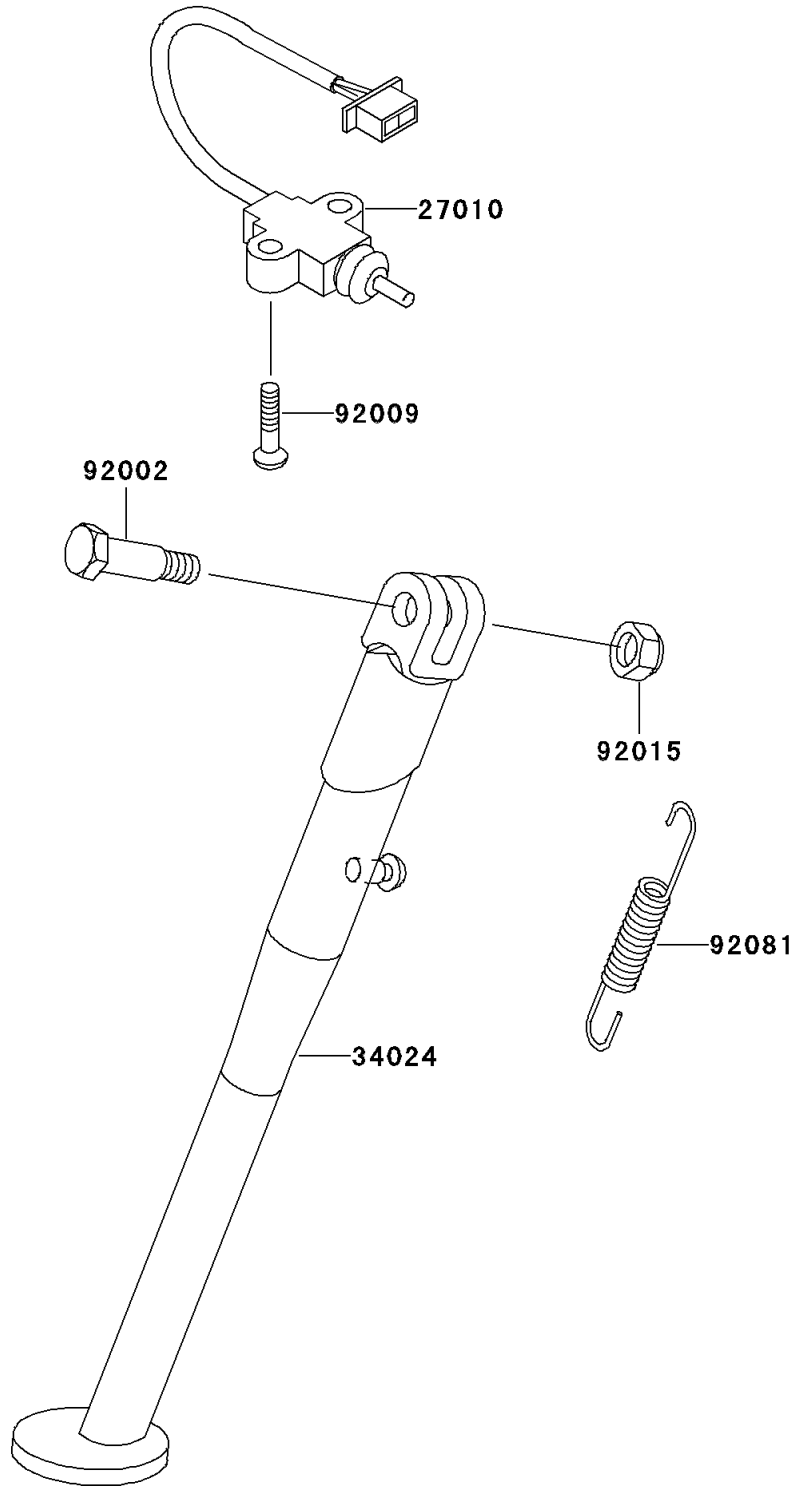

1998 KLR250 PARTS DIAGRAM

Stand(s)

F2190

1998 KLR250 PARTS LIST

Stand(s)

ITEM NAME	PART NUMBER	QUANTITY
SWITCH,SIDE STAND (Ref # 27010)	27010-1189	1
STAND-SIDE (Ref # 34024)	34024-1182	1
BOLT,SIDE STAND (Ref # 92002)	92002-1813	1
SCREW,5X20 (Ref # 92009)	92009-1359	2
NUT,LOCK,10MM,BLACK (Ref # 92015)	92015-1188	1
SPRING,SIDE STAND (Ref # 92081)	92081-1376	1