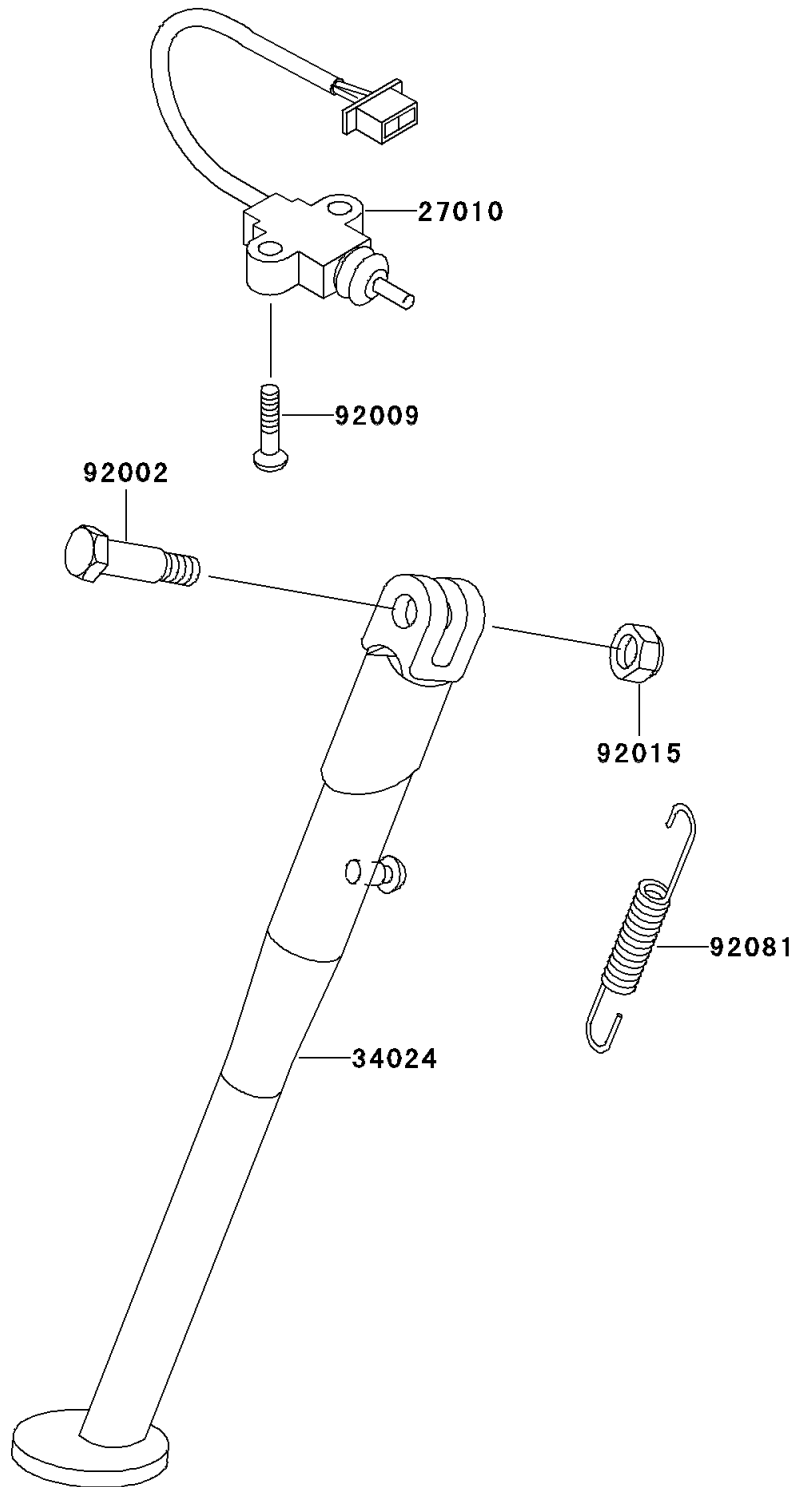

# 1999 KLR250 PARTS DIAGRAM

Stand(s)

F2190

# 1999 KLR250 PARTS LIST

Stand(s)

ITEM NAME	PART NUMBER	QUANTITY
SWITCH,SIDE STAND (Ref # 27010)	27010-1189	1
STAND-SIDE (Ref # 34024)	34024-1182	1
BOLT,SIDE STAND (Ref # 92002)	92002-1813	1
SCREW,5X20 (Ref # 92009)	92009-1359	2
NUT,LOCK,10MM,BLACK (Ref # 92015)	92015-1188	1
SPRING,SIDE STAND (Ref # 92081)	92081-1376	1