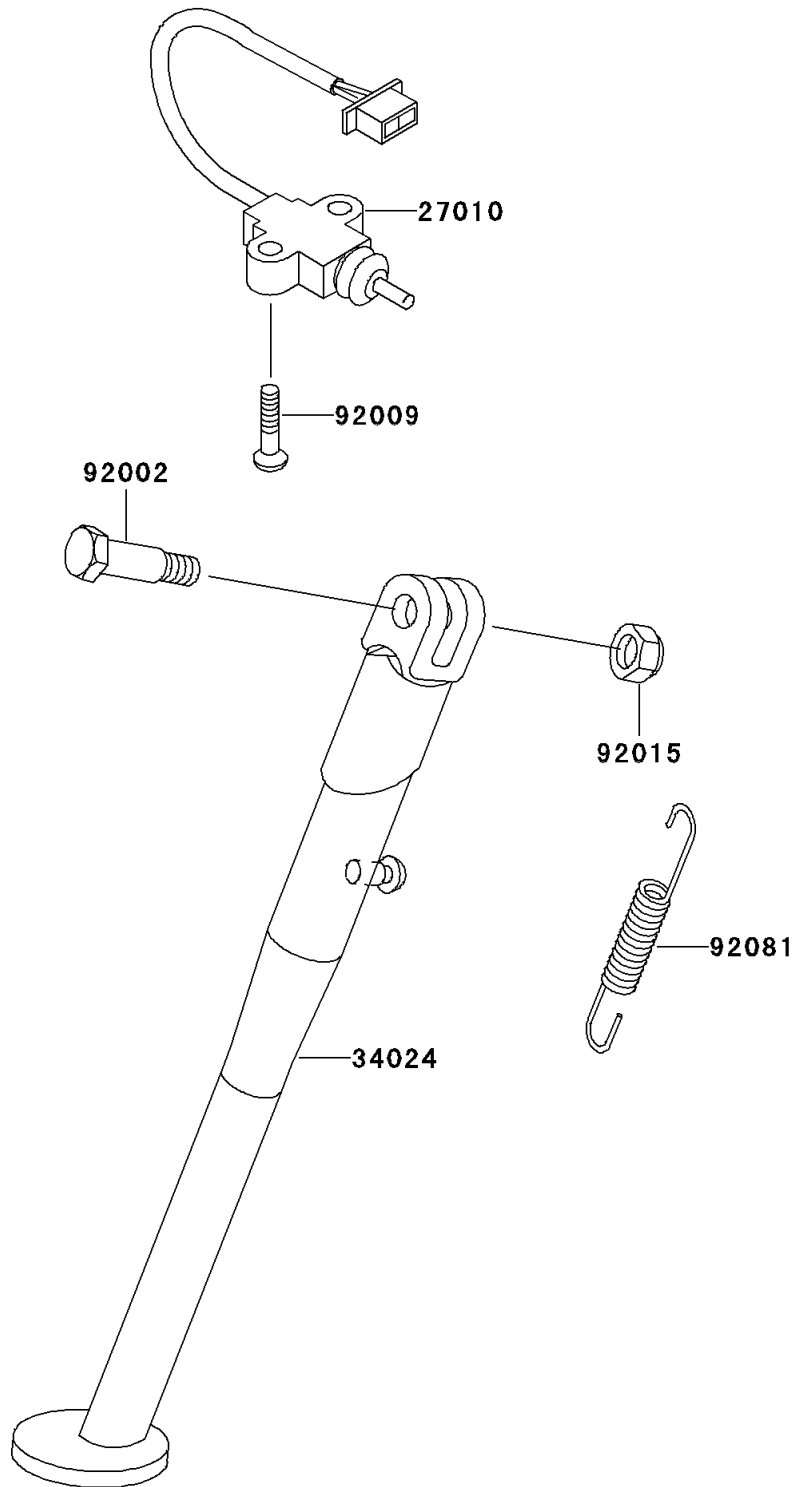

1999 KLR250 PARTS DIAGRAM

Stand(s)

F2190

1999 KLR250 PARTS LIST

Stand(s)

ITEM NAME	PART NUMBER	QUANTITY
SWITCH,SIDE STAND (Ref # 27010)	27010-1189	1
STAND-SIDE (Ref # 34024)	34024-1182	1
BOLT,SIDE STAND (Ref # 92002)	92002-1813	1
SCREW,5X20 (Ref # 92009)	92009-1359	2
NUT,LOCK,10MM,BLACK (Ref # 92015)	92015-1188	1
SPRING,SIDE STAND (Ref # 92081)	92081-1376	1