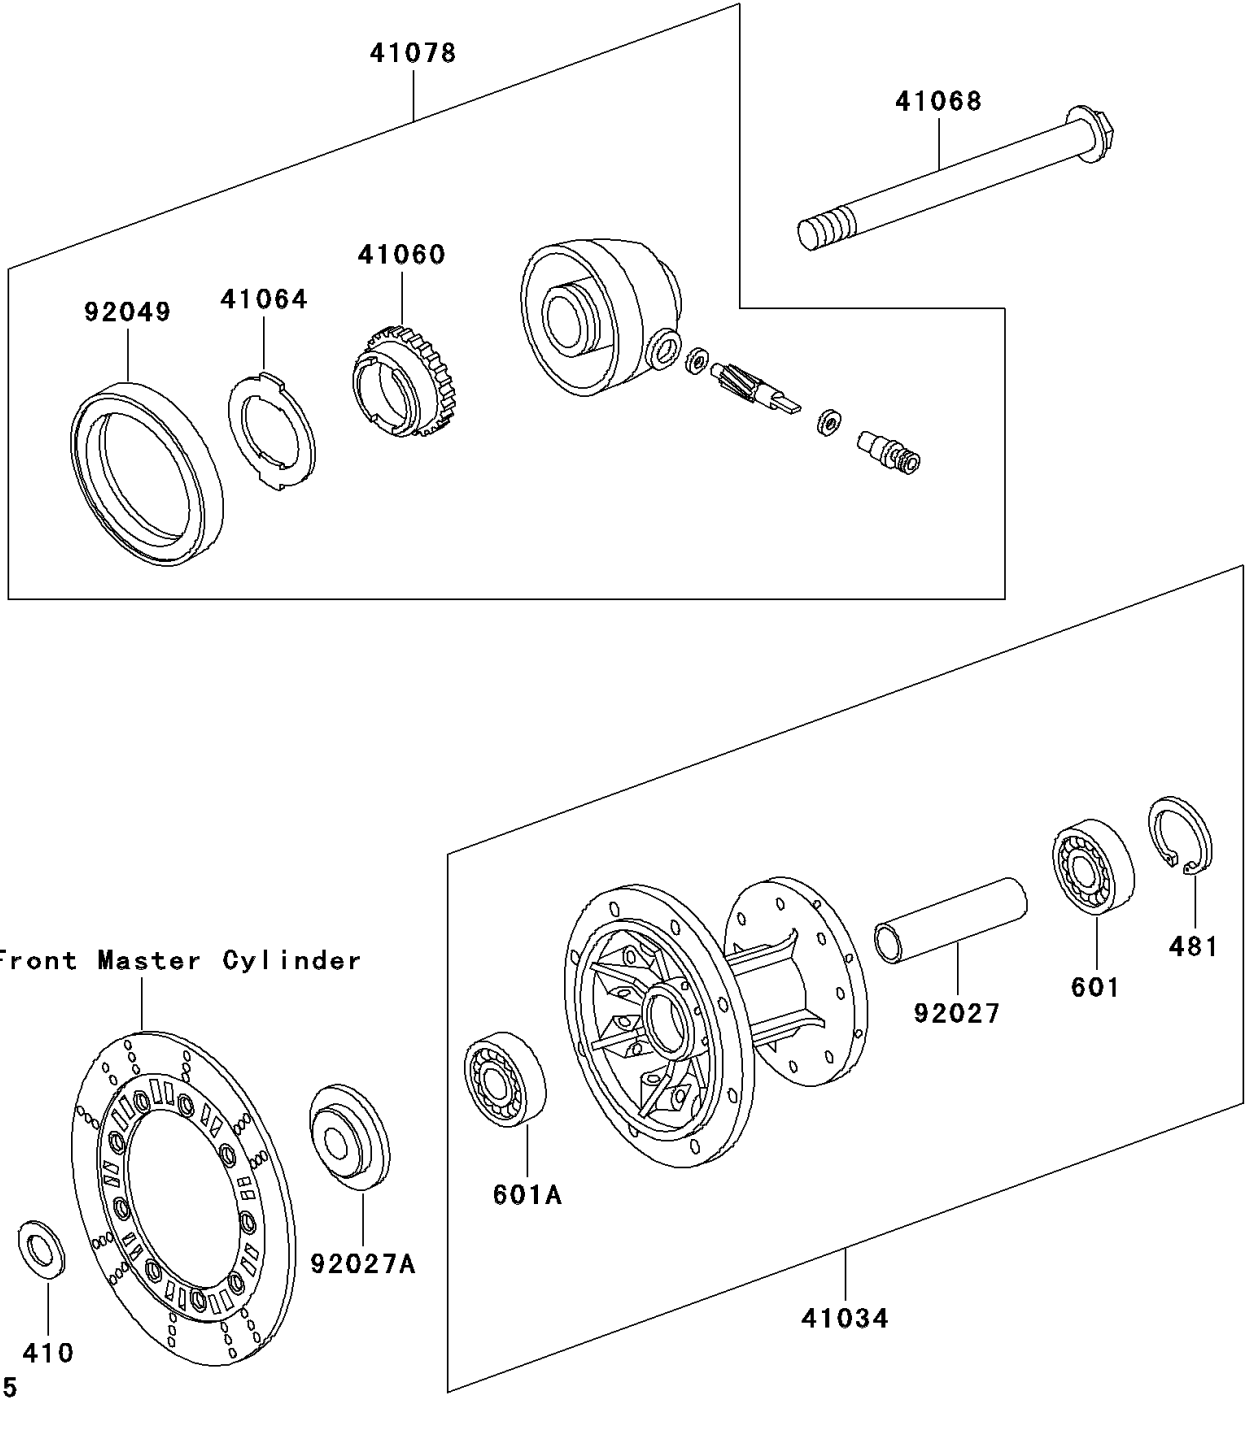

2001 KLR250 PARTS DIAGRAM

Front Hub

F2230

2001 KLR250 PARTS LIST

Front Hub

ITEM NAME	PART NUMBER	QUANTITY
WASHER-PLAIN-SMALL,14MM (Ref # 410)	410B1400	1
CIRCLIP-TYPE-C,35MM (Ref # 481)	481J3500	1
PIN-COTTER,3.0X25 (Ref # 550)	550D3025	1
BEARING-BALL,#6202UG (Ref # 601)	601B6202UG	1
BEARING-BALL,#6203UG (Ref # 601A)	601B6203UG	1
DRUM-ASSY,FRONT BRAKE (Ref # 41034)	41034-1128	1
GEAR-METER SCREW,24T (Ref # 41060)	41060-1101	1
RECEIVER-SPEEDOMETER (Ref # 41064)	41064-1051	1
AXLE,FR (Ref # 41068)	41068-1236	1
CASE-ASSY-METER GEAR (Ref # 41078)	41078-1051	1
NUT,CASTLE,14MM (Ref # 92015)	92015-1765	1
COLLAR,FRONT BRAKE DRUM,L=79 (Ref # 92027)	92027-1683	1
COLLAR (Ref # 92027A)	92027-1864	1
SEAL-OIL,METER GEAR CASE (Ref # 92049)	92049-1172	1