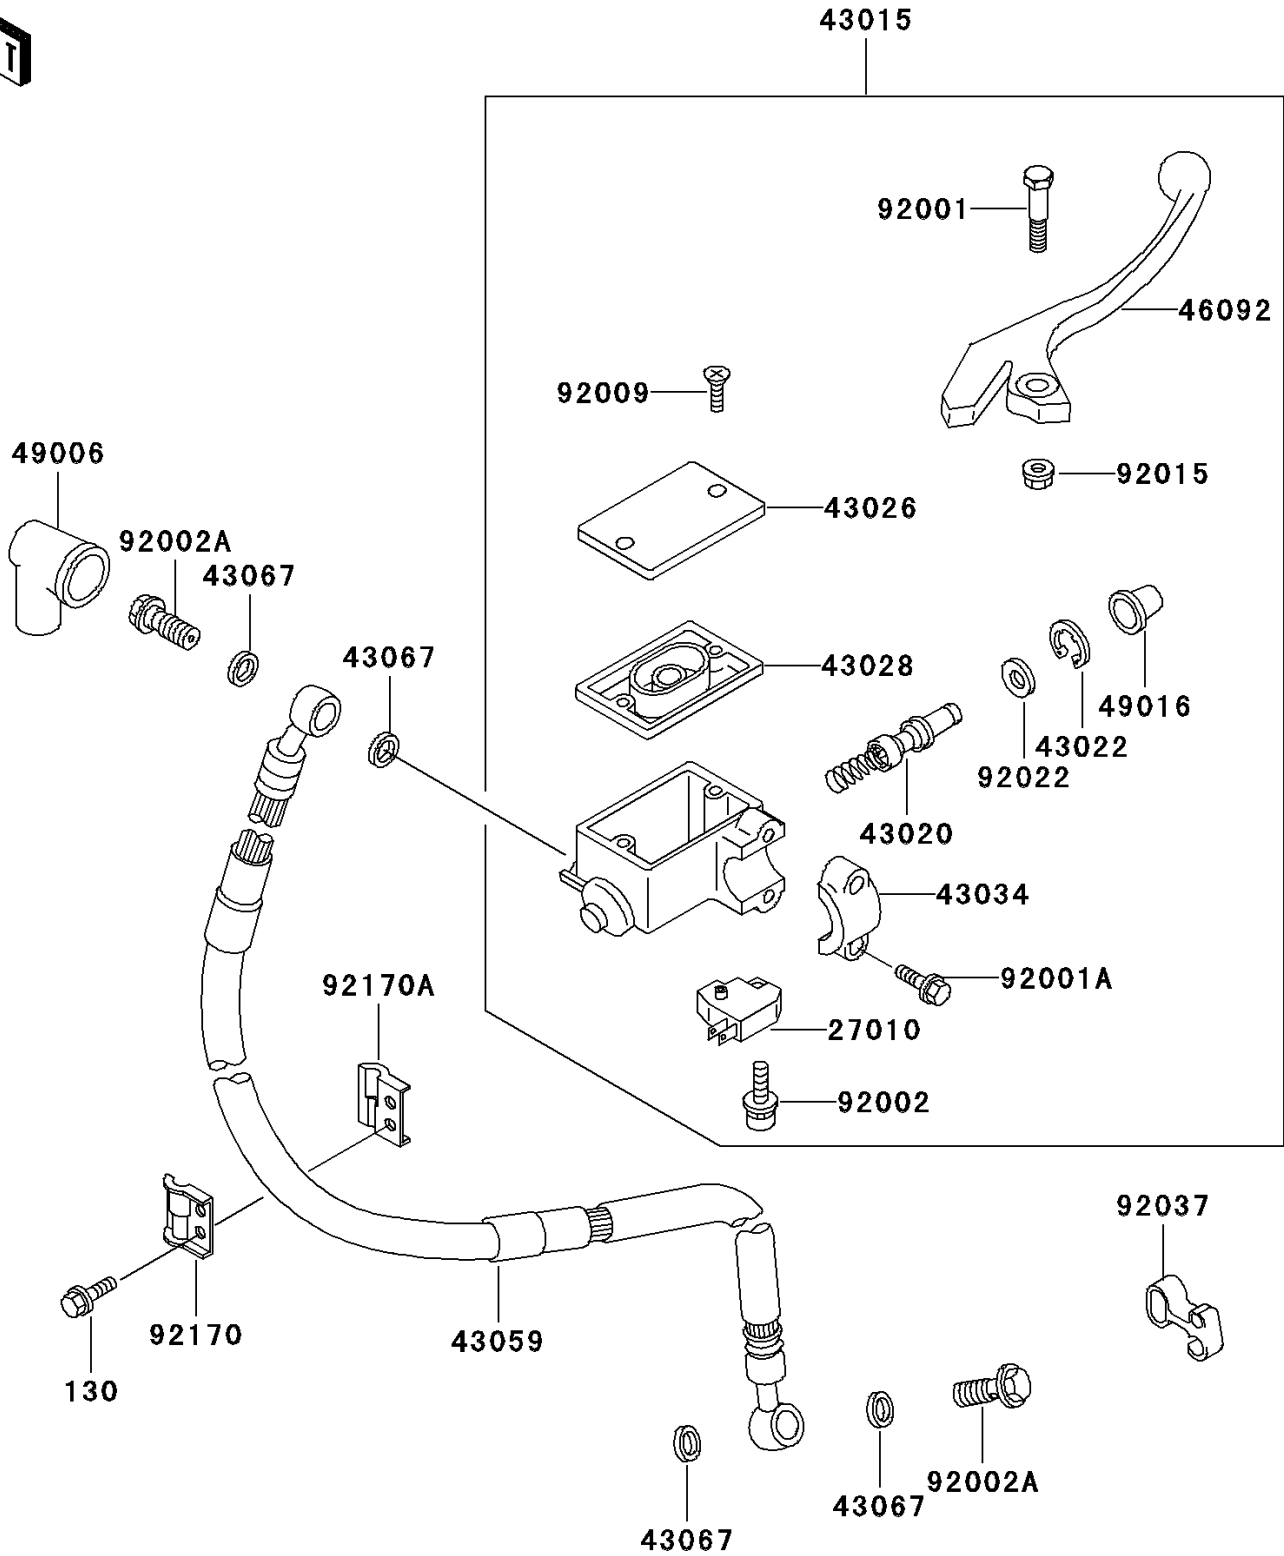

# 2000 KLR250 PARTS DIAGRAM

Front Master Cylinder

F2291

# 2000 KLR250 PARTS LIST

Front Master Cylinder

ITEM NAME	PART NUMBER	QUANTITY
-----------	-------------	----------