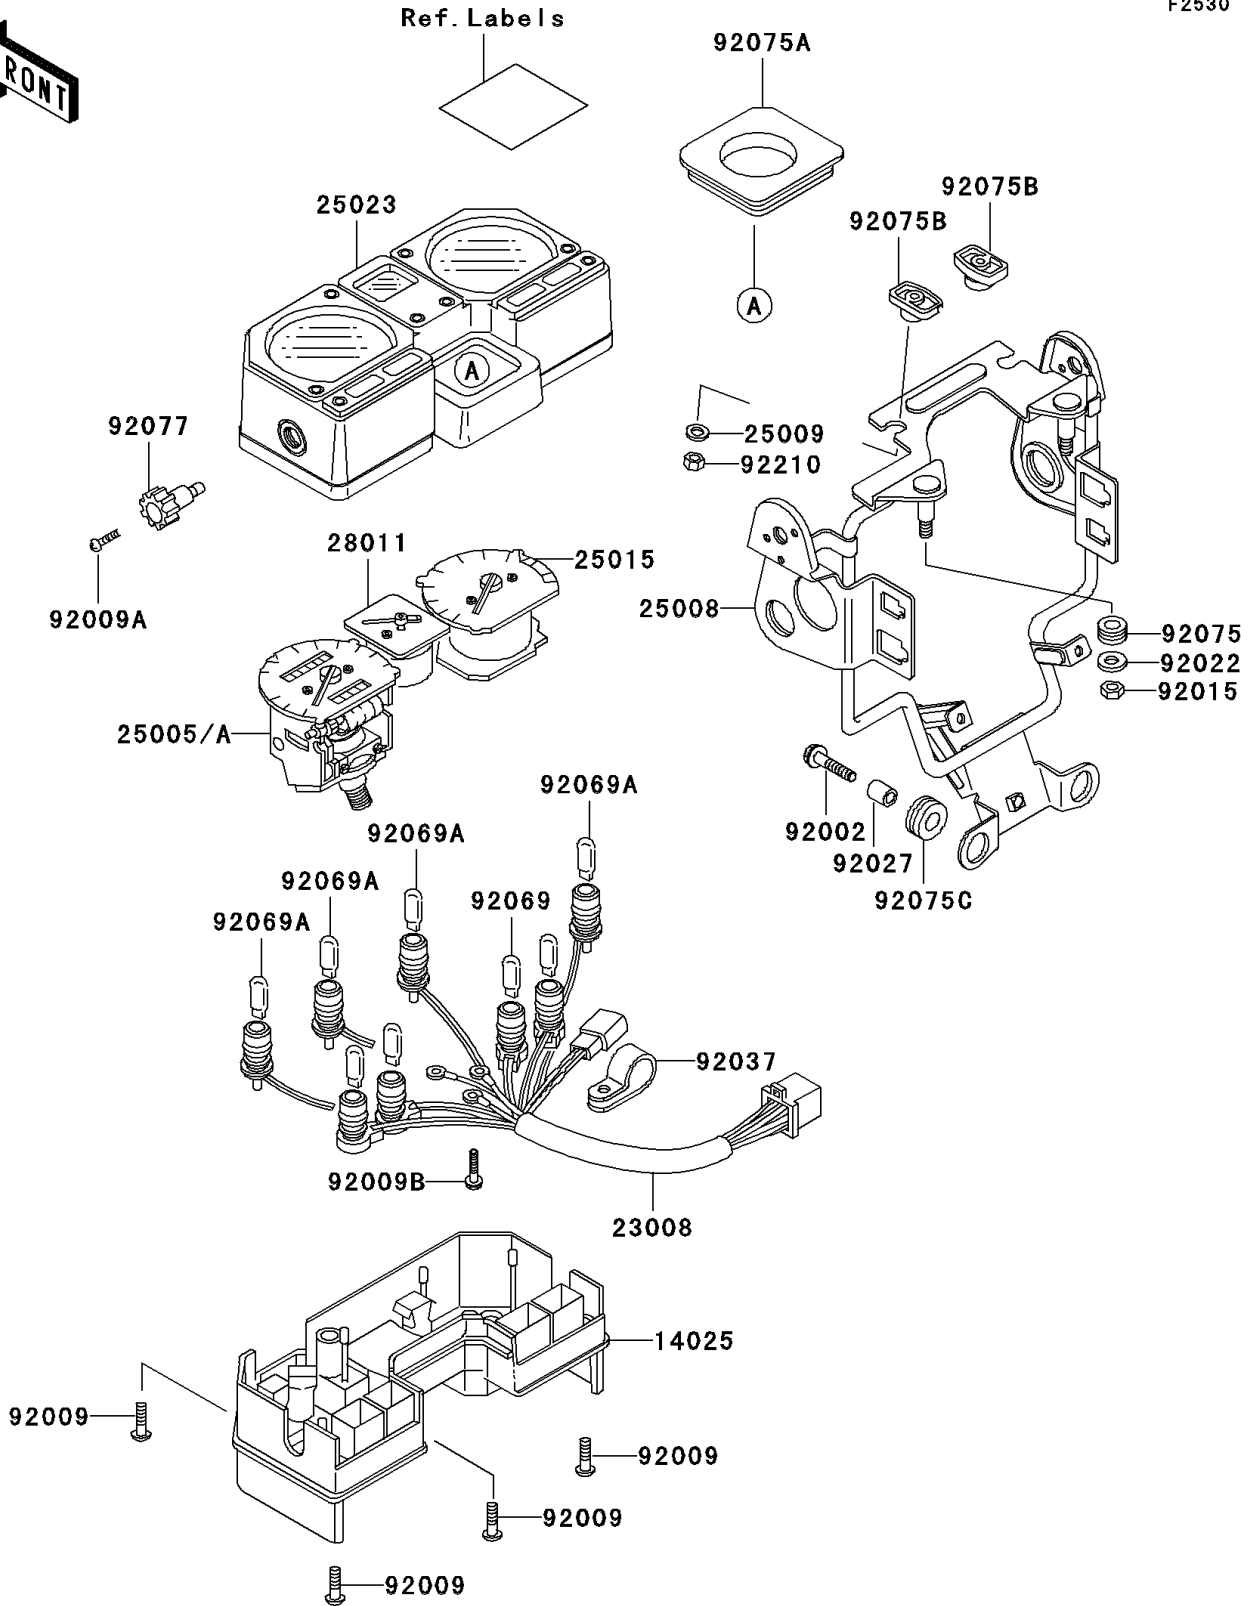

2002 KLR250 PARTS DIAGRAM

Meter(s)

F2530

2002 KLR250 PARTS LIST

Meter(s)

ITEM NAME	PART NUMBER	QUANTITY
COVER,METER CASE,LWR (Ref # 14025)	14025-1818	1
SOCKET-ASSY,METER (Ref # 23008)	23008-1215	1
SPEEDOMETER,MPH (Ref # 25005A)	25005-1287	1
BRACKET-METER (Ref # 25008)	25008-1104	1
WASHER,5.2X16X1.2 (Ref # 25009)	25009-004	2
TACHOMETER,X1000R/MIN (Ref # 25015)	25015-1226	1
COVER-METER CASE,UPP (Ref # 25023)	25023-1107	1
METER,TEMP (Ref # 28011)	28011-1058	1
BOLT,6X25 (Ref # 92002)	92002-1137	2
SCREW,TAPPING,4X16 (Ref # 92009)	92009-1163	4
SCREW,2X6,BLACK (Ref # 92009A)	92009-1172	1
SCREW,3X22 (Ref # 92009B)	92009-1293	3
NUT,6MM (Ref # 92015)	92015-1391	2
WASHER,6.5X20X1.6 (Ref # 92022)	92022-125	2
COLLAR,6.8X10X12 (Ref # 92027)	92027-162	2
CLAMP,METER,SOCKET ASSY (Ref # 92037)	92037-1479	1
BULB,12V 3.4W,T10 (Ref # 92069)	92069-1007	4
BULB,12V 1.7W,T10 (Ref # 92069A)	92069-1059	4
DAMPER (Ref # 92075)	92075-024	2
DAMPER,IGNITION SWITCH (Ref # 92075A)	92075-1578	1
DAMPER,METER BRACKET (Ref # 92075B)	92075-1581	2
DAMPER (Ref # 92075C)	92075-209	2
KNOB,METER (Ref # 92077)	92077-1054	1
NUT,5MM (Ref # 92210)	92210-1124	2