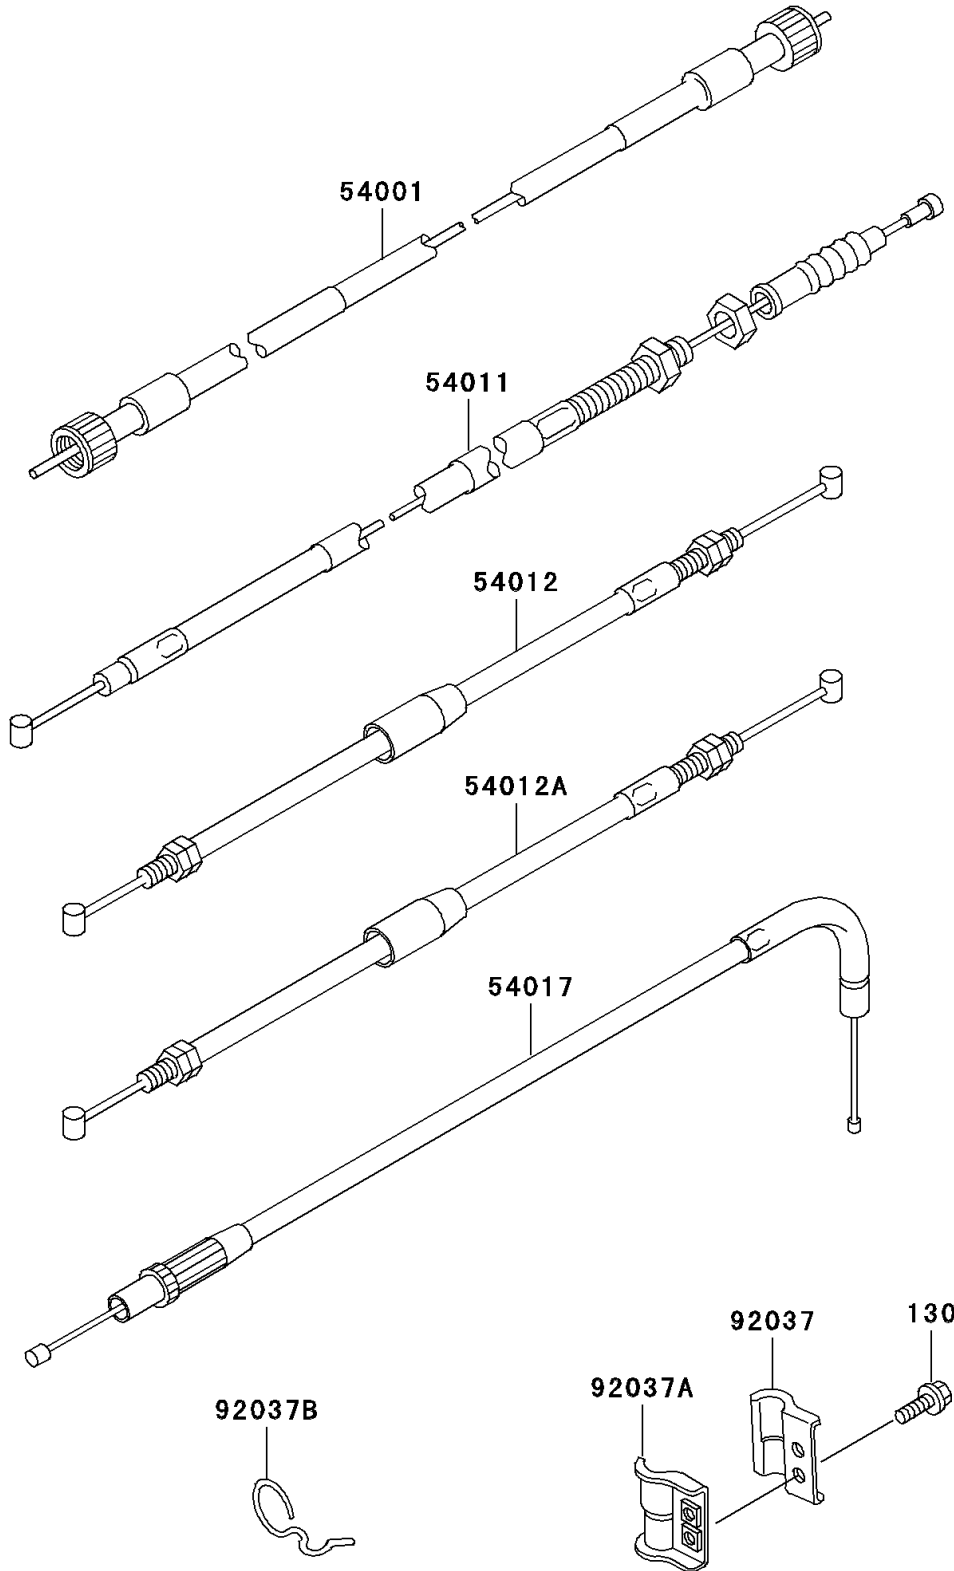

# 1998 KLR250 PARTS DIAGRAM

Cables

F2540

# 1998 KLR250 PARTS LIST

## Cables

ITEM NAME	PART NUMBER	QUANTITY
BOLT-FLANGED (Ref # 130)	130J0514	2
CABLE-SPEEDOMETER (Ref # 54001)	54001-1112	1
CABLE-CLUTCH (Ref # 54011)	54011-1225	1
CABLE-THROTTLE,OPENING (Ref # 54012)	54012-1238	1
CABLE-THROTTLE,CLOSING (Ref # 54012A)	54012-1239	1
CABLE-STARTER (Ref # 54017)	54017-1058	1
CLAMP,BRAKE HOSE,OUTSIDE (Ref # 92037)	92037-1331	1
CLAMP,BRAKE HOSE,INSIDE (Ref # 92037A)	92037-1332	1
CLAMP (Ref # 92037B)	92037-1521	1