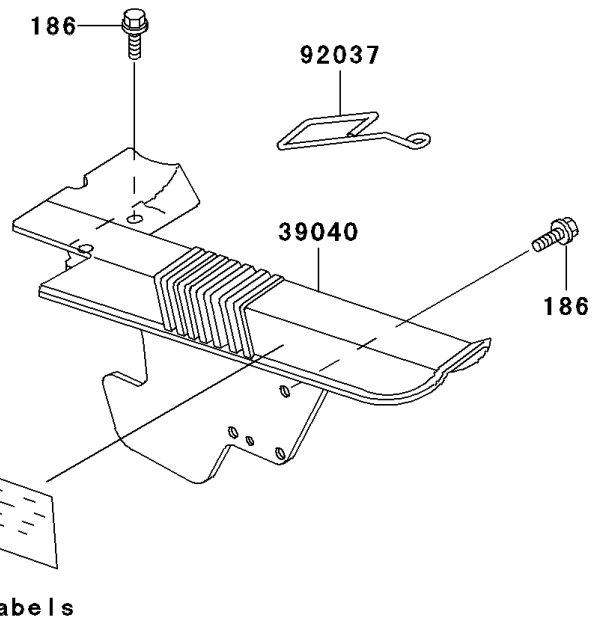

2002 KLR250 PARTS DIAGRAM

Side Covers/Chain Cover

F2610

2002 KLR250 PARTS LIST

Side Covers/Chain Cover

ITEM NAME	PART NUMBER	QUANTITY
COVER-SIDE,RH,O.GREEN (Ref # 36001C)	36001-1273-68	1
COVER-ASSY-CHAIN CASE (Ref # 39040)	39040-1051	1
SCREW,6X10,WHITE (Ref # 92009)	92009-1286	4
CLAMP,HOSE (Ref # 92037)	92037-1620	1
GROMMET (Ref # 92071)	92071-056	1
DAMPER (Ref # 92075)	92075-1067	1
BOLT-UPSET-WP (Ref # 186)	186C0618	3
COVER-SIDE,LH,O.GREEN (Ref # 36001A)	36001-1272-68	1
COVER-SIDE,LH,O.GREEN (Ref # 36001E)	36001-1297-68	1