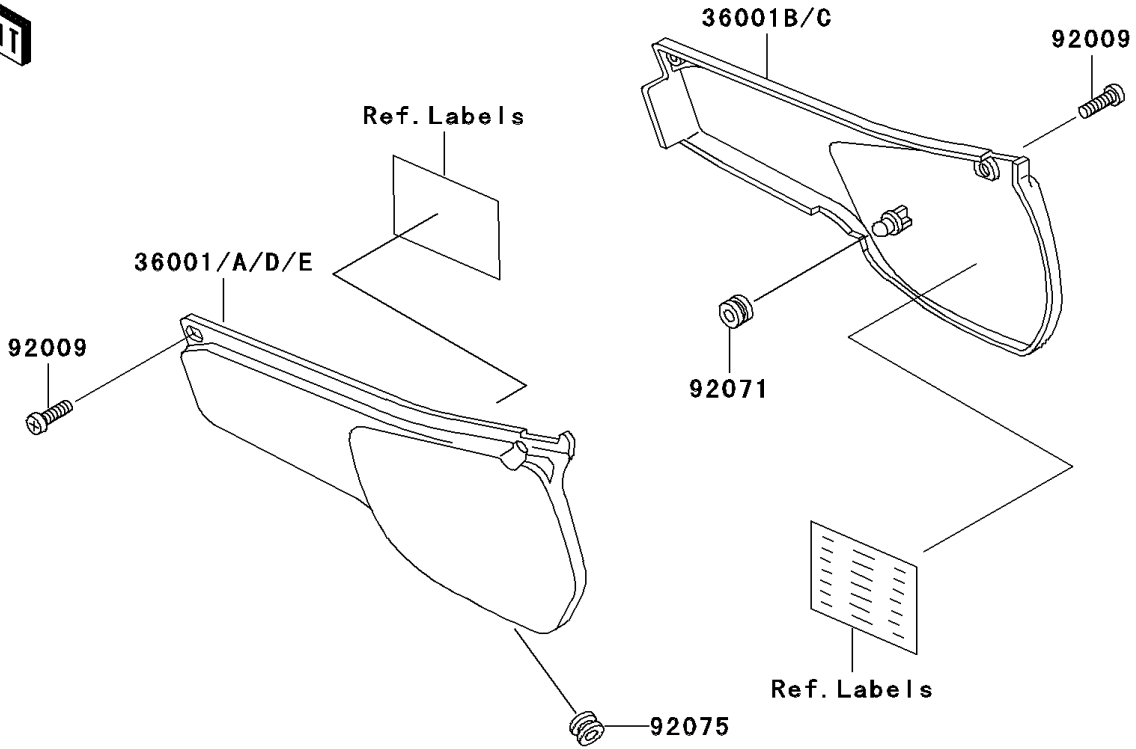

2002 KLR250 PARTS DIAGRAM

Side Covers/Chain Cover

F2610

2002 KLR250 PARTS LIST

Side Covers/Chain Cover

ITEM NAME	PART NUMBER	QUANTITY
COVER-SIDE,RH,O.GREEN (Ref # 36001C)	36001-1273-68	1
COVER-ASSY-CHAIN CASE (Ref # 39040)	39040-1051	1
SCREW,6X10,WHITE (Ref # 92009)	92009-1286	4
CLAMP,HOSE (Ref # 92037)	92037-1620	1
GROMMET (Ref # 92071)	92071-056	1
DAMPER (Ref # 92075)	92075-1067	1
BOLT-UPSET-WP (Ref # 186)	186C0618	3
COVER-SIDE,LH,O.GREEN (Ref # 36001A)	36001-1272-68	1
COVER-SIDE,LH,O.GREEN (Ref # 36001E)	36001-1297-68	1