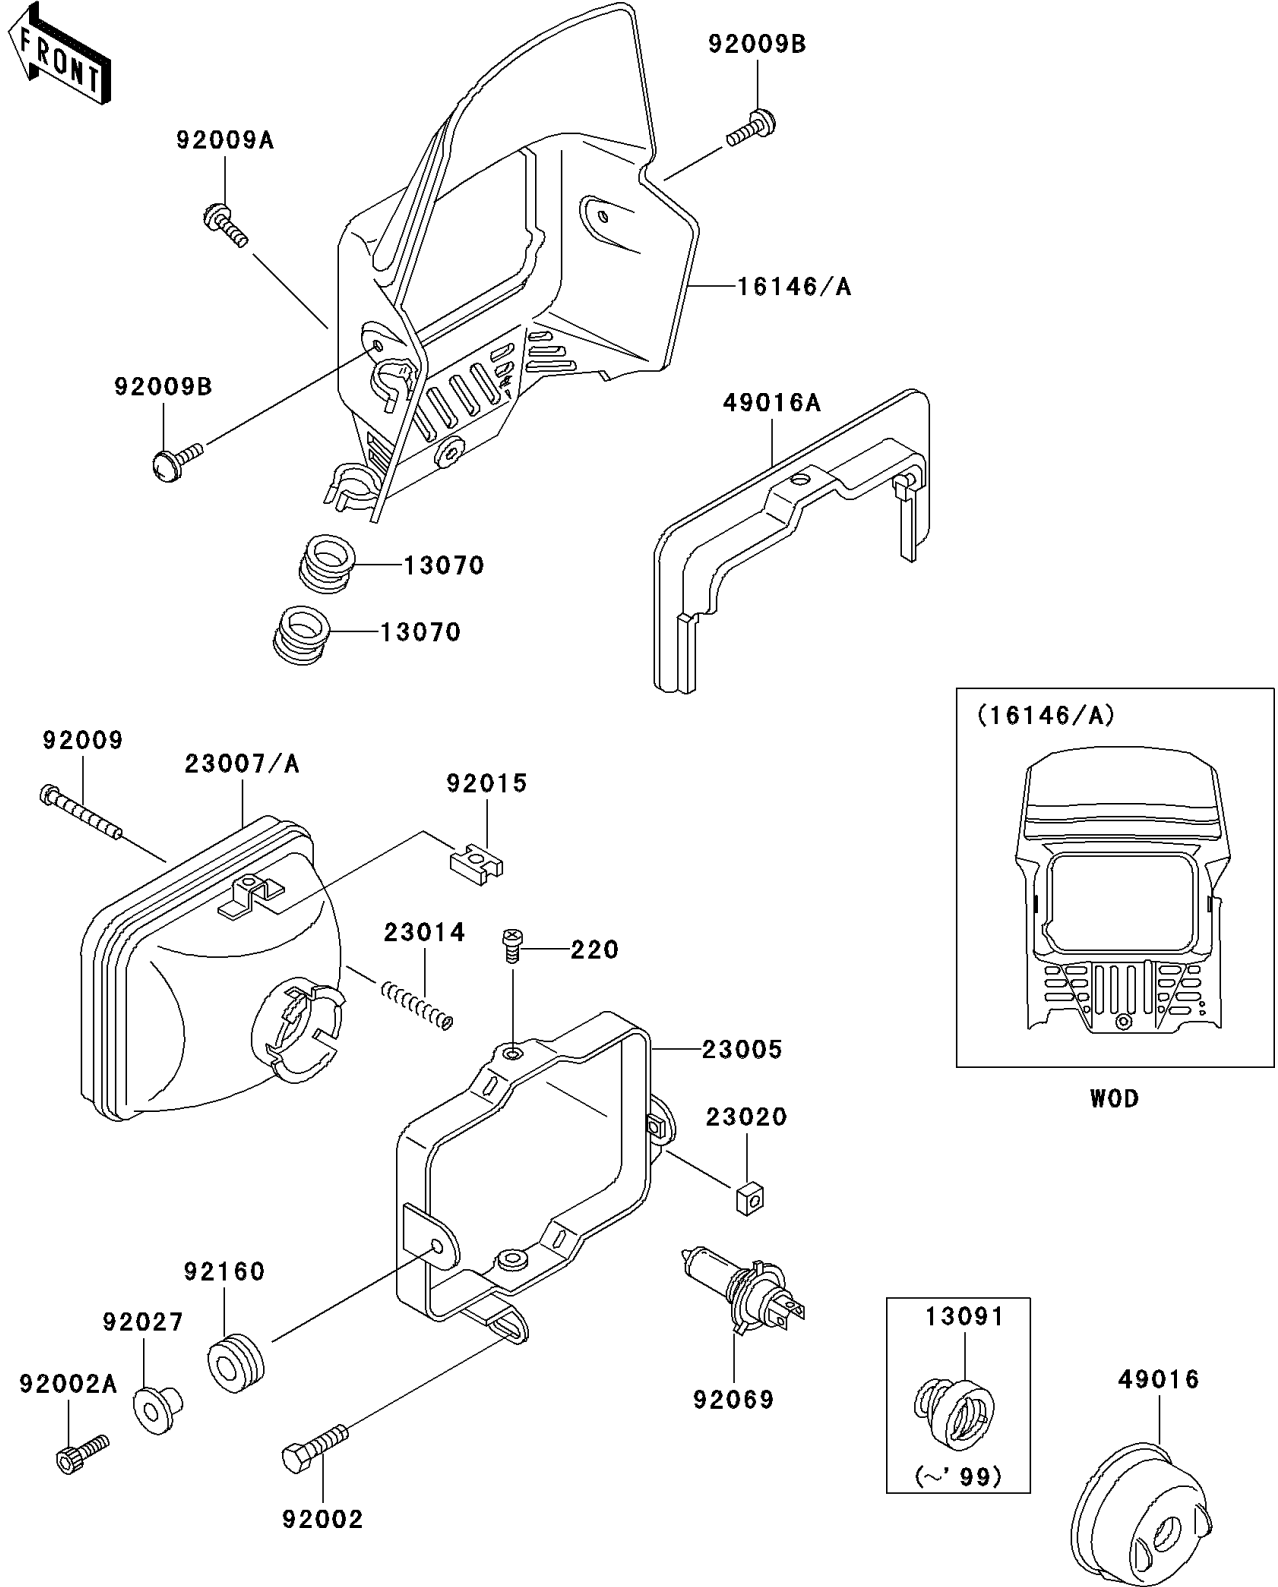

1998 KLR250 PARTS DIAGRAM

Headlight(s)

F2710

1998 KLR250 PARTS LIST

Headlight(s)

ITEM NAME	PART NUMBER	QUANTITY
GUIDE,BRAKE HOSE (Ref # 13070)	13070-1107	2
HOLDER,SOCKET (Ref # 13091)	13091-1558	1
COVER-ASSY,HEAD LAMP,F.B.GREEN (Ref # 16146)	16146-1053-59	1
BODY-COMP-HEAD LAMP (Ref # 23005)	23005-1052	1
LENS-COMP,HEAD LAMP (Ref # 23007)	23007-1102	1
SPRING,FOCUS ADJUSTING (Ref # 23014)	23014-005	1
NUT,4MM,FOCUS ADJUST (Ref # 23020)	23020-018	1
COVER-SEAL,SOCKET (Ref # 49016)	49016-1037	1
COVER-SEAL,HEAD LAMP (Ref # 49016A)	49016-1101	1
BOLT,6X16 (Ref # 92002)	92002-1124	1
BOLT (Ref # 92002A)	92002-1319	2
SCREW,4X48 (Ref # 92009)	92009-1065	1
SCREW,6X14,WHITE (Ref # 92009A)	92009-1287	1
SCREW,6X8 (Ref # 92009B)	92009-1294	2
NUT,5MM (Ref # 92015)	92015-1354	2
COLLAR,L=14 (Ref # 92027)	92027-1134	2
BULB,12V 60/55W,H4 (Ref # 92069)	92069-1002	1
SCREW-PAN-CROS,5X8 (Ref # 220)	220B0508	2
DAMPER (Ref # 92160)	92160-1007	2