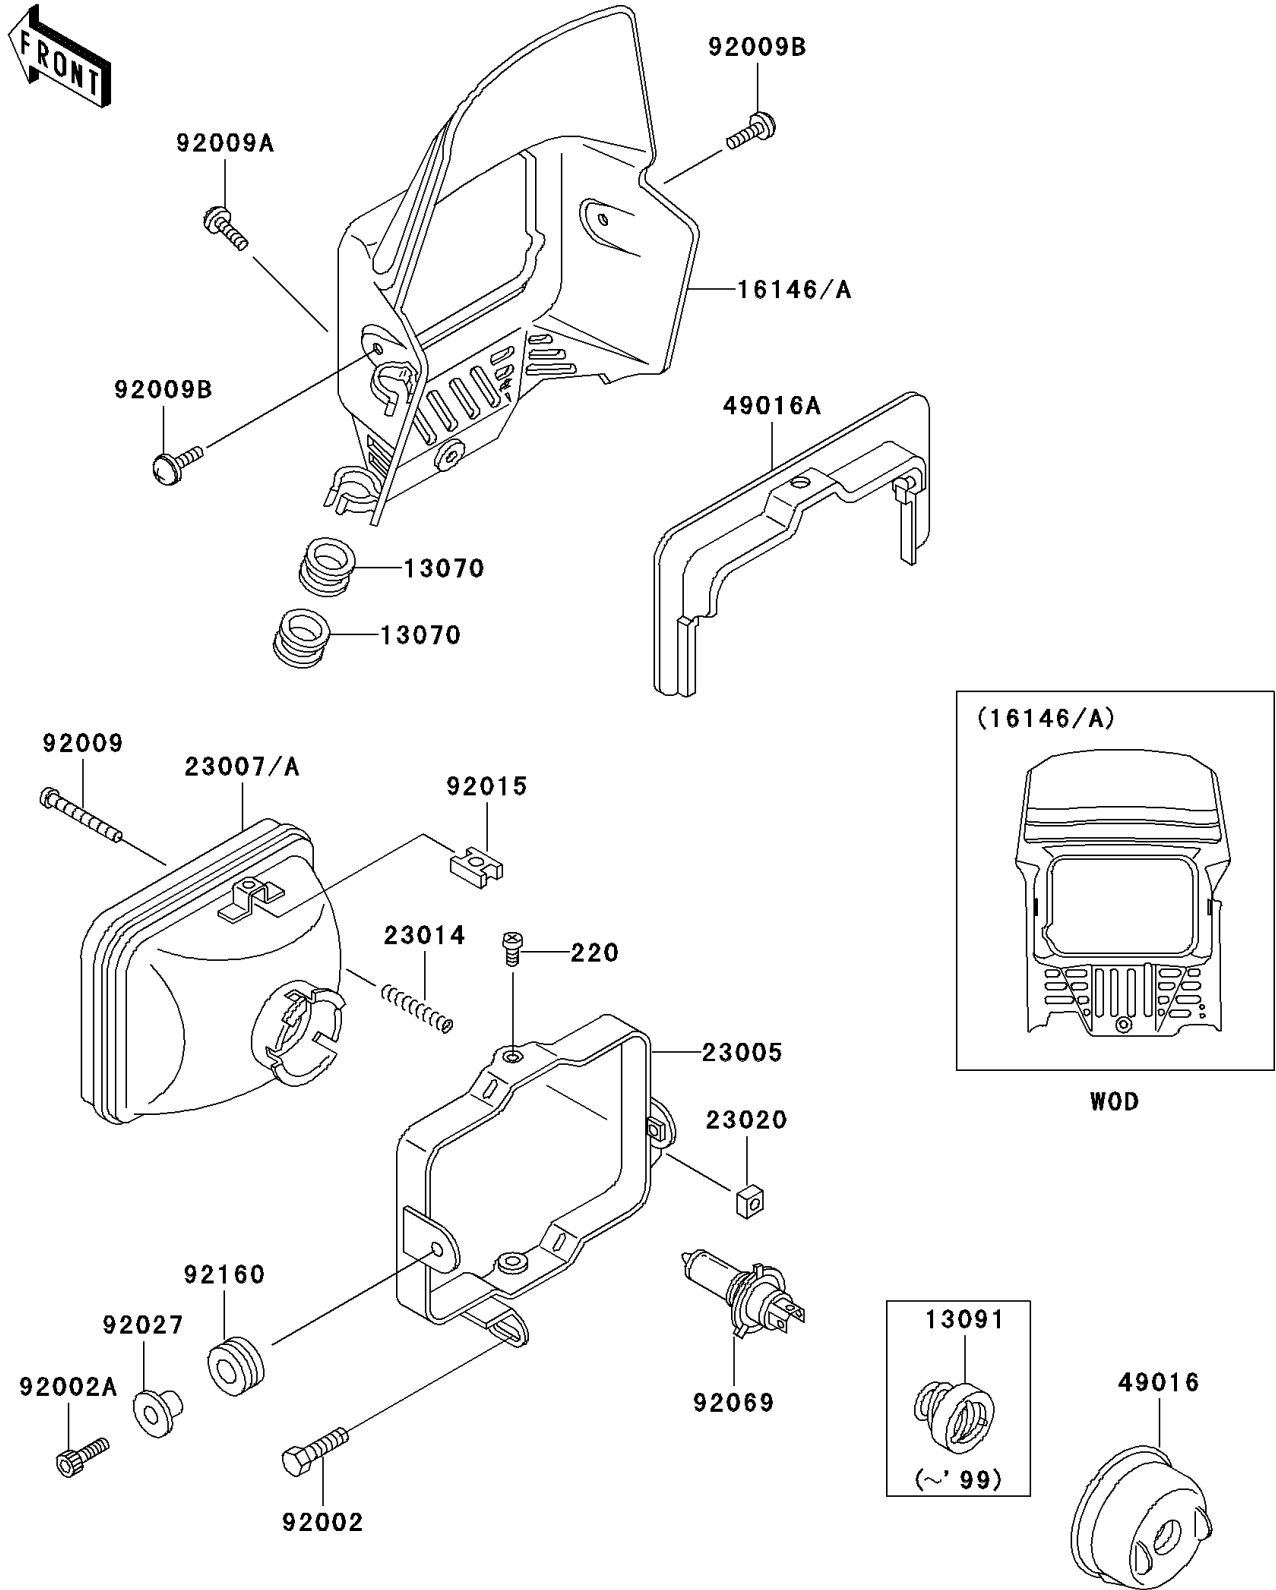

1999 KLR250 PARTS DIAGRAM

Headlight(s)

F2710

1999 KLR250 PARTS LIST

Headlight(s)

ITEM NAME	PART NUMBER	QUANTITY
GUIDE,BRAKE HOSE (Ref # 13070)	13070-1107	2
HOLDER,SOCKET (Ref # 13091)	13091-1558	1
COVER-ASSY,HEAD LAMP,F.B.GREEN (Ref # 16146)	16146-1053-59	1
BODY-COMP-HEAD LAMP (Ref # 23005)	23005-1052	1
LENS-COMP,HEAD LAMP (Ref # 23007)	23007-1102	1
SPRING,FOCUS ADJUSTING (Ref # 23014)	23014-005	1
NUT,4MM,FOCUS ADJUST (Ref # 23020)	23020-018	1
COVER-SEAL,SOCKET (Ref # 49016)	49016-1037	1
COVER-SEAL,HEAD LAMP (Ref # 49016A)	49016-1101	1
BOLT,6X16 (Ref # 92002)	92002-1124	1
BOLT (Ref # 92002A)	92002-1319	2
SCREW,4X48 (Ref # 92009)	92009-1065	1
SCREW,6X14,WHITE (Ref # 92009A)	92009-1287	1
SCREW,6X8 (Ref # 92009B)	92009-1294	2
NUT,5MM (Ref # 92015)	92015-1354	2
COLLAR,L=14 (Ref # 92027)	92027-1134	2
BULB,12V 60/55W,H4 (Ref # 92069)	92069-1002	1
SCREW-PAN-CROS,5X8 (Ref # 220)	220B0508	2
DAMPER (Ref # 92160)	92160-1007	2