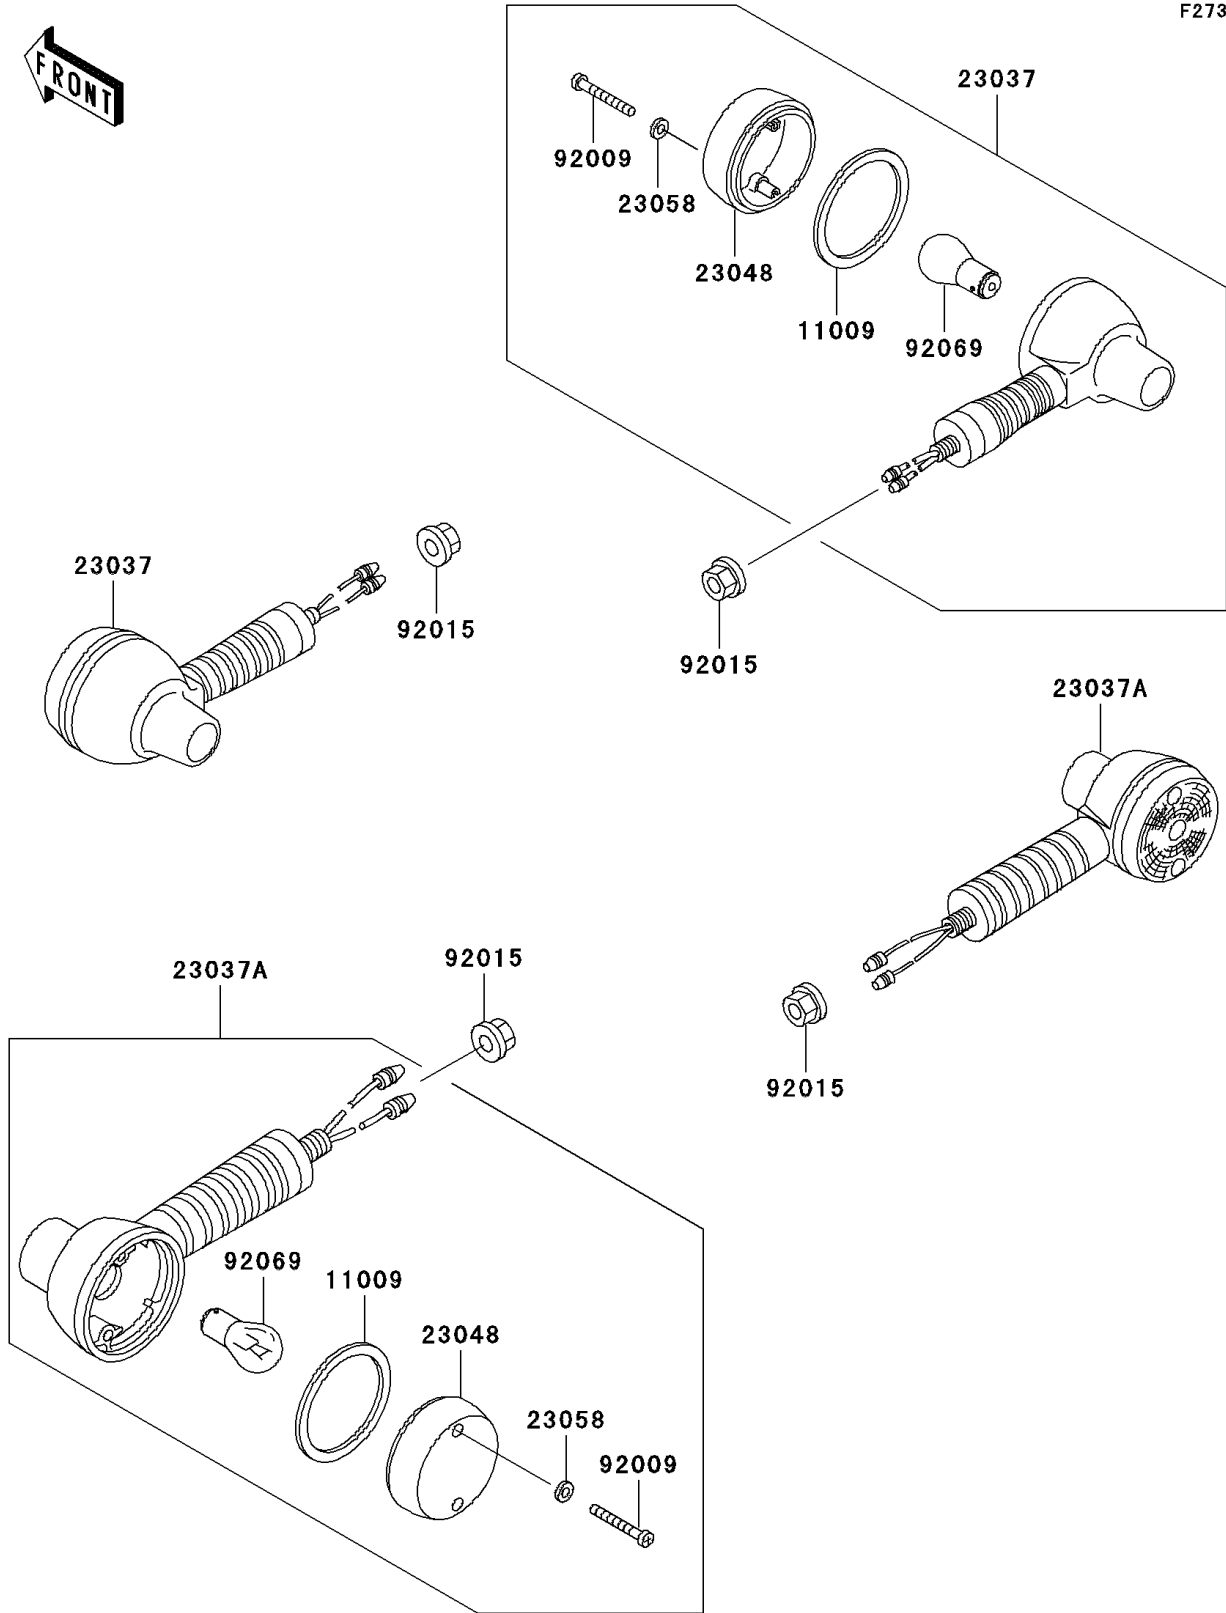

1998 KLR250 PARTS DIAGRAM

Turn Signals

F2730

1998 KLR250 PARTS LIST

Turn Signals

ITEM NAME	PART NUMBER	QUANTITY
GASKET,TURN SIGNAL LAMP LENS (Ref # 11009)	11009-1128	4
LAMP-ASSY-SIGNAL,FR (Ref # 23037)	23037-1201	2
LAMP-ASSY-SIGNAL (Ref # 23037A)	23037-1213	2
LENS-SIGNAL LAMP (Ref # 23048)	23048-1076	4
WASHER,PLAIN,4MM (Ref # 23058)	23058-002	8
SCREW,TAPPING,4X30 (Ref # 92009)	92009-1056	8
NUT,FLANGED,10MM (Ref # 92015)	92015-1428	4
BULB,12V 32CP(23W) (Ref # 92069)	92069-055	4