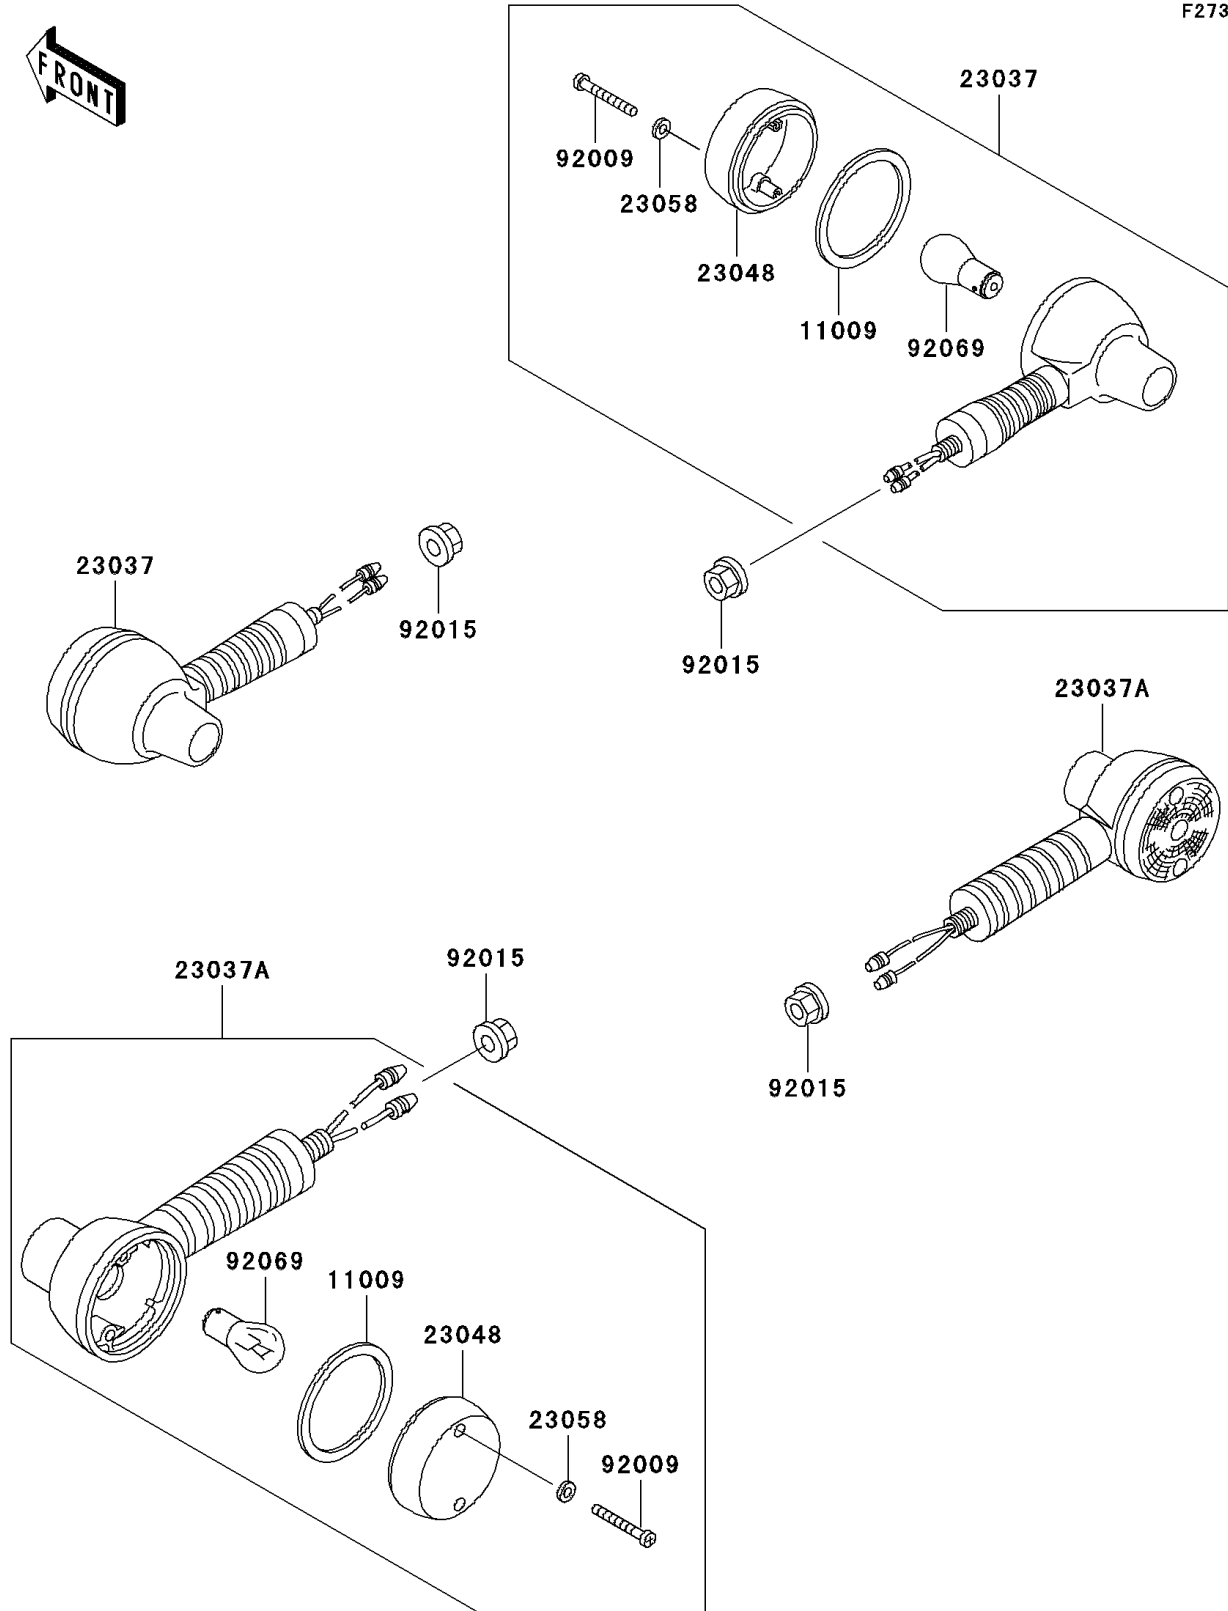

# 1999 KLR250 PARTS DIAGRAM

Turn Signals

F2730

## 1999 KLR250 PARTS LIST

### Turn Signals

ITEM NAME	PART NUMBER	QUANTITY
GASKET,TURN SIGNAL LAMP LENS (Ref # 11009)	11009-1128	4
LAMP-ASSY-SIGNAL,FR (Ref # 23037)	23037-1201	2
LAMP-ASSY-SIGNAL (Ref # 23037A)	23037-1213	2
LENS-SIGNAL LAMP (Ref # 23048)	23048-1076	4
WASHER,PLAIN,4MM (Ref # 23058)	23058-002	8
SCREW,TAPPING,4X30 (Ref # 92009)	92009-1056	8
NUT,FLANGED,10MM (Ref # 92015)	92015-1428	4
BULB,12V 32CP(23W) (Ref # 92069)	92069-055	4